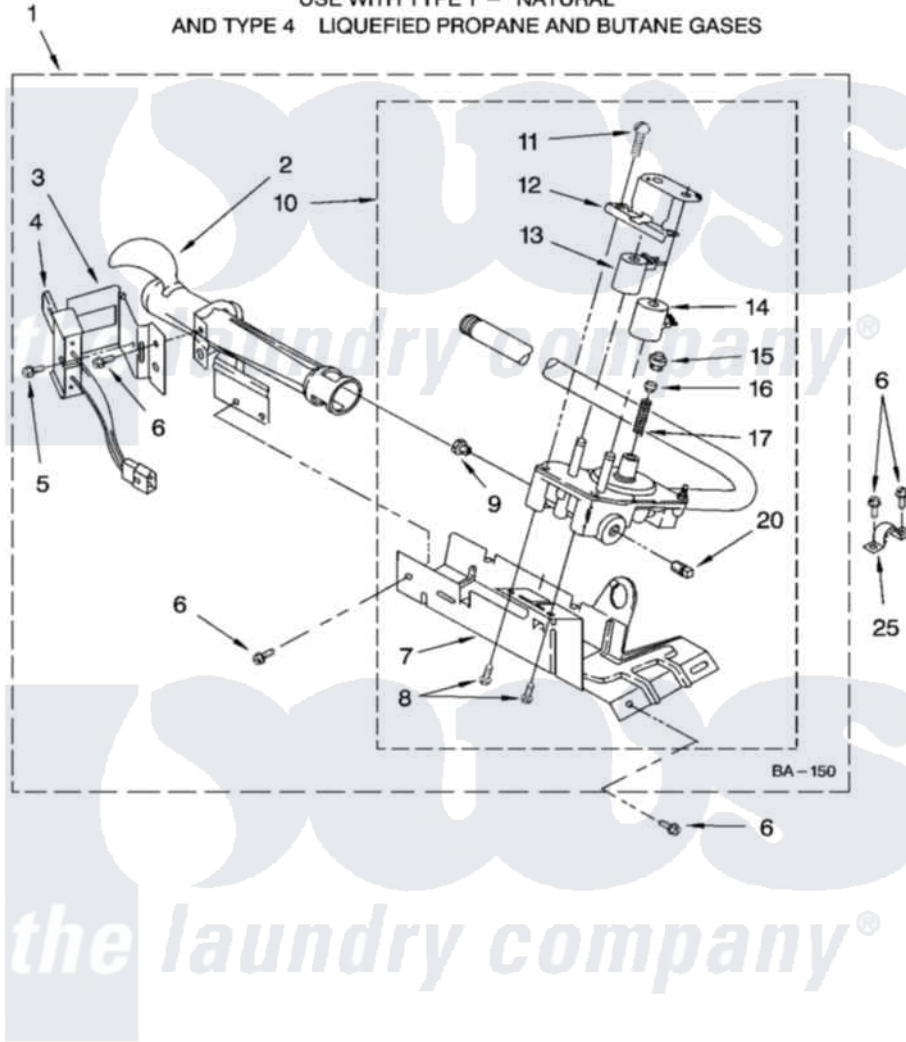

Whirlpool 7MSGDS800MQ0 04 - 8318272 BURNER ASSEMBLY

8318272 BURNER ASSEMBLY

For Model: 7MSGDS800MQ0
(Designer White)

USE WITH TYPE 1 - NATURAL
AND TYPE 4 LIQUEFIED PROPANE AND BUTANE GASES

8180130

7

Whirlpool [Residential Whirlpool 7MSGDS800MQ0 Dryer Parts](#) Parts Diagram 04 - 8318272 BURNER ASSEMBLY
Click on the part number to view part

Item	Original Part Number	Replaced By	Status	Part Description
1	8318272	W10465748		Burner-Gas
2	688617	693140		Burner
3	694298			Bracket, Ignitor
4	686590	279311		Ignitor
5	3393909			Screw, 8-32 X 7/8
6	343641	681414		Screw, 10AB X 1/2
7	693986			Base, Burner
8	3387057			Screw, 10-16 X 1/2 Orifice, Burner
9	234826			Orifice, Burner Type 1
"	229742			Orifice, Burner
"	234868			Orifice, Burner
10	8318277	W10337269		Valve-Gas
11	694421			Screw, Bracket Mounting
12	694538			Bracket, Shunt
13	694540			Coil, 60 Hz
14	694539			Coil, 60 Hz