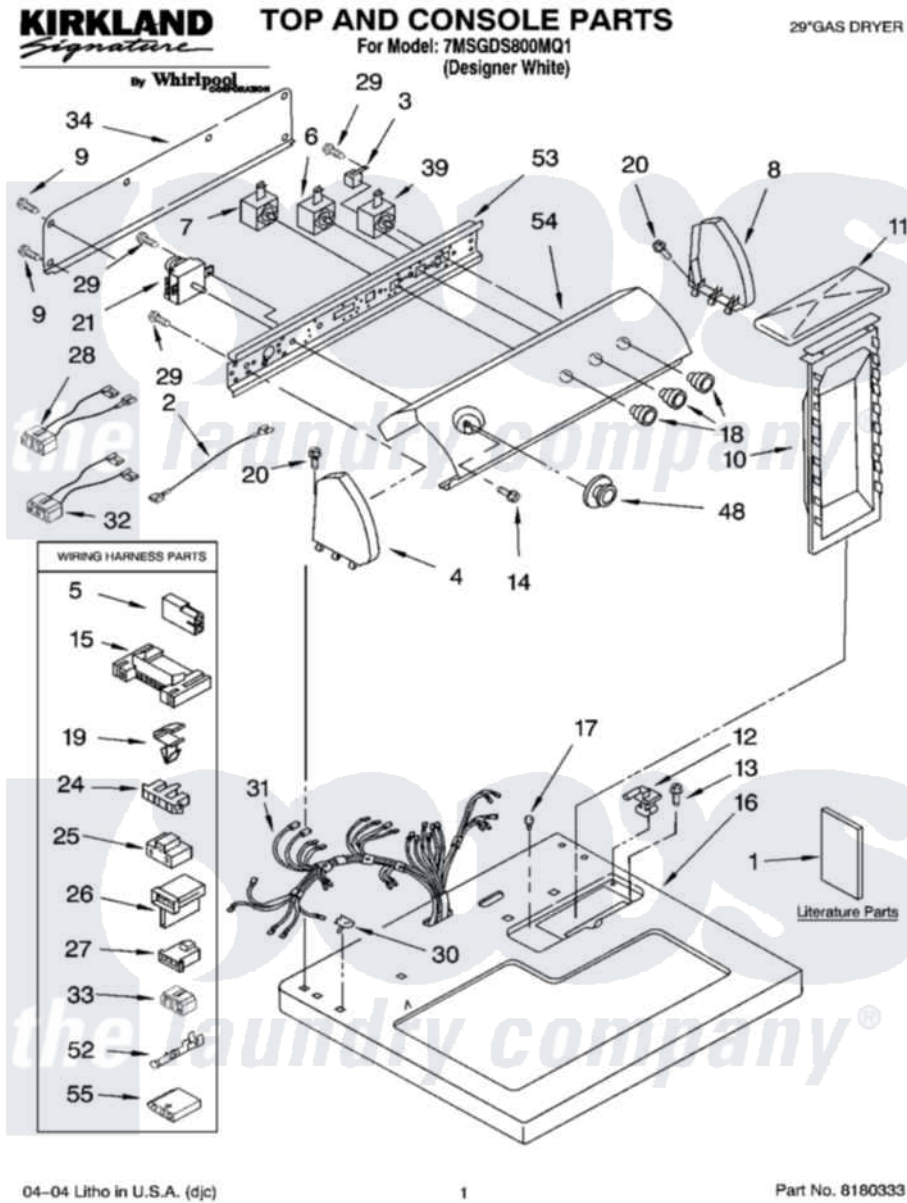

Whirlpool 7MSGDS800MQ1 01 - TOP AND CONSOLE PARTS

Whirlpool Residential Whirlpool 7MSGDS800MQ1 Dryer Parts Parts Diagram 01 - TOP AND CONSOLE PARTS
 Click on the part number to view part

Item	Original Part Number	Replaced By	Status	Part Description
1	LIT8528113		Not Available	Literature Parts (Instructions, Installation)
"	LIT8543108		Not Available	Literature Parts (Guide, Use & Care)
"	LIT3979703		Not Available	Literature Parts (Label, Wiring Diagram)
"	N/A		Not Available	Following May Be Purchased DO-IT-YOURSELF REPAIR MANUALS
"	LIT677818	677818L		Diy
2	3401684			Jumper, Wire
"	3401694			Wire, Jumper
3	694419			Mini-Buzzer
4	8274437	279960		Endcap
5	717252			Receptacle, Terminal
6	3405156			Switch, Rotary
7	3399640			Switch, Rotary
8	8274434	279960		Endcap

9	693995		Screw, Hex Head
10	349639		HAndle And Lint Screen Assembly
11	8283378		Cover, Lint Screen
12	3978605	W10044470	Hinge, RH
"	3978606		Hinge, Lint Lid
13	688983	487240	Screw, For Mtg. Service Capacitor
14	3400859		Screw, Grounding
15	3395683		Receptacle, Multi-Terminal
16	8271390	8521918	Top
17	297535	17258	Bumper
18	3950759	3957796	Knob, Control
19	3394427		Clip-Harness
20	388326		Screw, 8-18 X 1.25
21	8299766		Timer Assembly
24	3397269		Connector, Timer
25	3401144		Connector
26	3403499		Connector, 2-Position
27	3403498		Connector, 3-Position
28	3397695		Wire, Jumper
29	3390646	W10139210	Screw, 8-18 X 5/16
30	357213		Nut, Push-In
31	8299879		Harness, Wiring
32	3396030		Wire, Jumper
33	3347243		Block, Disconnect
34	8274261		Do-It-Yourself Repair Manuals
39	3398096		Switch, Push-To-Start
48	8283182	3957746	Knob
52	94614		Terminal
53	8271418		Bracket, Control
54	8543128		Panel, Control
55	3936144		Do-It-Yourself Repair Manuals
"	N/A	Not Available	ACCESSORY PARTS
"	279948	4392065	Kit, Dryer Repair
"	8522199		Accessory Parts
"	346764		Kit, Hold Down
"	72017		Paint, Touch-Up
"	350930		Paint, Pressurized Spray B
"	350938		Paint, Pressurized Spray B
"	799344		Paint, Touch-Up)