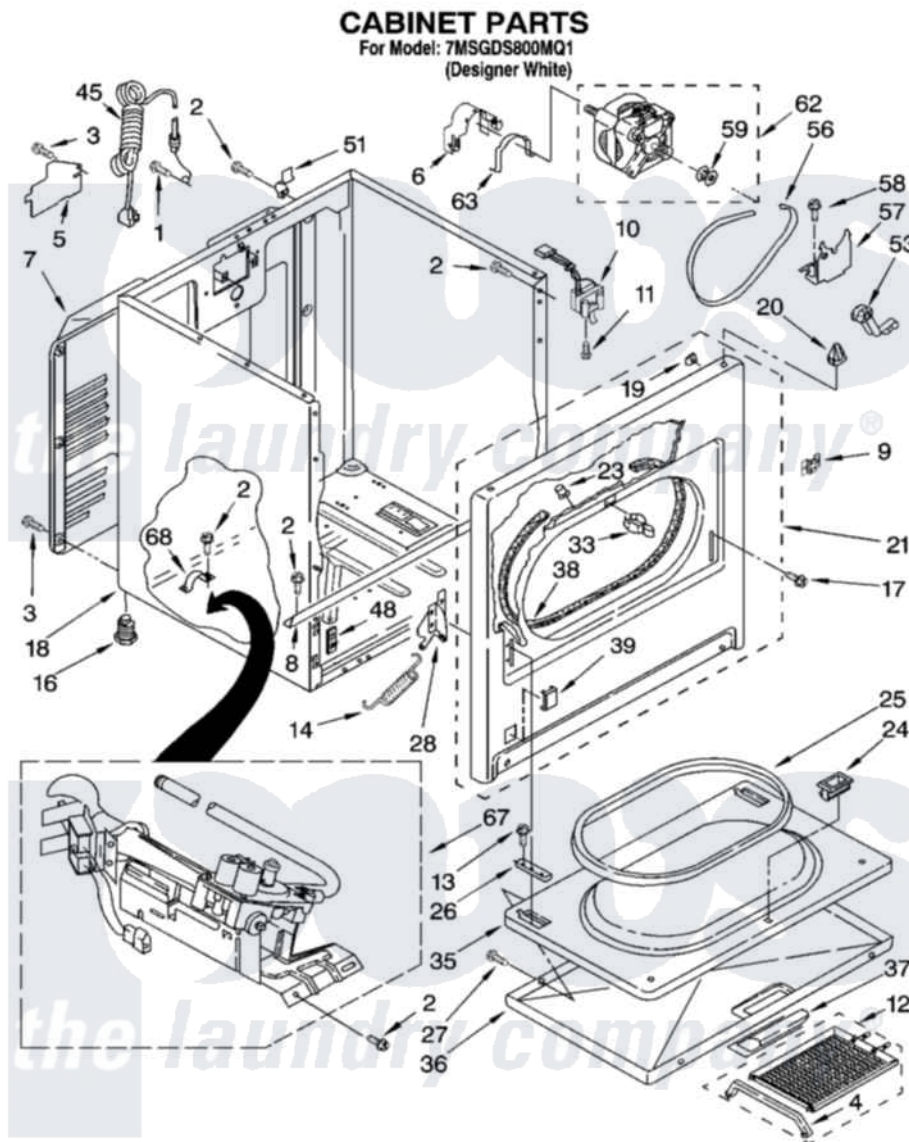

Whirlpool 7MSGDS800MQ1 02 - CABINET PARTS

#180333

3

Whirlpool [Residential Whirlpool 7MSGDS800MQ1 Dryer Parts](#) Parts Diagram 02 - CABINET PARTS
Click on the part number to view part

Item	Original Part Number	Replaced By	Status	Part Description
1	697776	4331106		Screw, No.10-32 X 7/16
2	343641	681414		Screw, 10AB X 1/2
3	693995			Screw, Hex Head
4	692989			BRacket, Dry Rack
5	3396795			Cover, Terminal Block
6	3404162			Clamp, Motor
7	3396805	280043		Panel-Rear
8	8541400			Bracket, Cabinet
9	8546676	W10041960		Spring, Door
10	3406107			Door Switch Assembly
11	697773	3395530		Screw
12	3406839			Dry Rack Assembly
13	3357011	308685		Side Trim)
14	8541401	W10041960		Spring, Door
16	3392100	49621		Feet-Leveling
"	279810			Foot-Optional

17	342043	486146	Screw
18	8530603	8533643	Cabinet
19	98234		Clip, U-Bend
20	690363	18776	Lock, Front Top
21	3395197	279740	Panel
23	685203	279220	Clip
24	3389441		Door Catch Assembly
25	3390731		Seal, Door
26	337189		Clip, Hinge
27	694091		Trim, Side Right Hand
28	8066056		Hinge, Door
"	8066057		Hinge, Door
33	696144	279570	Latch
35	695737		Door, Rear
36	3393549		Door, Front
37	690270	348721	Handle
38	3406129		Seal And Bearing Assembly
39	3394975		Plug, Front Panel
45	344020	3401402	Cord, Power
48	3394083		Clip, Front Panel
51	238088	8066217	Hinge, Top
53	691366		Idler And Pulley Assembly
56	8066065	341241	Belt
57	348780		Base, Motor
58	3400500		Bolt, 3405245 5/16-18 X 3/4
59	3394341	W10299847	Pulley-Motor
62	8538262	279827	Motor-Drve
63	660658		Clamp, Motor Mounting 343481 685441
67	8318272	W10465748	Burner-Gas
68	341029		Clamp, Pipe Door Spring