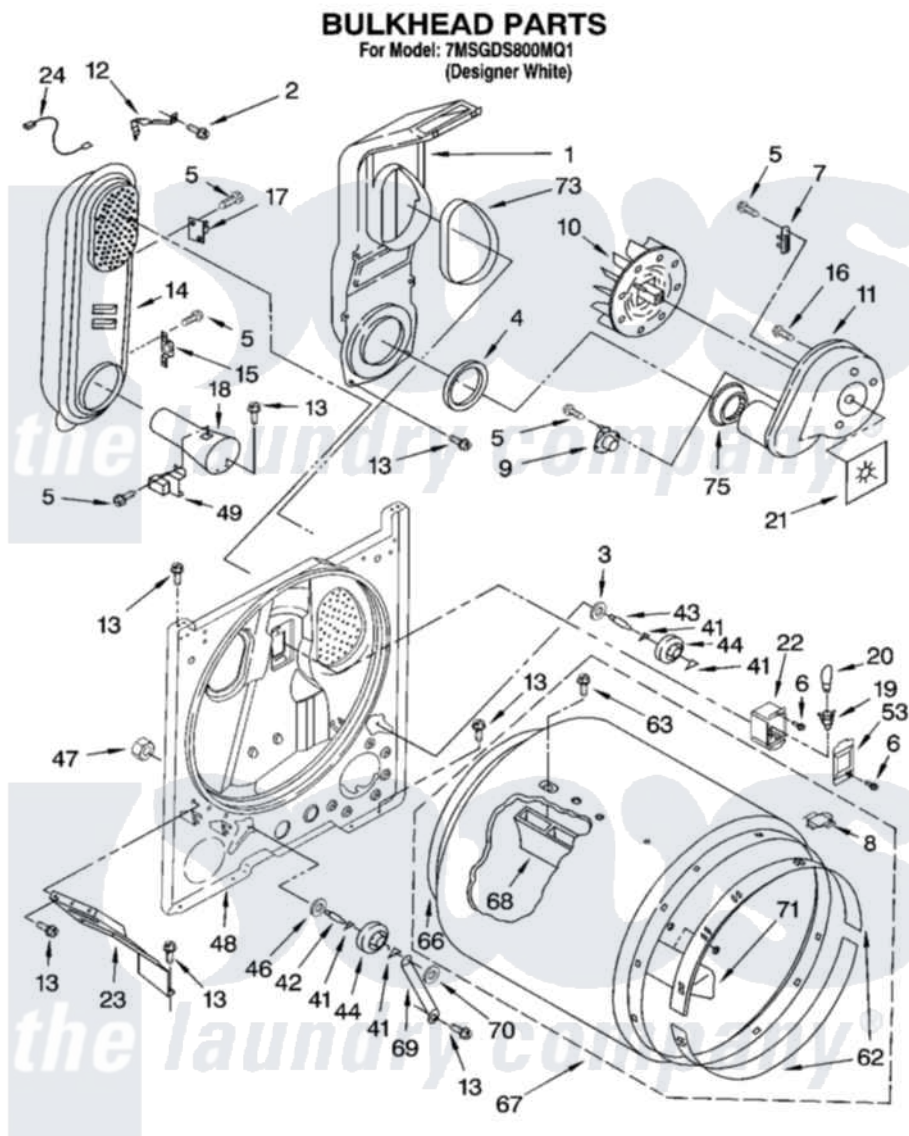

# Whirlpool 7MSGDS800MQ1 03 - BULKHEAD PARTS

#180333

5

Whirlpool [Residential Whirlpool 7MSGDS800MQ1 Dryer Parts](#) Parts Diagram 03 - BULKHEAD PARTS  
Click on the part number to view part

Item	Original Part Number	Replaced By	Status	Part Description
1	<a href="#">348368</a>			Lint Chute Assembly
2	<a href="#">489463</a>			Screw, 8-18 X 1/16
3	<a href="#">3388703</a>			Washer, Support
4	<a href="#">347139</a>			Seal, Lint Chute
5	<a href="#">90767</a>			Screw, 8A X 3/8 HeX Washer Head Tapping
6	487909	<a href="#">488729</a>		Screw
7	<a href="#">3392519</a>			Thermal Limiter
8	<a href="#">8066086</a>			Plug, Drum Hole
9	<a href="#">3387134</a>			Thermostat, Internal-Bias
10	<a href="#">694089</a>			Wheel, Blower
11	8557384	<a href="#">8577230</a>		Housing, Blower
12	3398161			CLIP
13	343641	<a href="#">681414</a>		Screw, 10AB X 1/2
14	8530285	<a href="#">279980</a>		Box
15	<a href="#">3403140</a>			Thermostat, High-Limit 205F
16	3390647	<a href="#">488729</a>		Screw