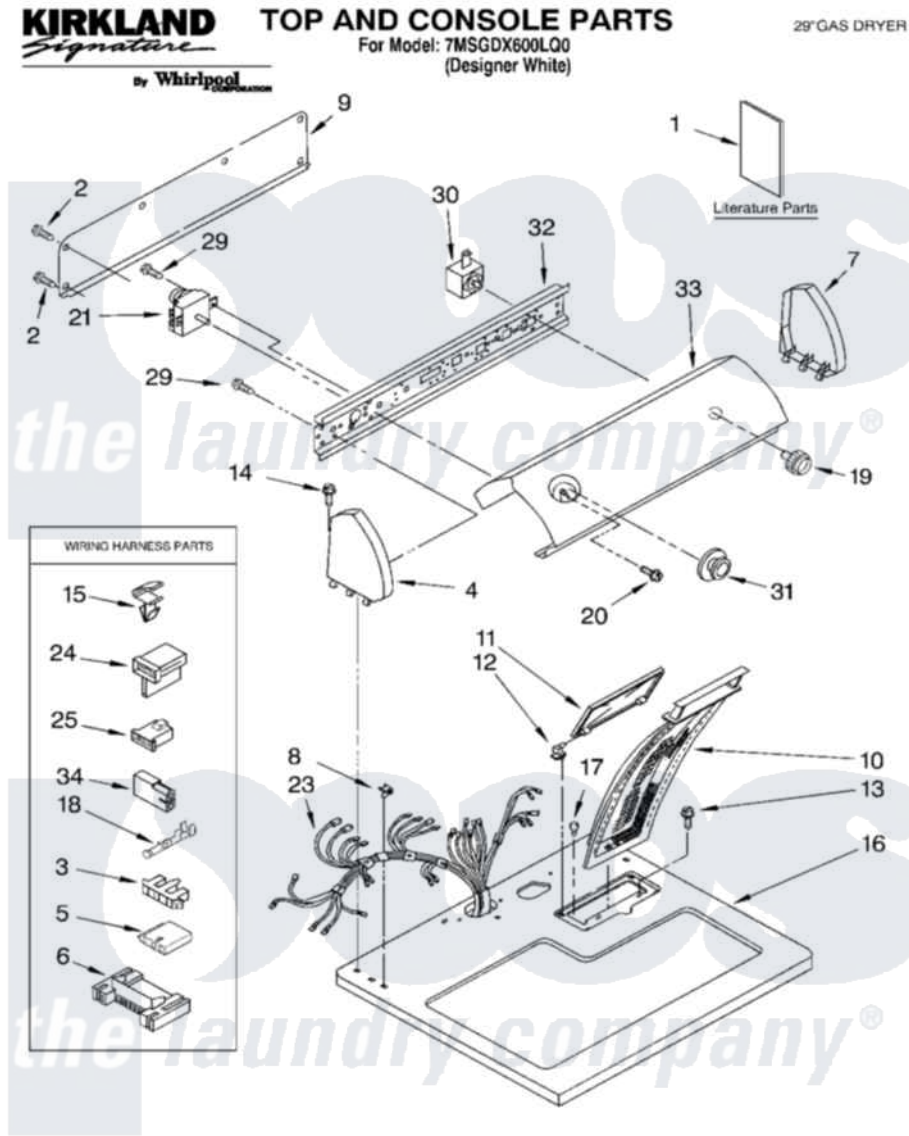

Whirlpool 7MSGDX600LQ0 01 - TOP AND CONSOLE PARTS

01-03 Litho in U.S.A.

1

Part No. 8179962

Whirlpool [Residential Whirlpool 7MSGDX600LQ0 Dryer Parts](#) Parts Diagram 01 - TOP AND CONSOLE PARTS
 Click on the part number to view part

Item	Original Part Number	Replaced By	Status	Part Description
1	LIT8541397		Not Available	Literature Parts (Guide, Use & Care)
"	LIT8528113		Not Available	Literature Parts (Instructions, Installation)
"	LIT8528188		Not Available	Literature Parts (Label, Wiring Diagram)
"	N/A		Not Available	Following May Be Purchased
"	N/A		Not Available	DO-IT-YOURSELF REPAIR MANUALS
"	677818		Not Available	Manual, Do-It- Yourself Repair (Dryer)
2	693995			Screw, Hex Head
3	3397269			Connector, Timer
4	8274437	279960		Endcap
5	3936144			Do-It-Yourself Repair Manuals
6	3395683			Receptacle, Multi-Terminal
7	8274434	279960		Endcap
8	357213			Nut, Push-In

9	8274261		Do-It-Yourself Repair Manuals
10	339392		Screen, Lint
11	8283378		Cover, Lint Screen
12	3978605	W10044470	Hinge, RH
"	3978606		Hinge, Lint Lid
13	688983	487240	Screw, For Mtg. Service Capacitor
14	388326		Screw, 8-18 X 1.25
15	3394427		Clip-Harness
16	8271390	8521918	Top
17	297535	17258	Bumper
18	94614		Terminal
19	3406133	3957800	Knob, Push-To-Start
20	3400859		Screw, Grounding
21	8299764		Timer Assembly, 60 Hz
23	8299876		Harness, Wiring
24	3403499		Connector, 2-Position
25	3403498		Connector, 3-Position
29	3390646	W10139210	Screw, 8-18 X 5/16
30	3977456		Switch, Push-To-Start
31	8283182	3957746	Knob
32	8271418		Bracket, Control
33	8528142		Panel, Control
34	717252		Receptacle, Terminal
"	N/A	Not Available	ACCESSORY PARTS
"	279948	4392065	Kit, Dryer Repair
"	346764		Kit, Hold Down
"	689790		Dry Rack
"	72017		Paint, Touch-Up
"	350930		Paint, Pressurized Spray B
"	350938		Paint, Pressurized Spray B
"	799344		Paint, Touch-Up)