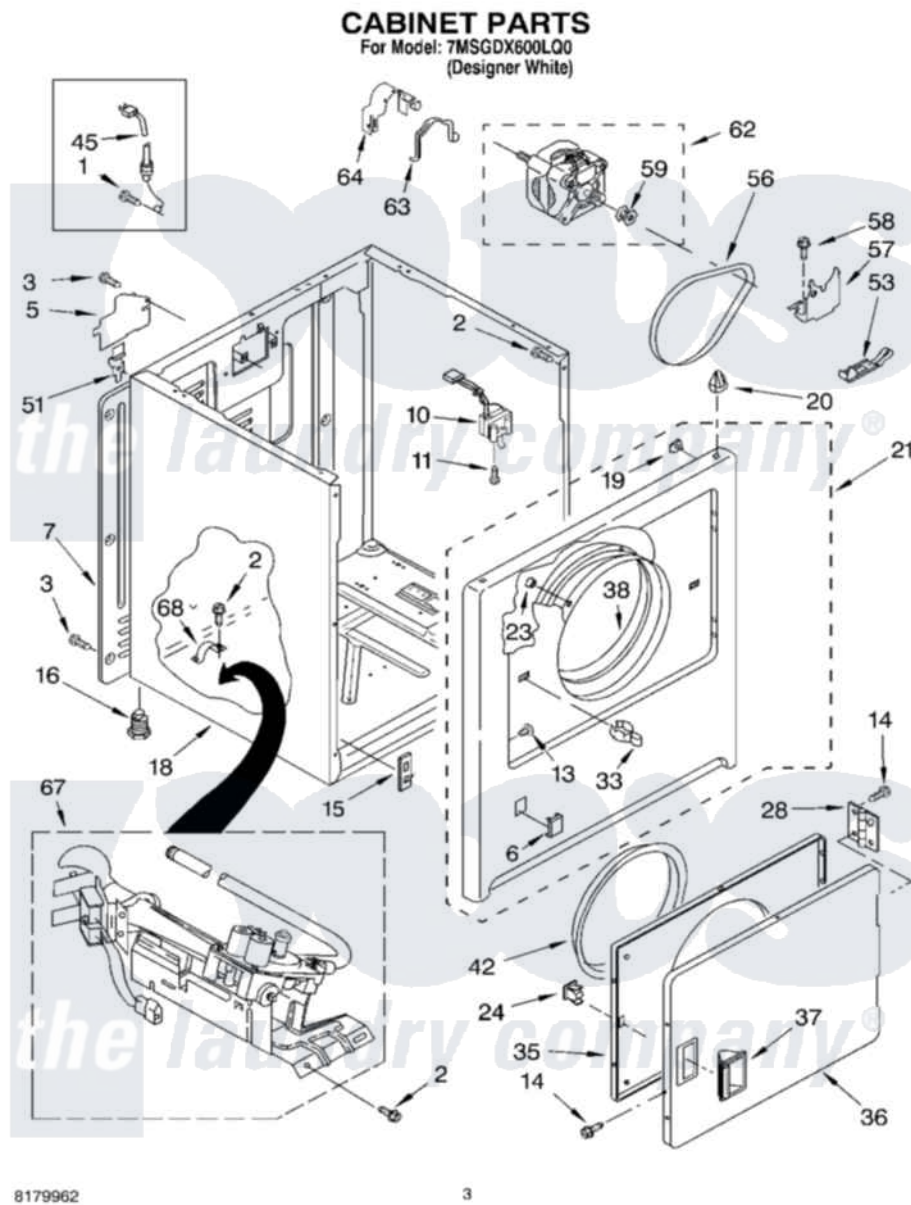

Whirlpool 7MSGDX600LQ0 02 - CABINET PARTS

8179962

3

Whirlpool [Residential Whirlpool 7MSGDX600LQ0 Dryer Parts](#) Parts Diagram 02 - CABINET PARTS
Click on the part number to view part

Item	Original Part Number	Replaced By	Status	Part Description
1	697776	4331106		Screw, No.10-32 X 7/16
2	343641	681414		Screw, 10AB X 1/2
3	693995			Screw, Hex Head
5	3396795			Cover, Terminal Block
6	3394975			Plug, Front Panel
7	3396807	280040		Panel-Rear
10	3406104	3406105		Door Switch Assembly
11	697773	3395530		Screw
13	3404413			Plug, Hinge Hole
14	342055	488627		Screw
15	3394083			Clip, Front Panel
16	3392100	49621		Feet-Leveling
18	8530603	8533643		Cabinet
19	98234			Clip, U-Bend
20	690363	18776		Lock, Front Top
21	3403574	279846		Panel

23	685203	279220	Clip
24	690081	279570	Latch
28	3405514	W10362431	Hinge And Pin Assembly
33	696144	279570	Latch
35	3403371		Door, Inner
36	3403361		Door Front
37	3405184		Handle, Door
38	8066124	279264	Air Channel Box
42	3405245		5/16-18 X 3/4
45	344020	3401402	Cord, Power
51	238088	8066217	Hinge, Top
53	3394332	691366	Idler And Pulley Assembly
56	8066065	341241	Belt
57	348780		Base, Motor
58	3400500		Bolt, 3405245 5/16-18 X 3/4
59	3394341	W10299847	Pulley-Motor
62	8538262	279827	Motor-Drve
63	660658		Clamp, Motor Mounting 343481 685441
64	3404162		Clamp, Motor
67	8318272	W10465748	Burner-Gas
68	341029		Clamp, Pipe Door Spring