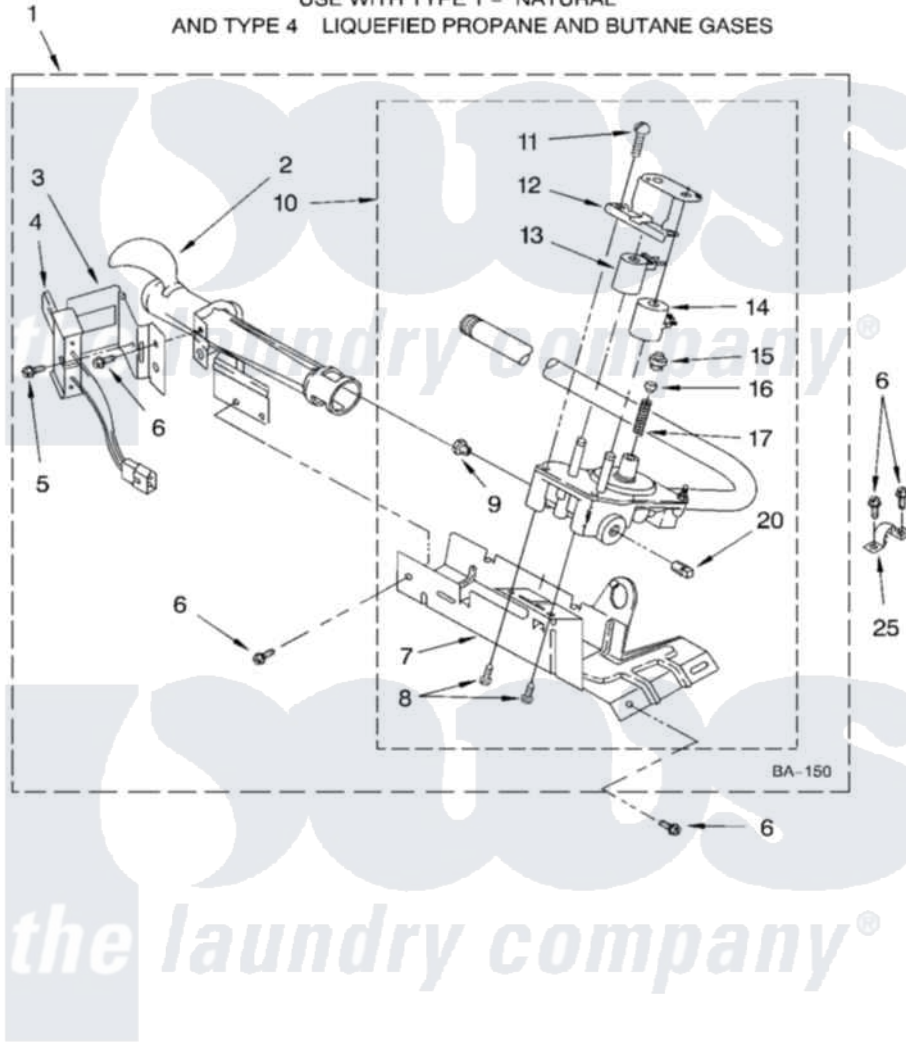

Whirlpool 7MSGDX600LQ0 03 - 8318272 BURNER ASSEMBLY

8318272 BURNER ASSEMBLY

For Model: 7MSGDX600LQ0
(Designer White)

USE WITH TYPE 1 - NATURAL
AND TYPE 4 LIQUEFIED PROPANE AND BUTANE GASES

8179962

5

Whirlpool [Residential Whirlpool 7MSGDX600LQ0 Dryer Parts](#) Parts Diagram 03 - 8318272 BURNER ASSEMBLY
Click on the part number to view part

Item	Original Part Number	Replaced By	Status	Part Description
1	8318272	W10465748		Burner-Gas
2	688617	693140		Burner
3	694298			Bracket, Ignitor
4	686590	279311		Ignitor
5	3393909			Screw, 8-32 X 7/8
6	343641	681414		Screw, 10AB X 1/2
7	693986			Base, Burner
8	3387057			Screw, 10-16 X 1/2 Orifice, Burner
9	234826			Orifice, Burner Type 1
"	229742			Orifice, Burner
"	234868			Orifice, Burner
10	8318277	W10337269		Valve-Gas
11	694421			Screw, Bracket Mounting
12	694538			Bracket, Shunt
13	694540			Coil, 60 Hz
14	694539			Coil, 60 Hz