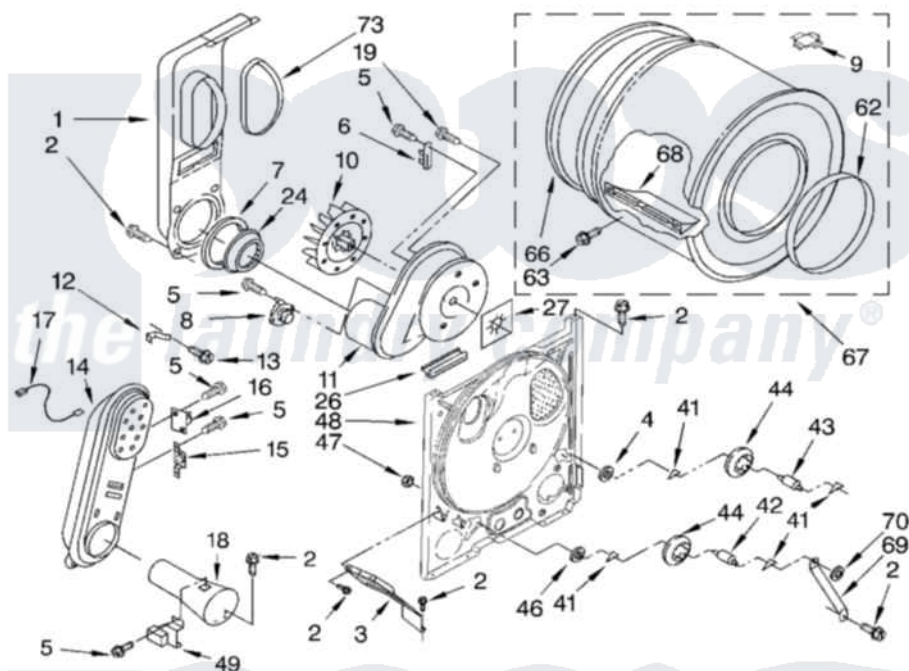

Whirlpool 7MSGDX600LQ0 04 - BULKHEAD PARTS

BULKHEAD PARTS

For Model: 7MSGDX600LQ0
(Designer White)

8179962

7

Whirlpool [Residential Whirlpool 7MSGDX600LQ0 Dryer Parts](#) Parts Diagram 04 - BULKHEAD PARTS

[Click on the part number to view part](#)

Item	Original Part Number	Replaced By	Status	Part Description
1	694283	279505		Chute
2	343641	681414		Screw, 10AB X 1/2
3	3406022			Bracket, Bulkhead
4	3388703			Washer, Support
5	90767			Screw, 8A X 3/8 HeX Washer Head Tapping
6	3392519			Thermal Limiter
7	347139			Seal, Lint Chute
8	3387134			Thermostat, Internal-Bias
9	8066086			Plug, Drum Hole
10	694089			Wheel, Blower
11	3405016	8577230		Housing, Blower
12	3398161			CLIP
13	489463			Screw, 8-18 X 1/16
14	8530285	279980		Box
15	3403140			Thermostat, High-Limit 205F
16	280010			Kit, Thermal Cut-Off

17	3401707		Jumper, Tco-High Limit
18	8066048		Funnel, Burner
19	3390647	488729	Screw
24	696302		Shield, Exhaust
26	3392247	686889	Pad
27	3394196		Seal, Blower Shaft
41	690997		Washer, Thrust
42	3399506	W10359270	Shaft, Drum Roller Threads
43	3399507	W10359269	Shaft, Drum Roller Threads
44	3397588	349241T	Support
46	348197		Washer, Support
47	3359452		Nut, Lock
48	8529955	279793	Bulkhead
49	338906		Radiant, Sensor
62	3394509		Ring, Bearing
63	97787	W10109200	Screw, Baffle Mounting
66	8066085	239087	Seal
67	3396777	697760	Drum
68	342847		Baffle, Drum
69	3976435		Bracket, Support
70	90296		Nut, Push On
73	339956		Seal, Air Duct To Bulkhead