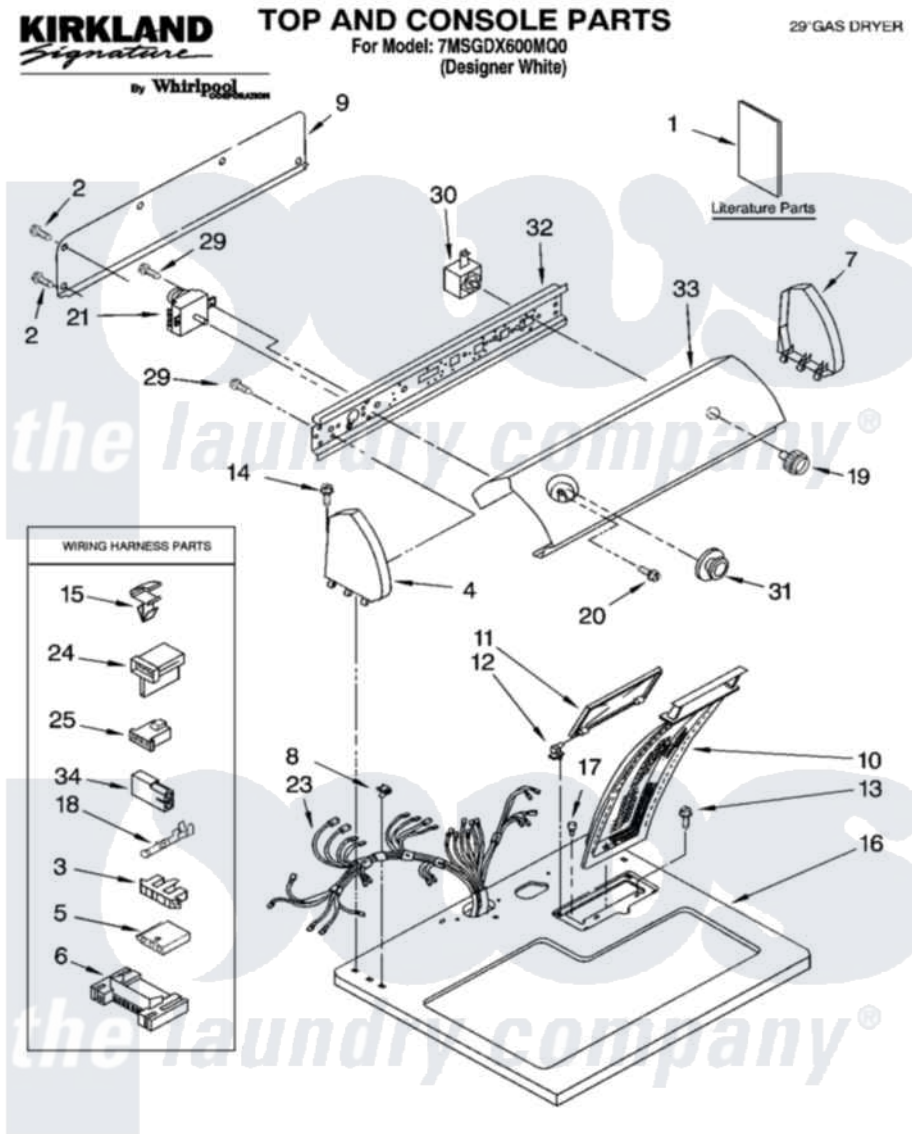

Whirlpool 7MSGDX600MQ0 01 - TOP AND CONSOLE PARTS

09-03 Litho in U.S.A.

1

Part No. 8180129

Whirlpool [Residential Whirlpool 7MSGDX600MQ0 Dryer Parts](#) Parts Diagram 01 - TOP AND CONSOLE PARTS
Click on the part number to view part

Item	Original Part Number	Replaced By	Status	Part Description
1	LIT8543108		Not Available	Literature Parts (Guide, Use & Care)
"	LIT8528113		Not Available	Literature Parts (Instructions, Installation)
"	LIT8528188		Not Available	Literature Parts (Label, Wiring Diagram)
"	N/A		Not Available	Following May Be Purchased
"	N/A		Not Available	DO-IT-YOURSELF REPAIR MANUALS
"	677818		Not Available	Manual, Do-It- Yourself Repair (Dryer)
2	693995			Screw, Hex Head
3	3397269			Connector, Timer
4	8274437	279960		Endcap
5	3936144			Do-It-Yourself Repair Manuals
6	3395683			Receptacle, Multi-Terminal
7	8274434	279960		Endcap
8	357213			Nut, Push-In

9	8274261		Do-It-Yourself Repair Manuals
10	339392		Screen, Lint
11	8283378		Cover, Lint Screen
12	3978605	W10044470	Hinge, RH
"	3978606		Hinge, Lint Lid
13	688983	487240	Screw, For Mtg. Service Capacitor
14	388326		Screw, 8-18 X 1.25
15	3394427		Clip-Harness
16	8271390	8521918	Top
17	297535	17258	Bumper
18	94614		Terminal
19	3406133	3957800	Knob, Push-To-Start
20	3400859		Screw, Grounding
21	8299764		Timer Assembly, 60 Hz
23	8299876		Harness, Wiring
24	3403499		Connector, 2-Position
25	3403498		Connector, 3-Position
29	3390646	W10139210	Screw, 8-18 X 5/16
30	3977456		Switch, Push-To-Start
31	8283182	3957746	Knob
32	8271418		Bracket, Control
33	8543127		Panel, Control
34	717252		Receptacle, Terminal
"	N/A	Not Available	ACCESSORY PARTS
"	279948	4392065	Kit, Dryer Repair
"	8522199		Accessory Parts
"	346764		Kit, Hold Down
"	689790		Dry Rack
"	72017		Paint, Touch-Up
"	350930		Paint, Pressurized Spray B
"	350938		Paint, Pressurized Spray B
"	799344		Paint, Touch-Up)