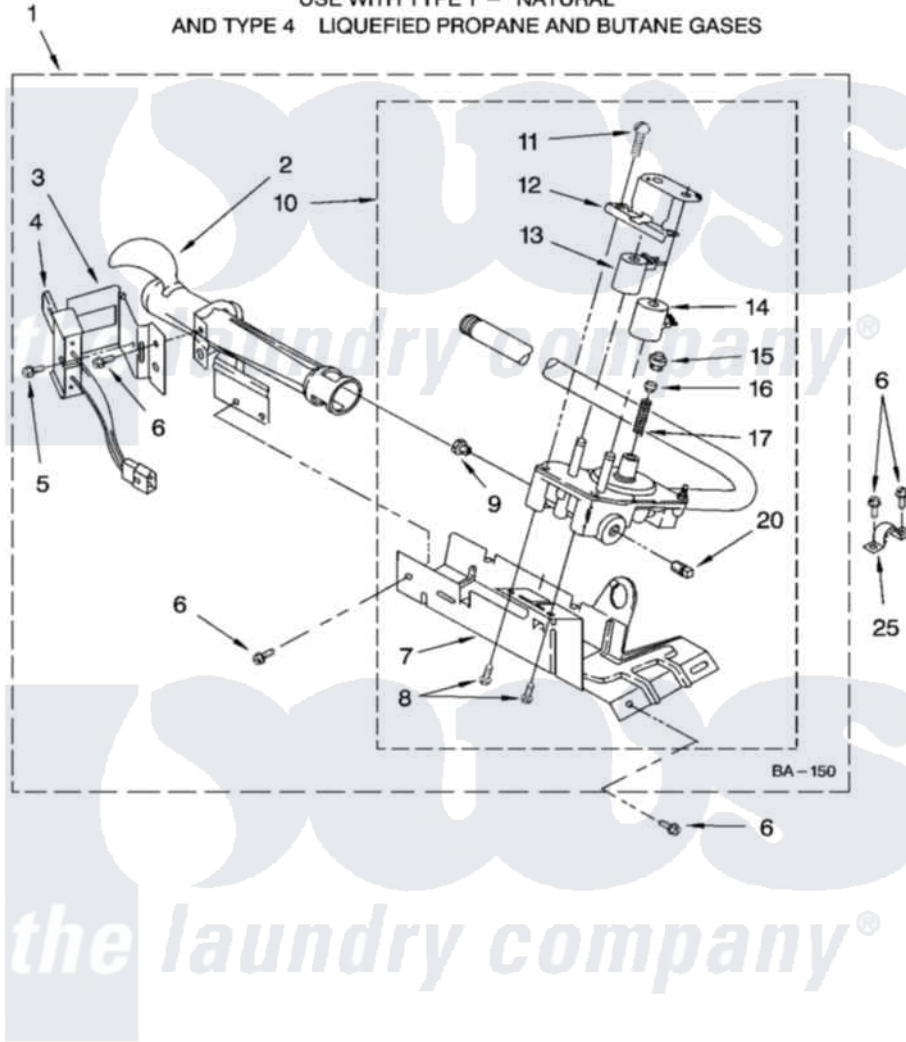

Whirlpool 7MSGDX600MQ0 03 - 8318272 BURNER ASSEMBLY

8318272 BURNER ASSEMBLY

For Model: 7MSGDX600MQ0
(Designer White)

USE WITH TYPE 1 - NATURAL
AND TYPE 4 LIQUEFIED PROPANE AND BUTANE GASES

8180129

5

Whirlpool [Residential Whirlpool 7MSGDX600MQ0 Dryer Parts](#) Parts Diagram 03 - 8318272 BURNER ASSEMBLY
Click on the part number to view part

Item	Original Part Number	Replaced By	Status	Part Description
1	8318272	W10465748		Burner-Gas
2	688617	693140		Burner
3	694298			Bracket, Ignitor
4	686590	279311		Ignitor
5	3393909			Screw, 8-32 X 7/8
6	343641	681414		Screw, 10AB X 1/2
7	693986			Base, Burner
8	3387057			Screw, 10-16 X 1/2 Orifice, Burner
9	234826			Orifice, Burner Type 1
"	229742			Orifice, Burner
"	234868			Orifice, Burner
10	8318277	W10337269		Valve-Gas
11	694421			Screw, Bracket Mounting
12	694538			Bracket, Shunt
13	694540			Coil, 60 Hz
14	694539			Coil, 60 Hz