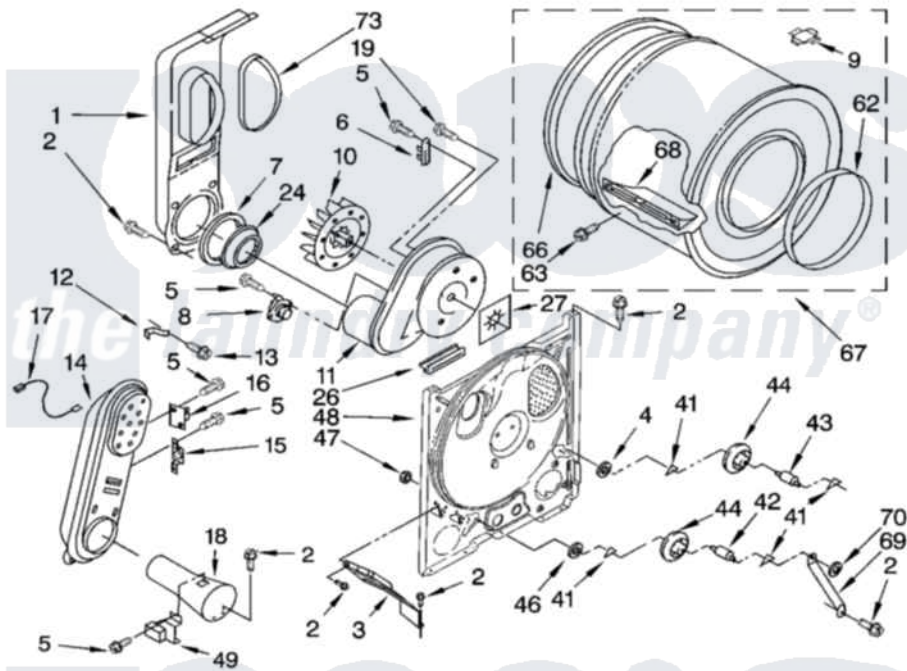

Whirlpool 7MSGDX600MQ0 04 - BULKHEAD PARTS

BULKHEAD PARTS

For Model: 7MSGDX600MQ0
(Designer White)

8180129

7

Whirlpool [Residential Whirlpool 7MSGDX600MQ0 Dryer Parts](#) Parts Diagram 04 - BULKHEAD PARTS
Click on the part number to view part

Item	Original Part Number	Replaced By	Status	Part Description
1	694283	279505		Chute
2	343641	681414		Screw, 10AB X 1/2
3	3406022			Bracket, Bulkhead
4	3388703			Washer, Support
5	90767			Screw, 8A X 3/8 HeX Washer Head Tapping
6	3392519			Thermal Limiter
7	347139			Seal, Lint Chute
8	3387134			Thermostat, Internal-Bias
9	8066086			Plug, Drum Hole
10	694089			Wheel, Blower
11	3405016	8577230		Housing, Blower
12	3398161			CLIP
13	489463			Screw, 8-18 X 1/16
14	8530285	279980		Box
15	3403140			Thermostat, High-Limit 205F
16	280010			Kit, Thermal Cut-Off

17	3401707		Jumper, Tco-High Limit
18	8066048		Funnel, Burner
19	3390647	488729	Screw
24	696302		Shield, Exhaust
26	3392247	686889	Pad
27	3394196		Seal, Blower Shaft
41	690997		Washer, Thrust
42	3399506	W10359270	Shaft, Drum Roller Threads
43	3399507	W10359269	Shaft, Drum Roller Threads
44	3397588	349241T	Support
46	348197		Washer, Support
47	3359452		Nut, Lock
48	8529955	279793	Bulkhead
49	338906		Radiant, Sensor
62	3394509		Ring, Bearing
63	97787	W10109200	Screw, Baffle Mounting
66	8066085	239087	Seal
67	3396777	697760	Drum
68	342847		Baffle, Drum
69	3976435		Bracket, Support
70	90296		Nut, Push On
73	339956		Seal, Air Duct To Bulkhead