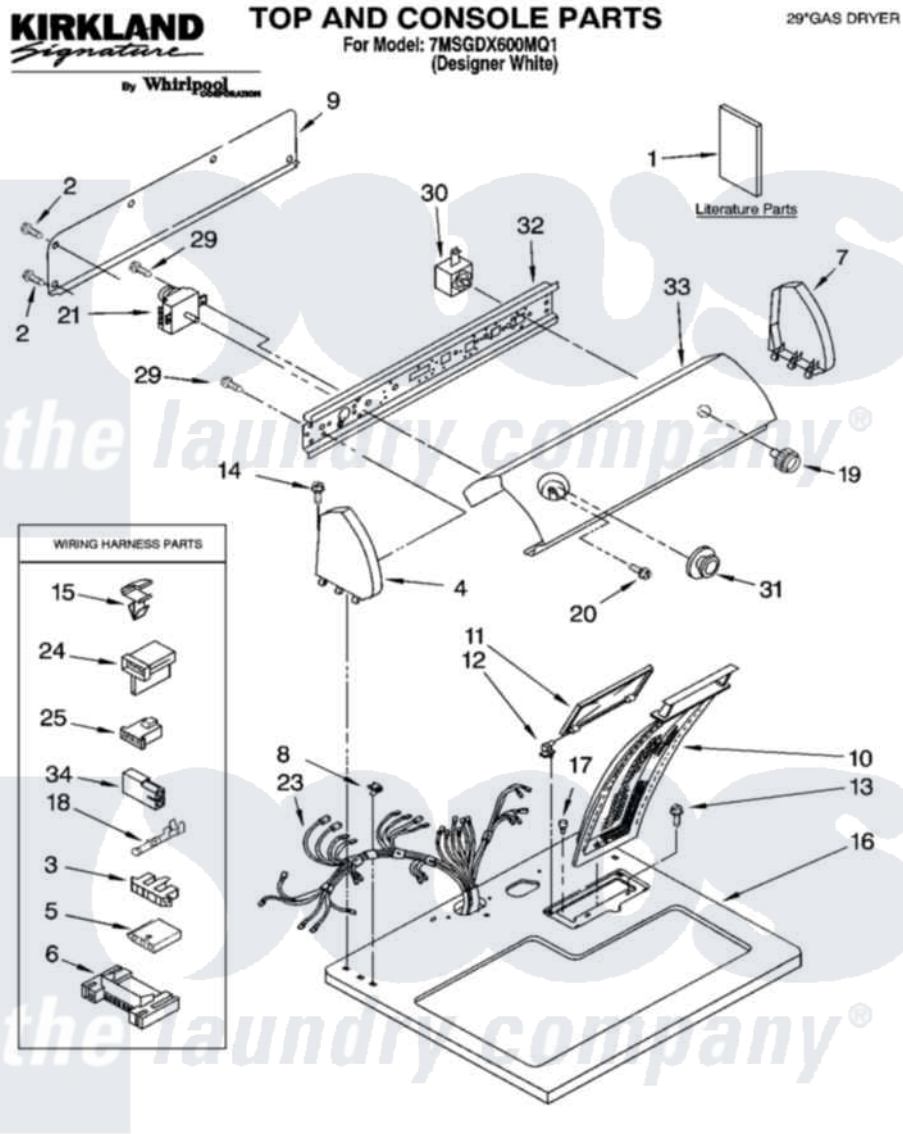

# Whirlpool 7MSGDX600MQ1 01 - TOP AND CONSOLE PARTS

04-04 Litho in U.S.A. (djc)

1

Part No. 8180334

Whirlpool [Residential Whirlpool 7MSGDX600MQ1 Dryer Parts](#) Parts Diagram 01 - TOP AND CONSOLE PARTS  
 Click on the part number to view part

Item	Original Part Number	Replaced By	Status	Part Description
1	LIT8543108		Not Available	Literature Parts (Guide, Use & Care)
"	LIT8528113		Not Available	Literature Parts (Instructions, Installation)
"	LIT8528188		Not Available	Literature Parts (Label, Wiring Diagram)
"	N/A		Not Available	Following May Be Purchased
"	N/A		Not Available	DO-IT-YOURSELF REPAIR MANUALS
"	677818		Not Available	Manual, Do-It- Yourself Repair (Dryer)
2	<a href="#">693995</a>			Screw, Hex Head
3	<a href="#">3397269</a>			Connector, Timer
4	8274437	<a href="#">279960</a>		Endcap
5	<a href="#">3936144</a>			Do-It-Yourself Repair Manuals
6	<a href="#">3395683</a>			Receptacle, Multi-Terminal
7	8274434	<a href="#">279960</a>		Endcap
8	<a href="#">357213</a>			Nut, Push-In