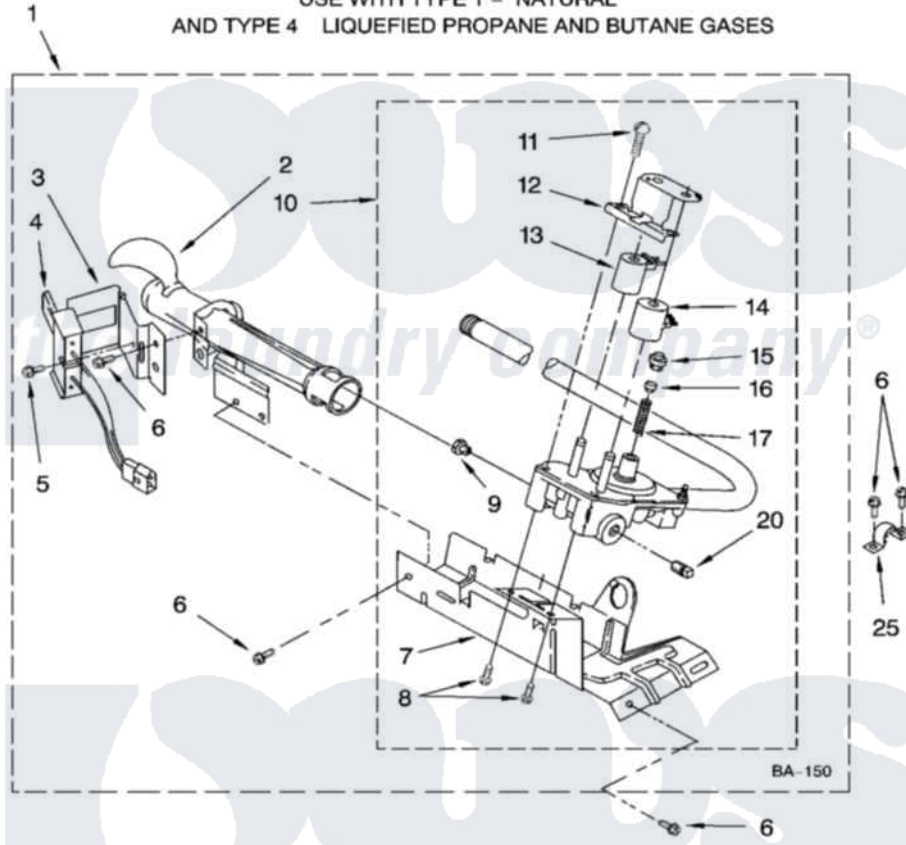

# Whirlpool 7MSGDX600MQ1 03 - 8318272 BURNER ASSEMBLY

## 8318272 BURNER ASSEMBLY

For Model: 7MSGDX600MQ1  
(Designer White)

USE WITH TYPE 1 - NATURAL  
AND TYPE 4 LIQUEFIED PROPANE AND BUTANE GASES

8180334

5

Whirlpool [Residential Whirlpool 7MSGDX600MQ1 Dryer Parts](#) Parts Diagram 03 - 8318272 BURNER ASSEMBLY  
Click on the part number to view part

Item	Original Part Number	Replaced By	Status	Part Description
1	8318272	<a href="#">W10465748</a>		Burner-Gas
2	688617	<a href="#">693140</a>		Burner
3	<a href="#">694298</a>			Bracket, Ignitor
4	686590	<a href="#">279311</a>		Ignitor
5	<a href="#">3393909</a>			Screw, 8-32 X 7/8
6	343641	<a href="#">681414</a>		Screw, 10AB X 1/2
7	693986			Base, Burner
8	<a href="#">3387057</a>			Screw, 10-16 X 1/2 Orifice, Burner
9	<a href="#">234826</a>			Orifice, Burner Type 1
"	<a href="#">229742</a>			Orifice, Burner
"	<a href="#">234868</a>			Orifice, Burner
10	8318277	<a href="#">W10337269</a>		Valve-Gas
11	<a href="#">694421</a>			Screw, Bracket Mounting
12	<a href="#">694538</a>			Bracket, Shunt
13	<a href="#">694540</a>			Coil, 60 Hz
14	<a href="#">694539</a>			Coil, 60 Hz