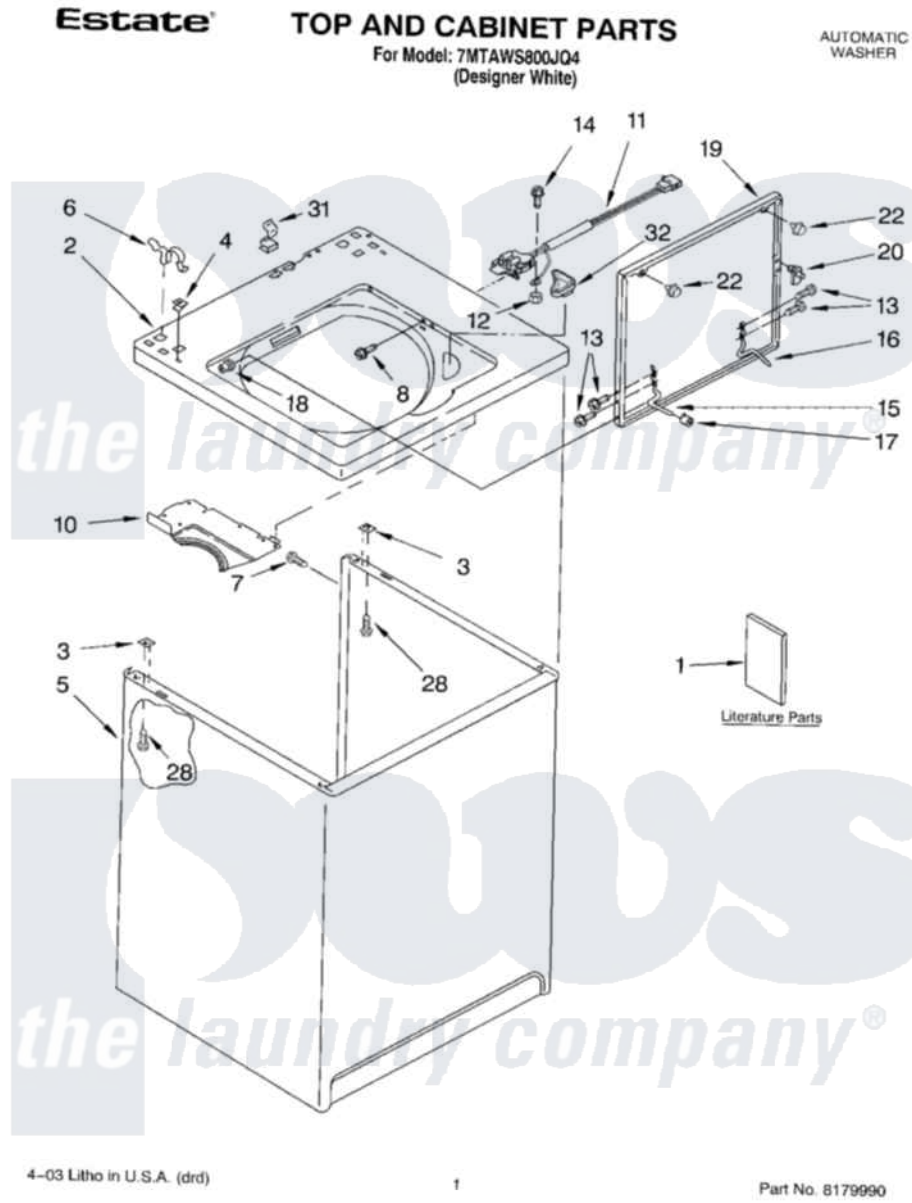

Whirlpool 7MTAWS800JQ4 01 - TOP AND CABINET PARTS

4-03 Litho in U.S.A. (drd)

1

Part No. 8179990

Whirlpool Residential Whirlpool 7MTAWS800JQ4 Washer Parts Parts Diagram 01 - TOP AND CABINET PARTS
 Click on the part number to view part

Item	Original Part Number	Replaced By	Status	Part Description
1	LIT3954763		Not Available	Literature Parts (Installation Instructions)
"	LIT8532070		Not Available	Literature Parts (Energy Guide (Mexico))
"	LIT8539753		Not Available	Use & Care Guide
"	LIT3954906		Not Available	Literature Parts (Wiring Diagram)
2	8271378			Top
3	62750			Spacer, Cabinet To Top (4)
4	357213			Nut, Push-In
5	63424			Cabinet
6	62780			Clip, Top And Cabinet And Rear Panel
7	3357011	308685		Side Trim)
8	3356311			Screw And Washer, Lid Switch Shield
10	3950994			Shield, Lid Switch
11	3950298			Switch, Lid

12	3400901	680762	Nut
13	3351355	W10119828	Screw, Lid Hinge Mounting
14	3351614		Screw, Gearcase Cover Mounting
15	54584		Hinge, Lid
16	91770		Hinge, Lid
17	19119		Bumper, Lid Hinge
18	21258		Bearing, Lid Hinge
19	8532145	285922	Lid
20	357913	358684	Strike, Lid Switch
22	9724509		Bumper, Lid
28	3390631		Screw, 10-16 X 3/8
31	90016		Clip, Pressure Switch Hose
32	3362952		Dispenser, Bleach