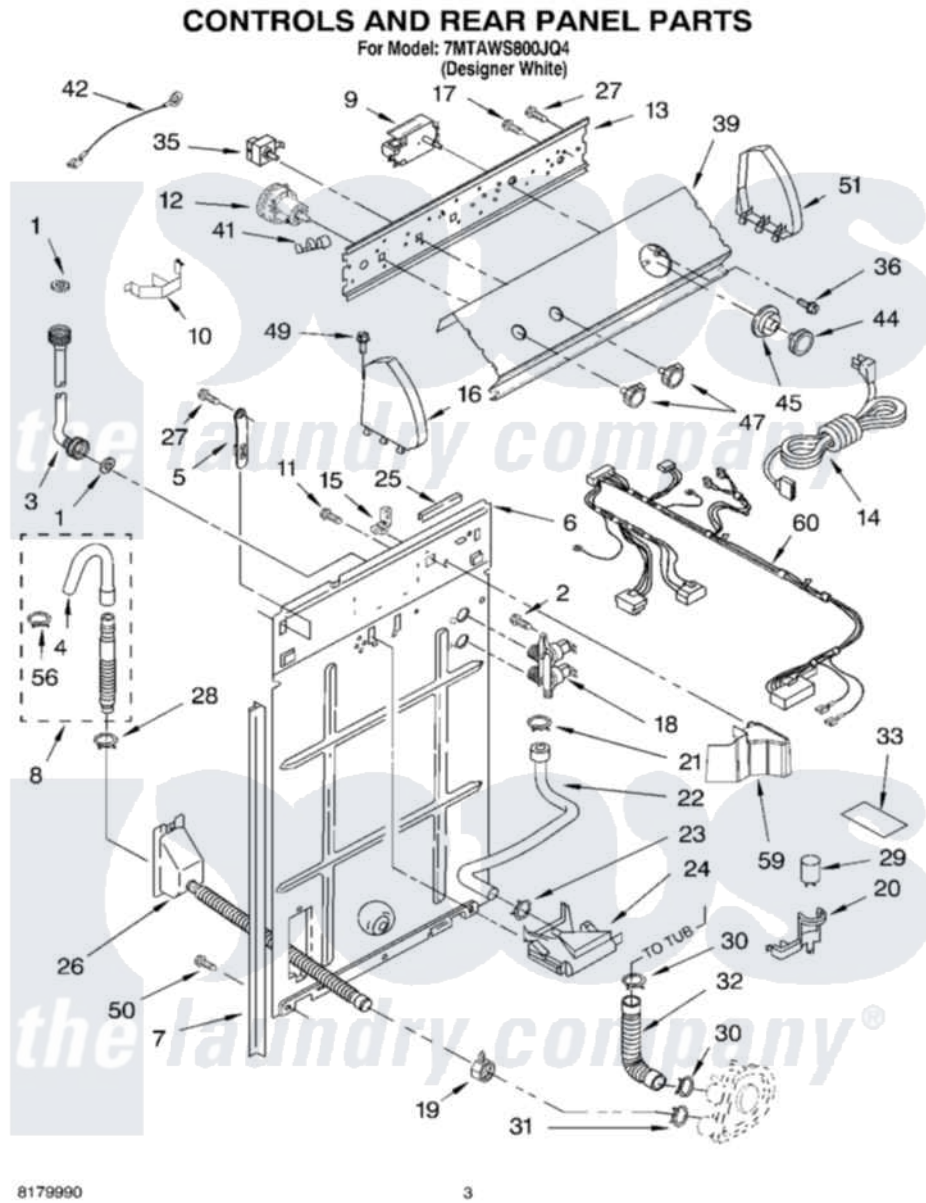

Whirlpool 7MTAWS800JQ4 02 - CONTROLS AND REAR PANEL PARTS

Whirlpool [Residential Whirlpool 7MTAWS800JQ4 Washer Parts](#) Parts Diagram 02 - CONTROLS AND REAR PANEL PARTS

Click on the part number to view part

Item	Original Part Number	Replaced By	Status	Part Description
1	3976300	16123		Washer Inlet-Hose Miscellaneous Parts Must be Ordered Separately.
2	9740848			Screw, Mixing Valve Mounting
3	3949374	89503		Hose-Inlet
"	3949375	89503		Hose-Inlet
4	3357027			Nozzle, Hose Drain
5	8318255	8568314		Strap, Console
6	8318405			Panel, Rear
7	62747			Pad, Rear Panel
8	3951609	285664		Hose
"	661577	285666		Hose
"	3357090	285702		Hose
9	3948852			Timer, Control
10	8055003			Clip, Harness And Pressure Switch
11	3351614			Screw, Gearcase Cover

11	3531014		Mounting
12	3366846	W10335056	Switch-WL
13	3948608		Bracket, Control
14	8532158	W10130795	Cord-Power
15	3949468	285777	Relief-Str
16	8532108		Cap, End
17	3179795		Screw, Ground
18	3952164	285805	Valve-Inlet
19	3976395		Restraint, Hose
20	8318201	8318046	Clip, Capacitor
21	370451	596669	Clamp, Manifold
22	3357328		Hose, Vacuum Break
23	371503	596669	Clamp, Manifold
24	387606	3360977	Break-Vac
25	303294	3367669	Protector, Edge
26	8317940	W10358149	Drain Hose Assembly
27	90767		Screw, 8A X 3/8 HeX Washer Head Tapping
28	3366912	356138	Clamp, Hose
29	661606	8572717	Capacitor, Motor Start
30	3363366	616099	Clamp
31	8317496	285655	Clamp, Hose
32	3951449	285871	Hose
33	3976286		Shield, Capacitor
35	661614		Switch, Water Temperature
36	3400818		Screw, Timer Mounting
39	8531979		Panel, Console
41	357572	W10113937	Clip, Grounding
42	3398893	3395559	Wire
44	3951026	3957821	Knob, Timer
45	3950762	3957841	Dial, Timer
47	3950759	3957796	Knob, Control
49	388326		Screw, 8-18 X 1.25
50	62863	3390631	Screw, 10-16 X 3/8
51	8532107		Cap, End
56	3366913	3357331	Clamp, Drain
59	8314879		Shield, Inlet Valve
60	3956136		Harness, Wiring