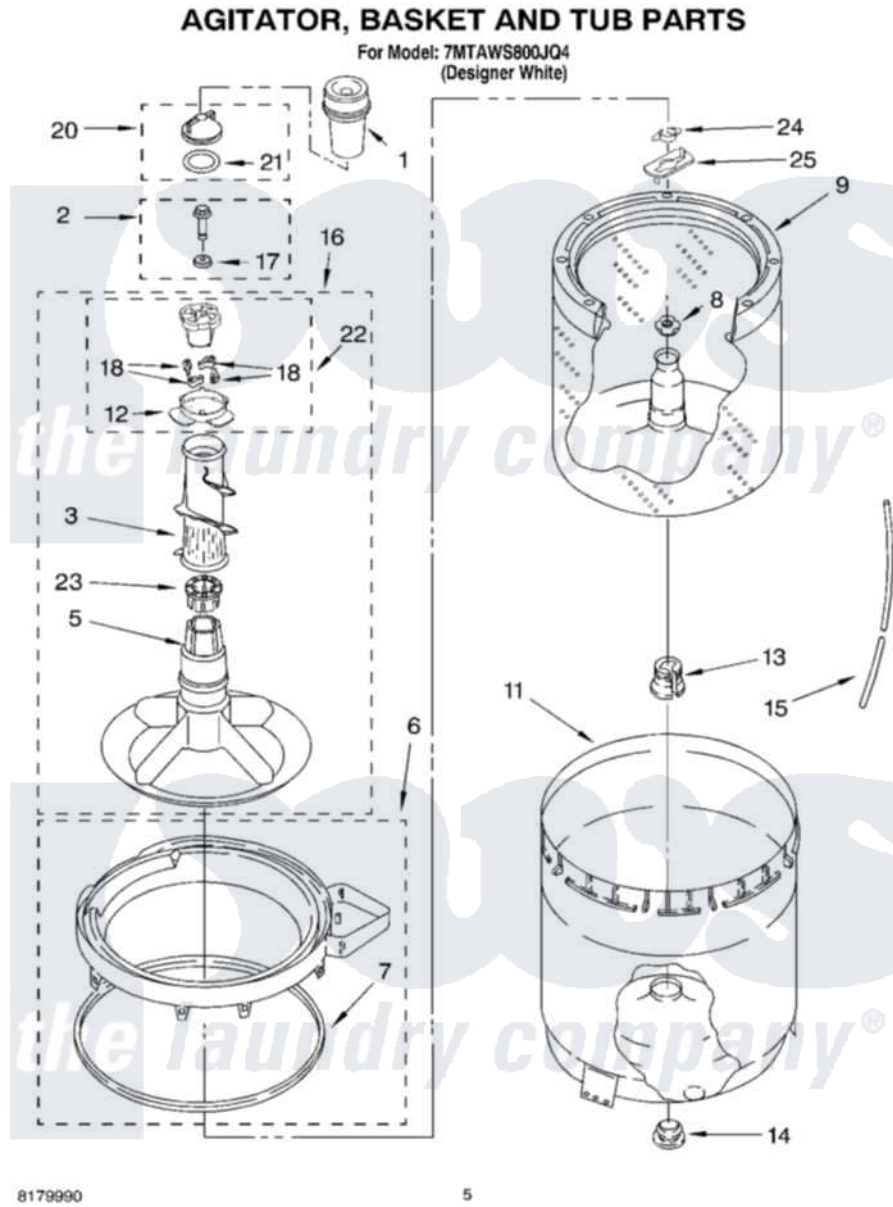

Whirlpool 7MTAWS800JQ4 03 - AGITATOR, BASKET AND TUB PARTS

8179990

5

Whirlpool [Residential Whirlpool 7MTAWS800JQ4 Washer Parts](#) Parts Diagram 03 - AGITATOR, BASKET AND TUB PARTS

[Click on the part number to view part](#)

Item	Original Part Number	Replaced By	Status	Part Description
1	63580			Dispenser, Fabric Softener
2	358237			Screw And Washer
3	3348752			Mover, Clothes
5	3347288			Agitator
6	8528150	W10445870		Ring-Tub
7	3359585	3976308		Gasket, Tub Ring
8	21366			Nut, Spanner
9	3951989	W10389329		Clothes Container, Assembly
11	63849			Strain Relief, Power Cord
12	3363661			Bearing, Driven Cam
13	389140			Tub Block, Basket Drive
14	383727			Gasket, Centerpod
15	3347780	353244		Hose, Pressure Switch
16	3348117	285565		Agitator
17	8544817	3949550		Washer
18	3366877	80040		Dog-Agitator