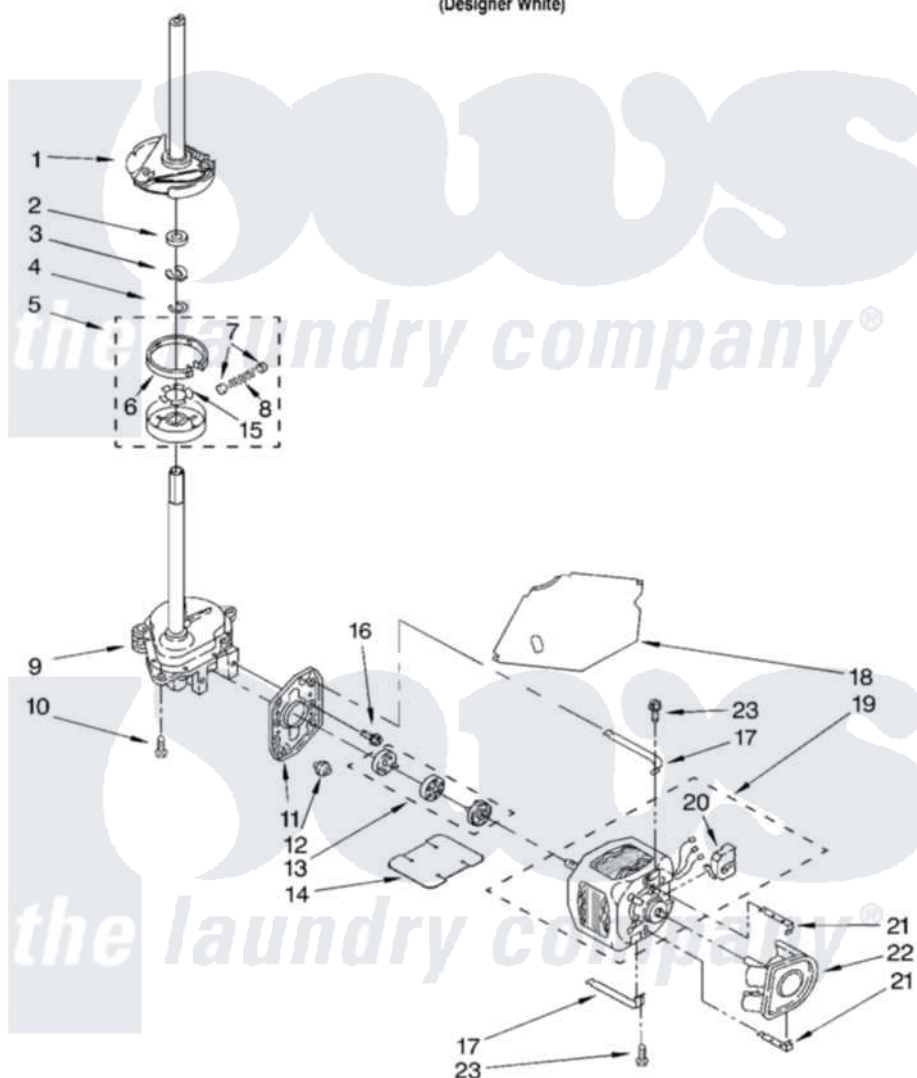

# Whirlpool 7MTAWS800JQ4 04 - BRAKE, CLUTCH, GEARCASE, MOTOR AND PUMP PARTS

## BRAKE, CLUTCH, GEARCASE, MOTOR AND PUMP PARTS

For Model: 7MTAWS800JQ4  
(Designer White)

8179990

7

Whirlpool [Residential Whirlpool 7MTAWS800JQ4 Washer Parts](#) Parts Diagram 04 - BRAKE, CLUTCH, GEARCASE, MOTOR AND PUMP PARTS

[Click on the part number to view part](#)

Item	Original Part Number	Replaced By	Status	Part Description
1	388952	<a href="#">285792</a>		Basketdrive
2	<a href="#">63292</a>			Washer, Spin Tube Thrust
3	62697	<a href="#">W10080230</a>		Ring, Spin Tube Support
4	63283	<a href="#">285353</a>		Ring
5	3951311	<a href="#">285785</a>		Clutch
6	3951308	<a href="#">285790</a>		Lining
7	<a href="#">62646</a>			Cap, Clutch Spring
8	<a href="#">3946792</a>			Spring And Damper Assembly
9	8532118	<a href="#">3360629</a>		Gearcase
10	3357334	<a href="#">3400516</a>		Screw Anti-Rattle
11	<a href="#">62611</a>			Plate, Motor Mount To Gearcase
12	<a href="#">62691</a>			Grommet, Motor
13	285753	<a href="#">285753A</a>		Coupling
14	<a href="#">8316060</a>			Shield, Tub To Motor

15	<a href="#">3355454</a>		Clip, Main Drive
16	<a href="#">3400516</a>		Screw Anti-Rattle
17	3349637	<a href="#">W10086010</a>	Retainer, Motor
18	<a href="#">3362089</a>		Shield, Tub To Motor
19	8528157	<a href="#">661600</a>	Motor, Main Drive
20	<a href="#">3952056</a>		Switch, Main Drive Motor
21	62700	<a href="#">8546127</a>	Retainer, Pump
22	<a href="#">3363394</a>		Pump
23	3387485	<a href="#">273556</a>	Screw, 10-16 X 5/8