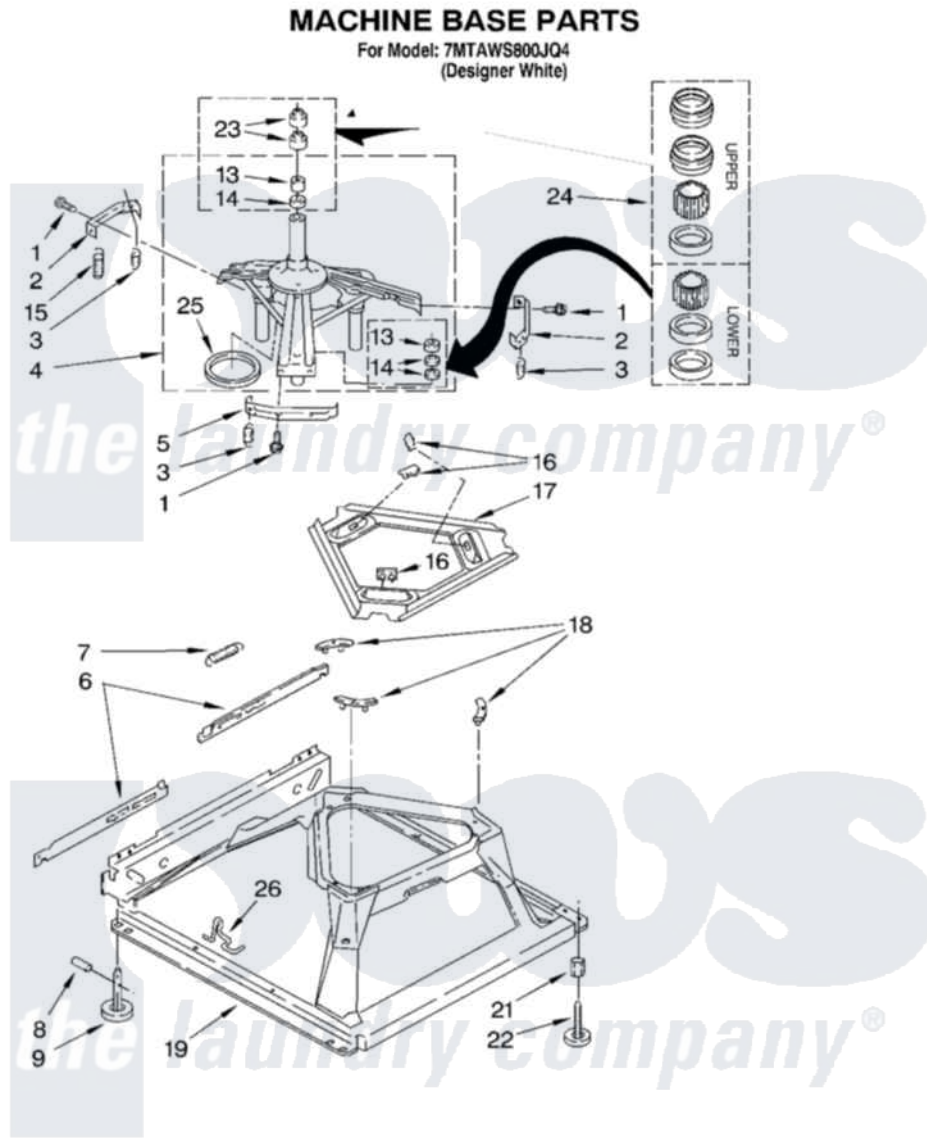

Whirlpool 7MTAWS800JQ4 05 - MACHINE BASE PARTS

8

8179990

Whirlpool [Residential Whirlpool 7MTAWS800JQ4 Washer Parts](#) Parts Diagram 05 - MACHINE BASE PARTS
Click on the part number to view part

Item	Original Part Number	Replaced By	Status	Part Description
1	3400076			Screw, Bracket Mounting
2	64067			Bracket, Spring Outer
3	63907			Spring, Suspension
4	3362087	280184		Support
5	64065			Bracket, Spring Outer
6	63466			Link, Leveling Mechanism
7	62597	8316845		Spring
8	62837			Pin, Knurled
9	62596	285244		Feet-Leveling
13	3347047	8546455		Bearing, Centerpost
14	357409	359449		Seal, Agitator Shaft
15	388492	W10250667		Spring, Counterweight
16	62568	285219		Pad
17	3946509			Plate, Suspension
18	3363660	285744		Pad
19	3946512	285771		Base

21	3359452		Nut, Lock
22	389102	W10001130	Foot, Leveling
23	356934	8577376	Seal, Centerpost
24	285203		Centerpost Bearing Kit
25	63134		Ring, Sound Deadening
26	63806	W10145155	Retainer, Suspension Spring