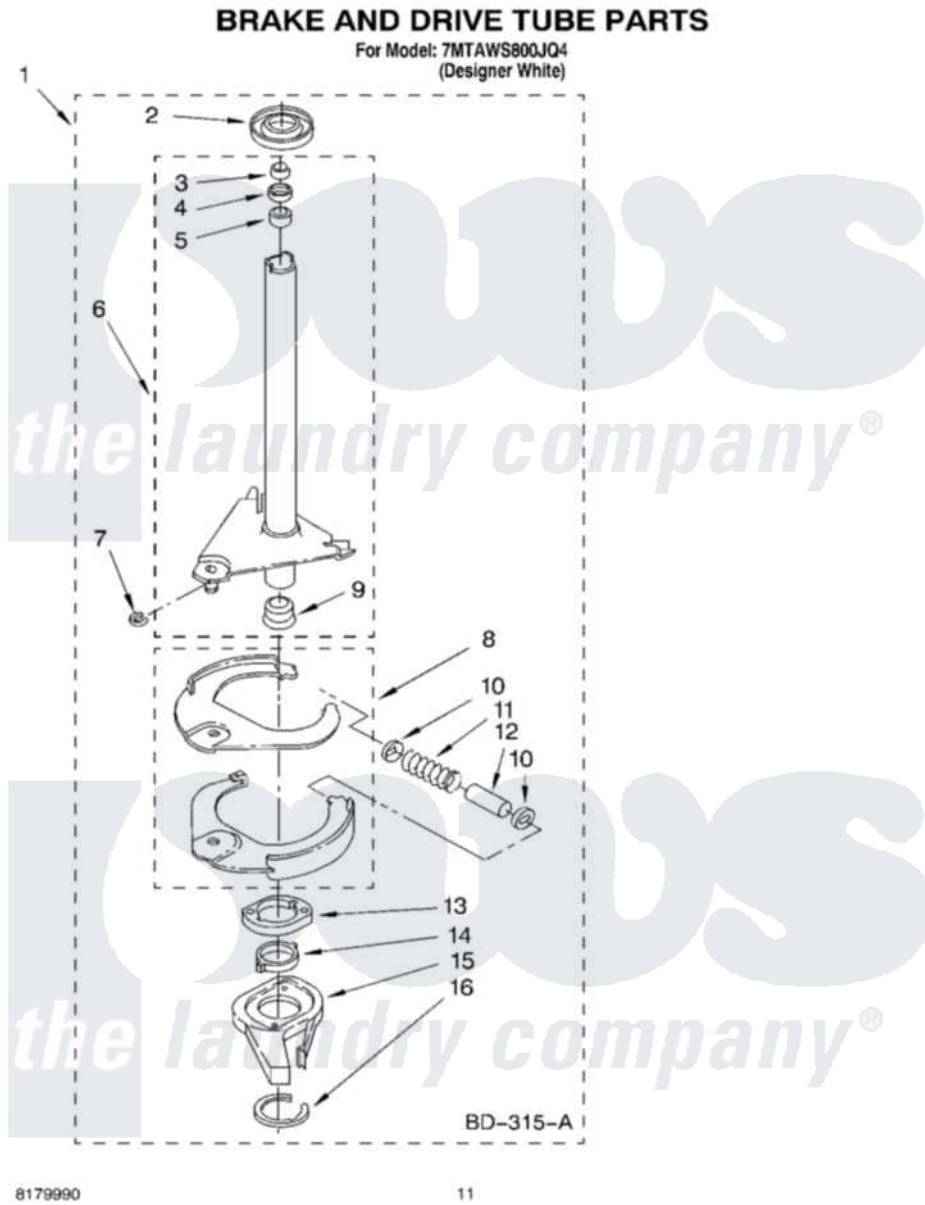

# Whirlpool 7MTAWS800JQ4 07 - BRAKE AND DRIVE TUBE PARTS

Whirlpool [Residential Whirlpool 7MTAWS800JQ4 Washer Parts](#) Parts Diagram 07 - BRAKE AND DRIVE TUBE PARTS  
Click on the part number to view part

Item	Original Part Number	Replaced By	Status	Part Description
1	388952	<a href="#">285792</a>		Basketdrive
2	<a href="#">62658</a>			Ring, Thrust
3	<a href="#">91939</a>			Seal, Shaft
4	<a href="#">356427</a>			Seal, Spin Pinion
5	<a href="#">356937</a>			Spacer, Drive Tube
6	64027	<a href="#">64208</a>		Tube-Spin
7	64035	<a href="#">W10083190</a>		Ring, Retaining
8	64232	<a href="#">285438</a>		Shoe-Brake
9	62703	<a href="#">8546462</a>		"T" Bearing, Spin Tube
10	62648	<a href="#">285658</a>		Sleeve
11	387806		Not Available	Spring, Brake
12	62909	<a href="#">285658</a>		Sleeve
13	63023	<a href="#">8546461</a>		Cam, Brake Release
14	<a href="#">63022</a>			Sleeve, Cam
15	64194	<a href="#">285790</a>		Lining
16	90368	<a href="#">W10083200</a>		Ring, Retaining

" N/A

Not Available

FOLLOWING PARTS NOT  
ILLUSTRATED

" [285208](#)

Lubricant