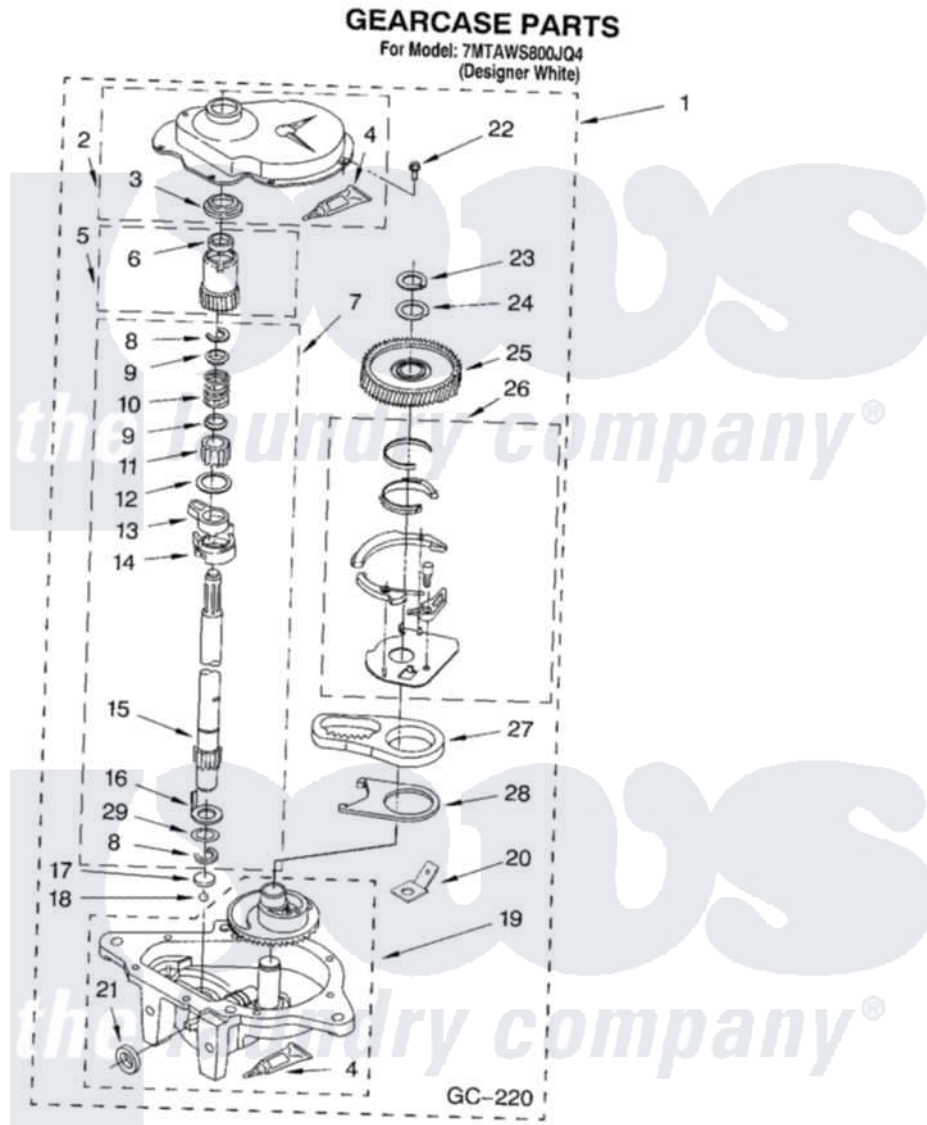

Whirlpool 7MTAWS800JQ4 08 - GEARCASE PARTS

12

8179990

Whirlpool [Residential Whirlpool 7MTAWS800JQ4 Washer Parts](#) Parts Diagram 08 - GEARCASE PARTS
Click on the part number to view part

Item	Original Part Number	Replaced By	Status	Part Description
1	8532118	3360629		Gearcase
2	285202			Cover, Gearcase
3	3349985			Seal, Gearcase Cover
4	285195			Sealer Sealer, Gasket
5	63320	285362		Gear and Pinion
6	356427			Seal, Spin Pinion
7	389387			Shaft, Agitator
8	90369		Not Available	Ring, Retaining (2)
9	62677			Retainer, Spring
10	62676			Spring, Agitator
11	63273	285509		Shaft, Agitator
12	62619			Washer, Agitator Gear
13	62580	285206		Cam-Agitator
14	62581	285206		Cam-Agitator
15	285509			Shaft, Agitator
16	62618			Washer, Cam Thrust

17	16018	285205	Bearing
18	85529	285205	Bearing
19	389230	285515	Gearcase
20	3949116	Not Available	BLOCK TAB, TERMINAL
21	285352		Seal Kit, Thrust Plug
22	3351614		Screw, Gearcase Cover Mounting
23	3362552	285765	Ring-Retrn
24	285735	285766	Washer Kit, Thrust
25	62570	285362	Gear and Pinon
26	388253	999516	Shelf-Glas
27	3349296	8546456	Rack, Connecting
28	62621		Actuator, Shift
29	388815		Washer, Intermediate 1 3976263 Miscellaneous Parts Bag 2 3976300 Washer, Inlet Hose 3 3366913 Clamp, Hose