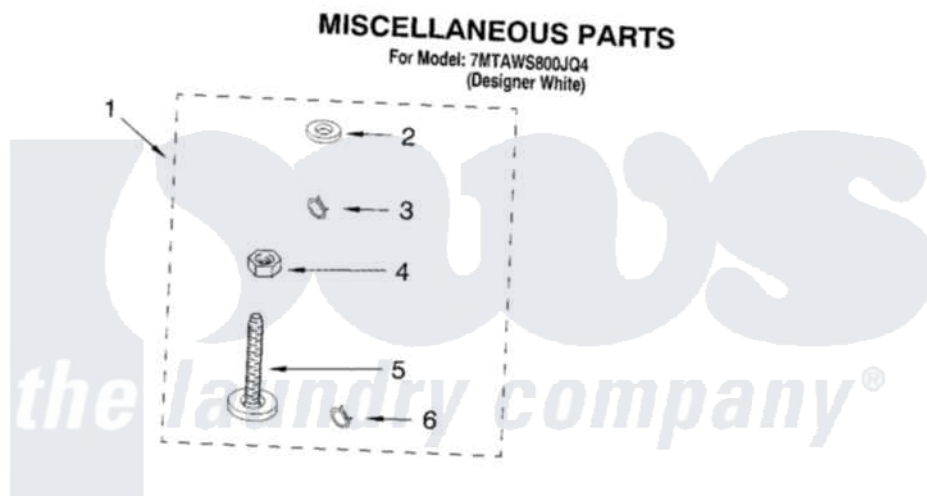

Whirlpool 7MTAWS800JQ4 10 - MISCELLANEOUS PARTS OPTIONAL PARTS (NOT INCLUDED)

Whirlpool [Residential Whirlpool 7MTAWS800JQ4 Washer Parts](#) Parts Diagram 10 - MISCELLANEOUS PARTS
OPTIONAL PARTS (NOT INCLUDED)
[Click on the part number to view part](#)

Item	Original Part Number	Replaced By	Status	Part Description
1	3976263	285654		Parts-Misc
2	3976300	16123		Washer Inlet-Hose Miscellaneous Parts Must be Ordered Separately.
3	3366912	356138		Clamp, Hose
4	3359452			Nut, Lock
5	389102	W10001130		Foot, Leveling
6	3366913	3357331		Clamp, Drain
"	72017			Paint, Touch-Up
"	350938			Paint, Pressurized Spray B
"	350930			Paint, Pressurized Spray B
"	799344			Paint, Touch-Up)
"	N/A		Not Available	OIL
"	350572			Oil
"	N/A		Not Available	LUBRICANT