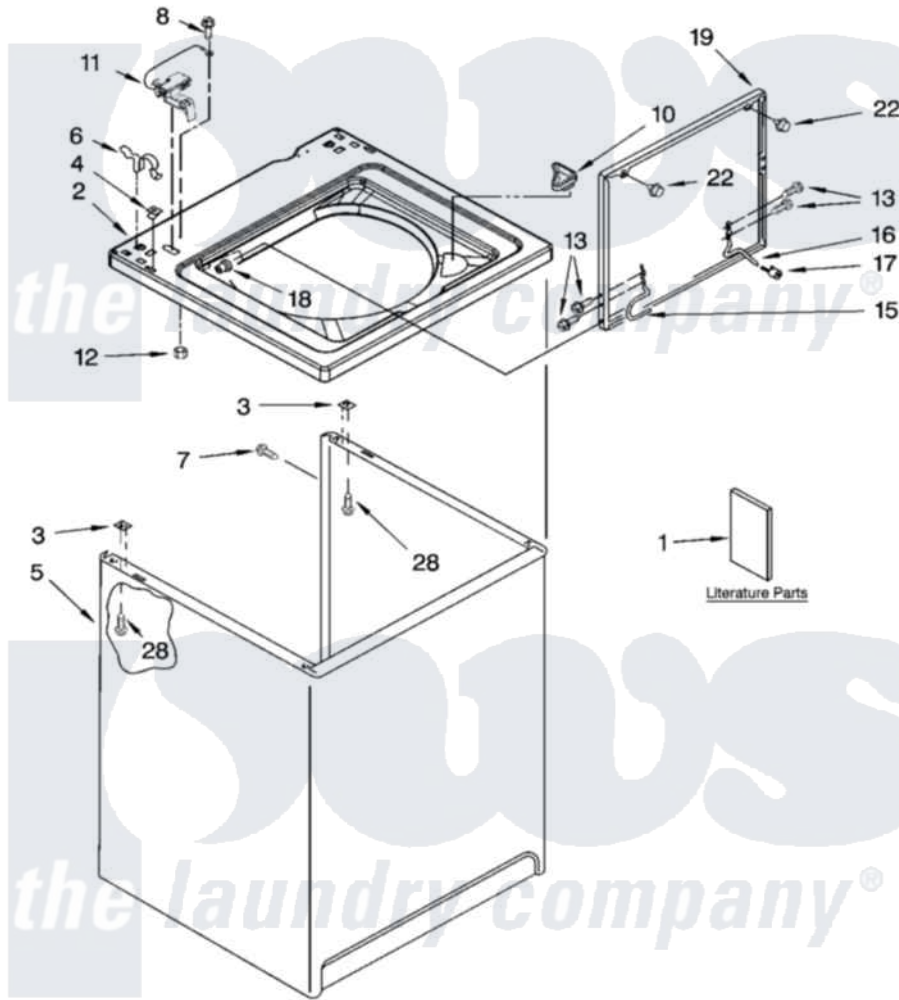

Whirlpool 7MTAWS800JQ5 01 - TOP AND CABINET PARTS

Estate®

TOP AND CABINET PARTS

For Model: 7MTAWS800JQ5
(Designer White)

AUTOMATIC
WASHER

10-03 Litho in U.S.A. (dtd)

1

Part No. 8180139

Whirlpool [Residential Whirlpool 7MTAWS800JQ5 Washer Parts](#) Parts Diagram 01 - TOP AND CABINET PARTS
Click on the part number to view part

| Item | Original Part Number | Replaced By | Status | Part Description |
|------|-------------------------|------------------------|---------------|--|
| 1 | LIT3954763 | | Not Available | Literature Parts (Installation Instructions) |
| " | LIT8532070 | | Not Available | Literature Parts (Energy Guide (Mexico)) |
| " | LIT8539753 | | Not Available | Use & Care Guide |
| " | LIT8542485 | | Not Available | Literature Parts (Wiring Diagram) |
| 2 | 8318064 | | | Top |
| 3 | 62750 | | | Spacer, Cabinet To Top (4) |
| 4 | 357213 | | | Nut, Push-In |
| 5 | 63424 | | | Cabinet |
| 6 | 62780 | | | Clip, Top And Cabinet And Rear Panel |
| 7 | 3357011 | 308685 | | Side Trim) |
| 8 | 3351614 | | | Screw, Gearcase Cover Mounting |
| 10 | 3362952 | | | Dispenser, Bleach |
| 11 | 8318084 | | | Switch, Lid |

| | | | |
|----|-------------------------|---------------------------|---------------------------|
| 12 | 3400901 | 680762 | Nut |
| 13 | 3351355 | W10119828 | Screw, Lid Hinge Mounting |
| 15 | 8318088 | | Hinge, Lid |
| 16 | 54583 | | Hinge, Lid |
| 17 | 19119 | | Bumper, Lid Hinge |
| 18 | 21258 | | Bearing, Lid Hinge |
| 19 | 8557508 | | Lid |
| 22 | 9724509 | | Bumper, Lid |
| 28 | 3390631 | | Screw, 10-16 X 3/8 |