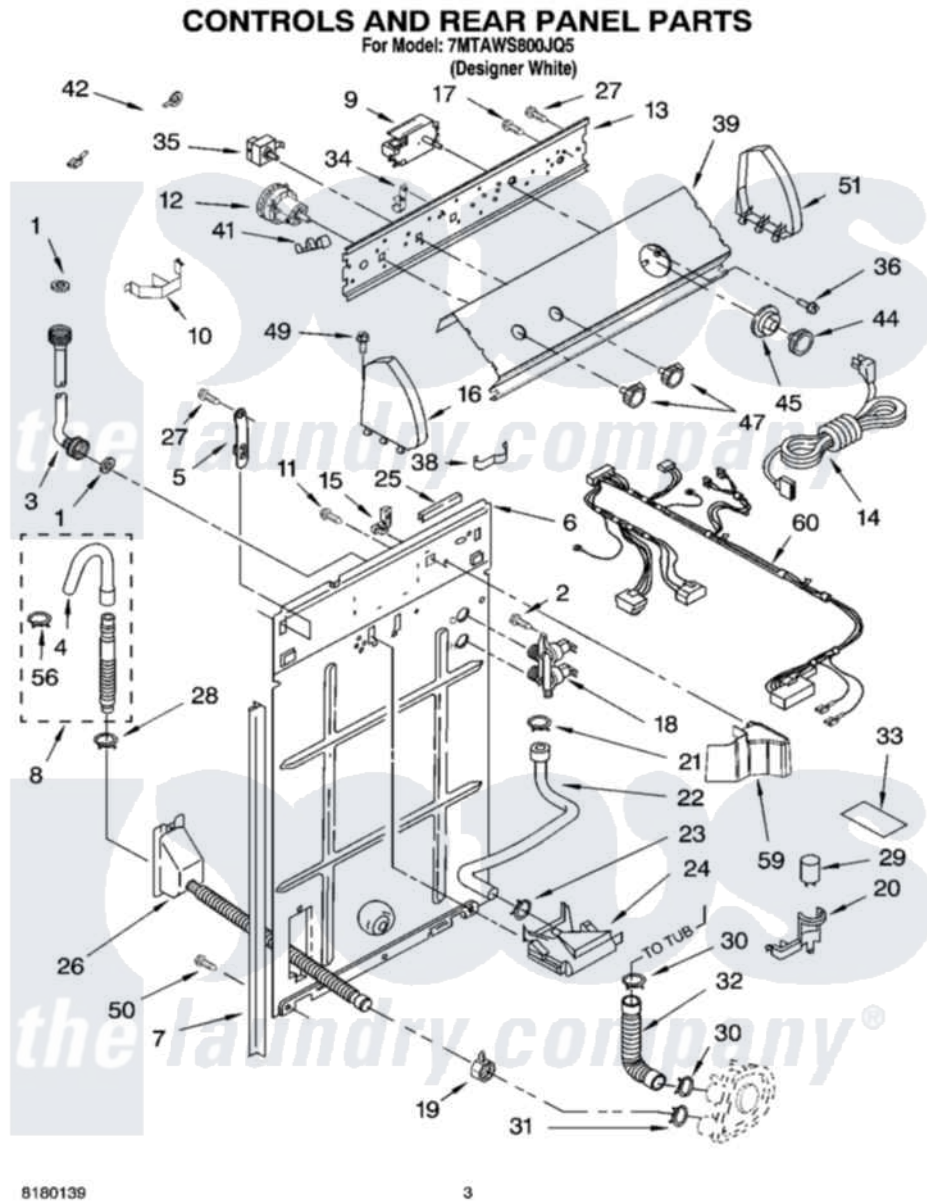

# Whirlpool 7MTAWS800JQ5 02 - CONTROLS AND REAR PANEL PARTS

Whirlpool [Residential Whirlpool 7MTAWS800JQ5 Washer Parts](#) Parts Diagram 02 - CONTROLS AND REAR PANEL PARTS

Click on the part number to view part

Item	Original Part Number	Replaced By	Status	Part Description
1	3976300	<a href="#">16123</a>		Washer Inlet-Hose Miscellaneous Parts Must be Ordered Separately.
2	<a href="#">9740848</a>			Screw, Mixing Valve Mounting
3	3949374	<a href="#">89503</a>		Hose-Inlet
"	3949375	<a href="#">89503</a>		Hose-Inlet
4	<a href="#">3357027</a>			Nozzle, Hose Drain
5	8318255	<a href="#">8568314</a>		Strap, Console
6	<a href="#">8318405</a>			Panel, Rear
7	<a href="#">62747</a>			Pad, Rear Panel
8	3951609	<a href="#">285664</a>		Hose
"	661577	<a href="#">285666</a>		Hose
"	3357090	<a href="#">285702</a>		Hose
9	<a href="#">3948852</a>			Timer, Control
10	<a href="#">8055003</a>			Clip, Harness And Pressure Switch
11	<a href="#">3351614</a>			Screw, Gearcase Cover