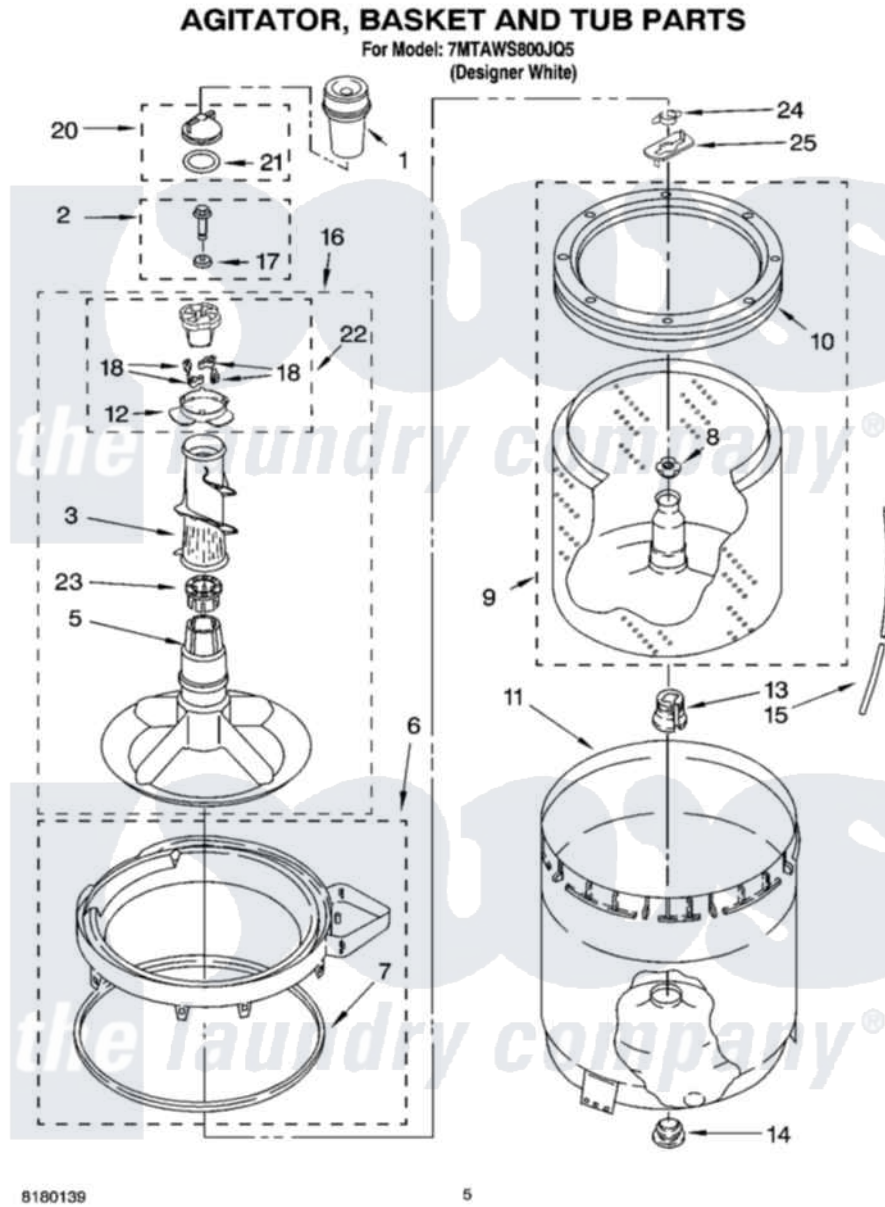

# Whirlpool 7MTAWS800JQ5 03 - AGITATOR, BASKET AND TUB PARTS

Whirlpool [Residential Whirlpool 7MTAWS800JQ5 Washer Parts](#) Parts Diagram 03 - AGITATOR, BASKET AND TUB PARTS

[Click on the part number to view part](#)

Item	Original Part Number	Replaced By	Status	Part Description
1	<a href="#">63580</a>			Dispenser, Fabric Softener
2	<a href="#">358237</a>			Screw And Washer
3	<a href="#">3348752</a>			Mover, Clothes
5	<a href="#">3347288</a>			Agitator
6	8528150	<a href="#">W10445870</a>		Ring-Tub
7	<a href="#">3976308</a>			Gasket, Tub Ring
8	<a href="#">21366</a>			Nut, Spanner
9	8526017	<a href="#">W10389329</a>		Clothes Container, Assembly
10	8519788	<a href="#">387240</a>		Ring, Balance
11	<a href="#">63849</a>			Strain Relief, Power Cord
12	<a href="#">3363661</a>			Bearing, Driven Cam
13	<a href="#">389140</a>			Tub Block, Basket Drive
14	<a href="#">383727</a>			Gasket, Centerpod
15	3347780	<a href="#">353244</a>		Hose, Pressure Switch
16	3348117	<a href="#">285565</a>		Agitator
17	<a href="#">3949550</a>			Washer