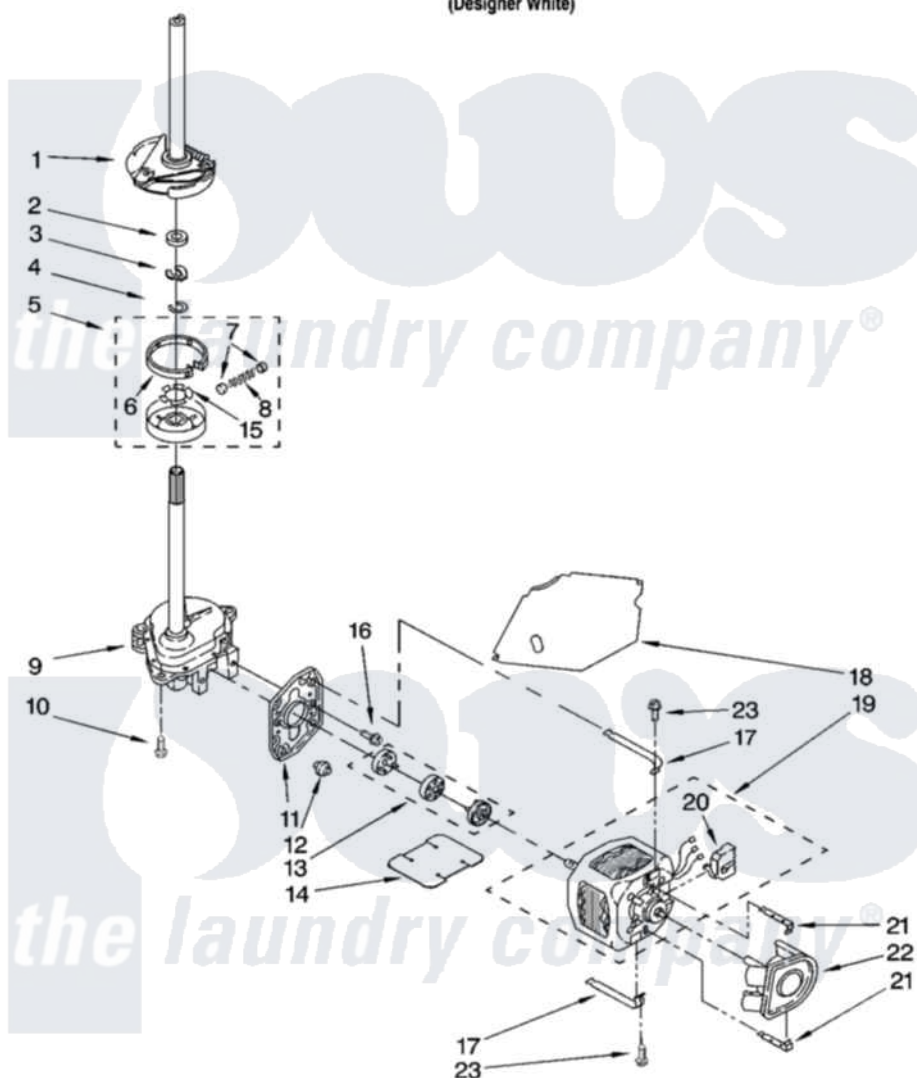

# Whirlpool 7MTAWS800JQ5 04 - BRAKE, CLUTCH, GEARCASE, MOTOR AND PUMP PARTS

## BRAKE, CLUTCH, GEARCASE, MOTOR AND PUMP PARTS

For Model: 7MTAWS800JQ5  
(Designer White)

8180139

7

Whirlpool [Residential Whirlpool 7MTAWS800JQ5 Washer Parts](#) Parts Diagram 04 - BRAKE, CLUTCH, GEARCASE, MOTOR AND PUMP PARTS

[Click on the part number to view part](#)

Item	Original Part Number	Replaced By	Status	Part Description
1	388952	<a href="#">285792</a>		Basketdrive
2	<a href="#">63292</a>			Washer, Spin Tube Thrust
3	62697	<a href="#">W10080230</a>		Ring, Spin Tube Support
4	63283	<a href="#">285353</a>		Ring
5	3951311	<a href="#">285785</a>		Clutch
6	3951308	<a href="#">285790</a>		Lining
7	<a href="#">62646</a>			Cap, Clutch Spring
8	<a href="#">3946792</a>			Spring And Damper Assembly
9	8532118	<a href="#">3360629</a>		Gearcase
10	3357334	<a href="#">3400516</a>		Screw Anti-Rattle
11	<a href="#">62611</a>			Plate, Motor Mount To Gearcase
12	<a href="#">62691</a>			Grommet, Motor
13	285753	<a href="#">285753A</a>		Coupling
14	<a href="#">8316060</a>			Shield, Tub To Motor

15	<a href="#">3355454</a>		Clip, Main Drive
16	<a href="#">3400516</a>		Screw Anti-Rattle
17	3349637	<a href="#">W10086010</a>	Retainer, Motor
18	<a href="#">3362089</a>		Shield, Tub To Motor
19	8528157	<a href="#">661600</a>	Motor, Main Drive
20	<a href="#">3952056</a>		Switch, Main Drive Motor
21	<a href="#">8546127</a>		Retainer, Pump
22	<a href="#">3363394</a>		Pump
23	3387485	<a href="#">273556</a>	Screw, 10-16 X 5/8