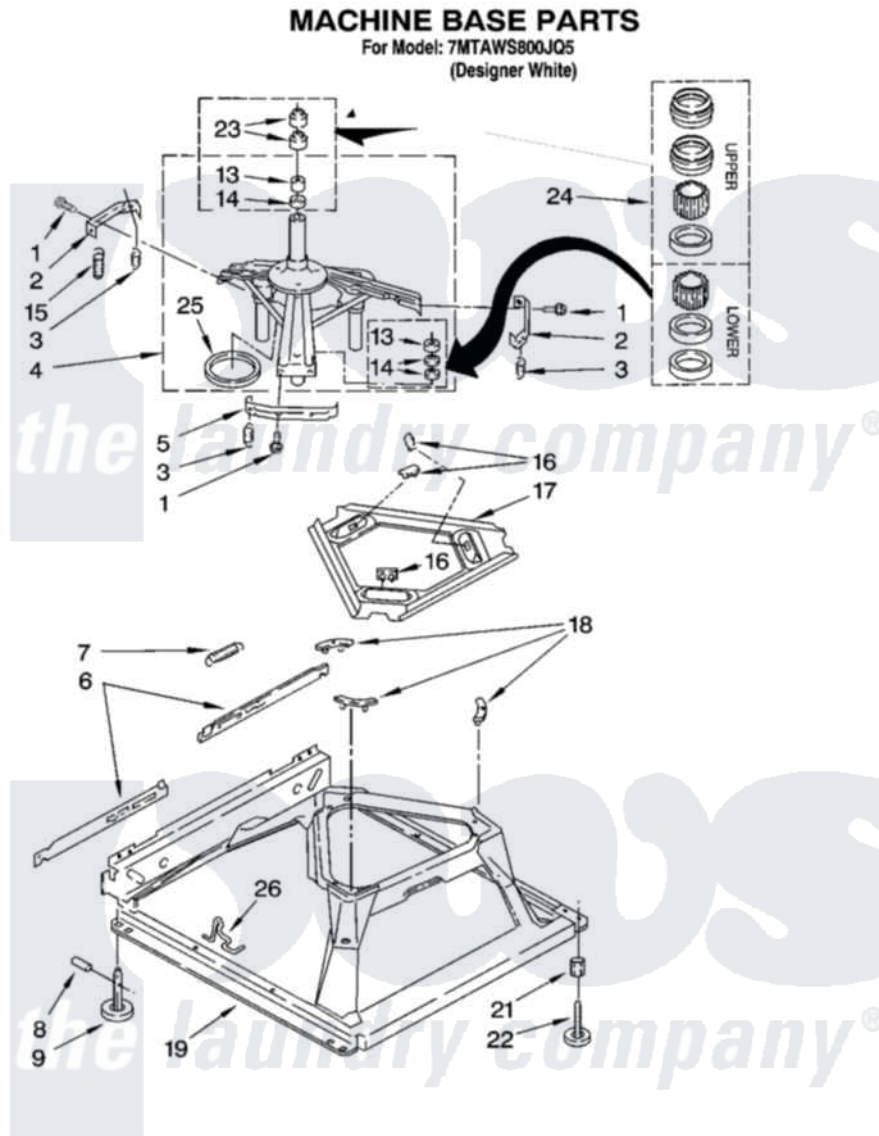

Whirlpool 7MTAWS800JQ5 05 - MACHINE BASE PARTS

8

8180139

Whirlpool [Residential Whirlpool 7MTAWS800JQ5 Washer Parts](#) Parts Diagram 05 - MACHINE BASE PARTS
 Click on the part number to view part

Item	Original Part Number	Replaced By	Status	Part Description
1	3400076			Screw, Bracket Mounting
2	64067			Bracket, Spring Outer
3	63907			Spring, Suspension
4	3362087	280184		Support
5	64065			Bracket, Spring Outer
6	63466			Link, Leveling Mechanism
7	62597	8316845		Spring
8	62837			Pin, Knurled
9	62596	285244		Feet-Leveling
13	3347047	8546455		Bearing, Centerpost
14	357409	359449		Seal, Agitator Shaft
15	388492	W10250667		Spring, Counterweight
16	62568	285219		Pad
17	3946509			Plate, Suspension
18	3363660	285744		Pad
19	3946512	285771		Base

21	3359452		Nut, Lock
22	389102	W10001130	Foot, Leveling
23	356934	8577376	Seal, Centerpost
24	285203		Centerpost Bearing Kit
25	63134		Ring, Sound Deadening
26	63806	W10145155	Retainer, Suspension Spring