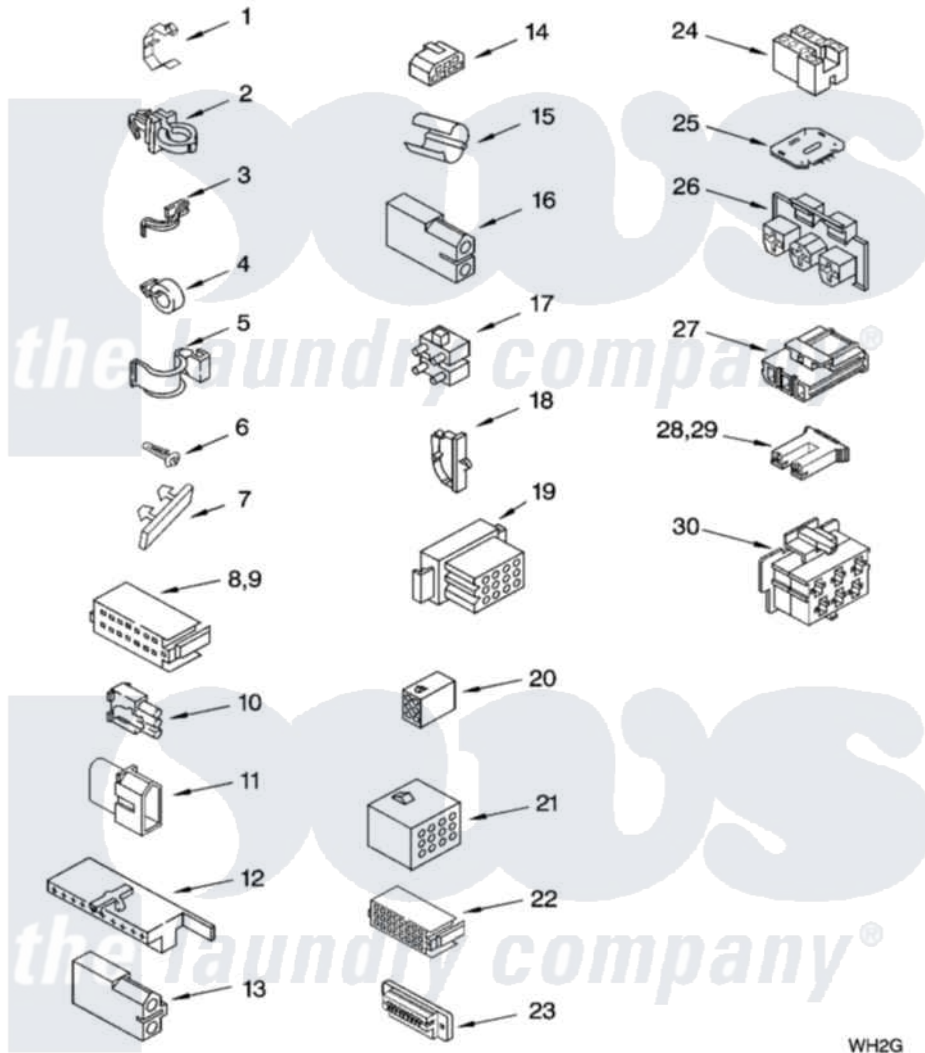

# Whirlpool 7MTAWS800JQ5 06 - WIRING HARNESS PARTS

## WIRING HARNESS PARTS

For Model: 7MTAWS800JQ5  
(Designer White)

WH2G

8180139

9

Whirlpool [Residential Whirlpool 7MTAWS800JQ5 Washer Parts](#) Parts Diagram 06 - WIRING HARNESS PARTS

[Click on the part number to view part](#)

Item	Original Part Number	Replaced By	Status	Part Description
1	<a href="#">3349557</a>			Retainer, Harness
2	388498		Not Available	Clip, Harness
3	3347812	<a href="#">8528351</a>		Clip
4	3352501	<a href="#">8559320</a>		Restraint, Hose
5	<a href="#">90016</a>			Clip, Pressure Switch Hose
6	3390496	<a href="#">8281256</a>		Clip, Harness
7	<a href="#">389379</a>			Retainer, Side To Feature Panel
8	<a href="#">352090</a>			Timer, Block Disconnect
9	<a href="#">352089</a>			Timer, Block Disconnect
10	<a href="#">62889</a>			Receptacle, Terminal
11	<a href="#">353424</a>			Plug, Terminal
12	<a href="#">62505</a>			Block, Disconnect
13	3348075			Block, Disconnect (Motor 3 Speed) (Use Term. 94613 Or 94614)
14	<a href="#">3347243</a>			Block, Disconnect

15	<a href="#">63523</a>		Harness, Protector
16	<a href="#">717252</a>		Receptacle, Terminal
17	387566		Plug, Terminal (4-Way) (Power Cord) (Use M3 Screws)
18	<a href="#">3352944</a>		Clip, Harness
19	3390423	Not Available	Block, Disconnect (12-Way) (Timer) (Use Term. 94613)
20	3347730	Not Available	Receptacle, (6-Way) (Use Term. 94613)
21	388818		Plug, Terminal (12-Way) (Use Term. 94613 Or 94614)
22	3369366	Not Available	Timer, Block Disconnect (Black) (Amp) (Use Term. 3369365)
23	3349494		Connector, Etc
24	60687		Connector, Relay (Use Term. 308569)
25	3407125	<a href="#">3955728</a>	Control, Etc
26	3948617	<a href="#">2172937</a>	Connector
27	<a href="#">3360056</a>		Connector
28	<a href="#">3354925</a>		Block, Connector
29	<a href="#">3354926</a>		Block, Connector
30	3948615	Not Available	Connector (T.P.A.) (6-Circuit) (Temp. Switch) (Use Term. 3948619 OR 3948620.)