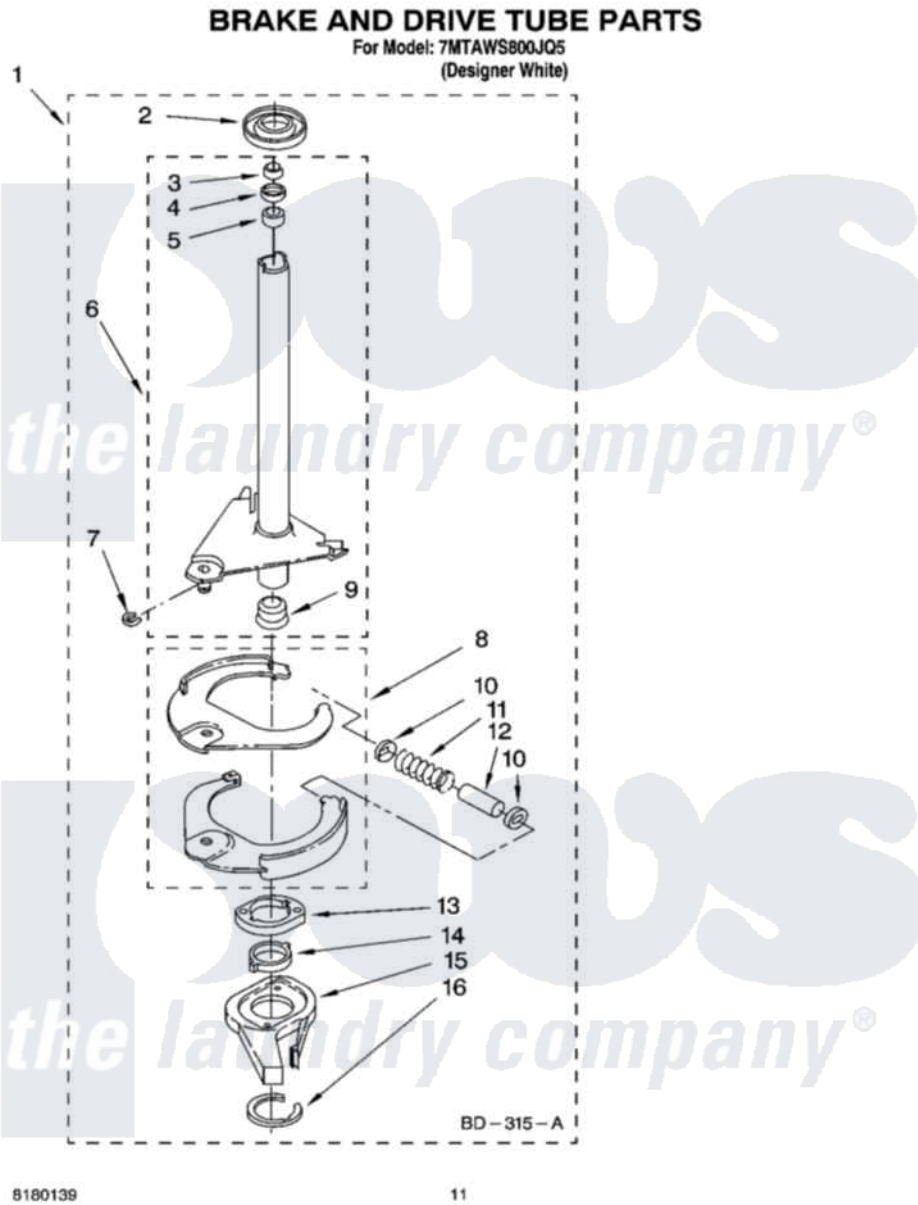

# Whirlpool 7MTAWS800JQ5 07 - BRAKE AND DRIVE TUBE PARTS

Whirlpool Residential Whirlpool 7MTAWS800JQ5 Washer Parts Parts Diagram 07 - BRAKE AND DRIVE TUBE PARTS  
Click on the part number to view part

Item	Original Part Number	Replaced By	Status	Part Description
1	388952	<a href="#">285792</a>		Basketdrive
2	<a href="#">62658</a>			Ring, Thrust
3	<a href="#">91939</a>			Seal, Shaft
4	<a href="#">356427</a>			Seal, Spin Pinion
5	<a href="#">356937</a>			Spacer, Drive Tube
6	64027	<a href="#">64208</a>		Tube-Spin
7	64035	<a href="#">W10083190</a>		Ring, Retaining
8	64232	<a href="#">285438</a>		Shoe-Brake
9	62703	<a href="#">8546462</a>		"T" Bearing, Spin Tube
10	62648	<a href="#">285658</a>		Sleeve
11	387806		Not Available	Spring, Brake
12	62909	<a href="#">285658</a>		Sleeve
13	63023	<a href="#">8546461</a>		Cam, Brake Release
14	<a href="#">63022</a>			Sleeve, Cam
15	64194	<a href="#">285790</a>		Lining
16	90368	<a href="#">W10083200</a>		Ring, Retaining

" N/A

Not Available

FOLLOWING PARTS NOT  
ILLUSTRATED

" [285208](#)

Lubricant