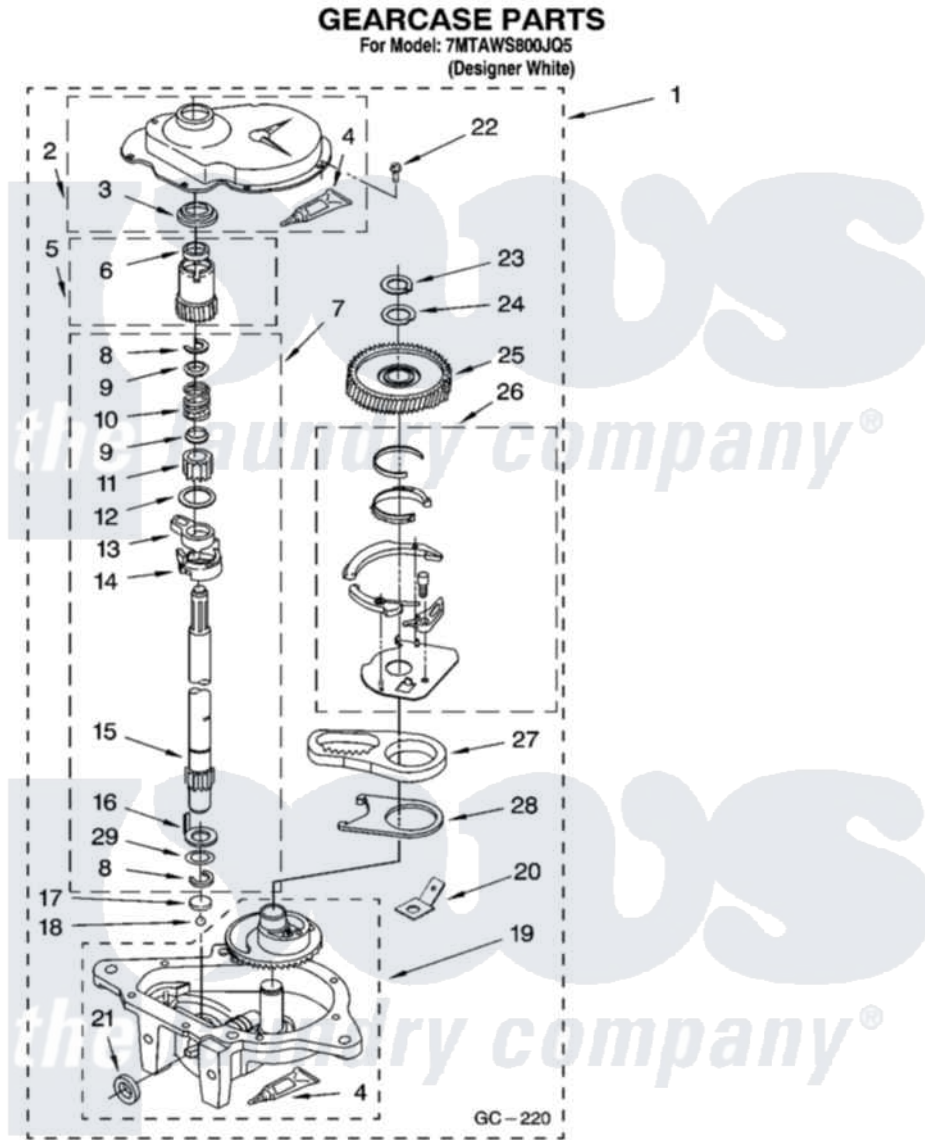

Whirlpool 7MTAWS800JQ5 08 - GEARCASE PARTS

12

8180139

Whirlpool [Residential Whirlpool 7MTAWS800JQ5 Washer Parts](#) Parts Diagram 08 - GEARCASE PARTS
Click on the part number to view part

Item	Original Part Number	Replaced By	Status	Part Description
1	8532118	3360629		Gearcase
2	285202			Cover, Gearcase
3	3349985			Seal, Gearcase Cover
4	285195			Sealer Sealer, Gasket
5	63320	285362		Gear and Pinion
6	356427			Seal, Spin Pinion
7	389387			Shaft, Agitator
8	90369		Not Available	Ring, Retaining (2)
9	62677			Retainer, Spring
10	62676			Spring, Agitator
11	63273	285509		Shaft, Agitator
12	62619			Washer, Agitator Gear
13	62580	285206		Cam-Agitator
14	62581	285206		Cam-Agitator
15	285509			Shaft, Agitator
16	62618			Washer, Cam Thrust

17	16018	285205	Bearing
18	85529	285205	Bearing
19	389230	285515	Gearcase
20	3949116	Not Available	BLOCK TAB, TERMINAL
21	285352		Seal Kit, Thrust Plug
22	3351614		Screw, Gearcase Cover Mounting
23	3362552	285765	Ring-Retrn
24	285735	285766	Washer Kit, Thrust
25	62570	285362	Gear and Pinon
26	388253	999516	Shelf-Glas
27	3349296	8546456	Rack, Connecting
28	62621		Actuator, Shift
29	388815		Washer, Intermediate 1 3976263 Miscellaneous Parts Bag 2 3976300 Washer, Inlet Hose 3 3366913 Clamp, Hose