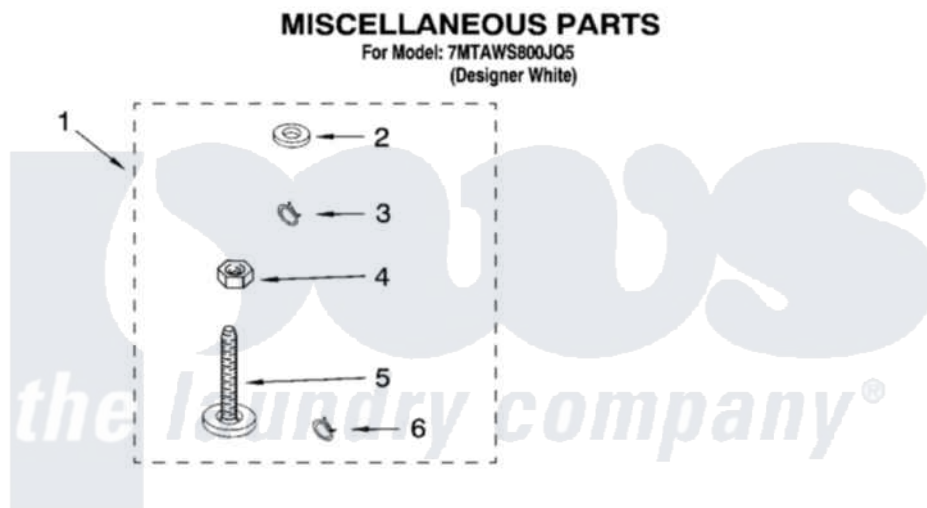

**Whirlpool 7MTAWS800JQ5 10 - MISCELLANEOUS PARTS OPTIONAL PARTS (NOT INCLUDED)**

**OPTIONAL PARTS (NOT INCLUDED)**

Whirlpool [Residential Whirlpool 7MTAWS800JQ5 Washer Parts](#) Parts Diagram 10 - MISCELLANEOUS PARTS  
**OPTIONAL PARTS (NOT INCLUDED)**  
 Click on the part number to view part

Item	Original Part Number	Replaced By	Status	Part Description
1	3976263	<a href="#">285654</a>		Parts-Misc
2	3976300	<a href="#">16123</a>		Washer Inlet-Hose Miscellaneous Parts Must be Ordered Separately.
3	3366912	<a href="#">356138</a>		Clamp, Hose
4	<a href="#">3359452</a>			Nut, Lock
5	389102	<a href="#">W10001130</a>		Foot, Leveling
6	3366913	<a href="#">3357331</a>		Clamp, Drain
"	<a href="#">72017</a>			Paint, Touch-Up
"	<a href="#">350938</a>			Paint, Pressurized Spray B
"	<a href="#">350930</a>			Paint, Pressurized Spray B
"	<a href="#">799344</a>			Paint, Touch-Up )
"	N/A		Not Available	OIL
"	<a href="#">350572</a>			Oil
"	N/A		Not Available	LUBRICANT