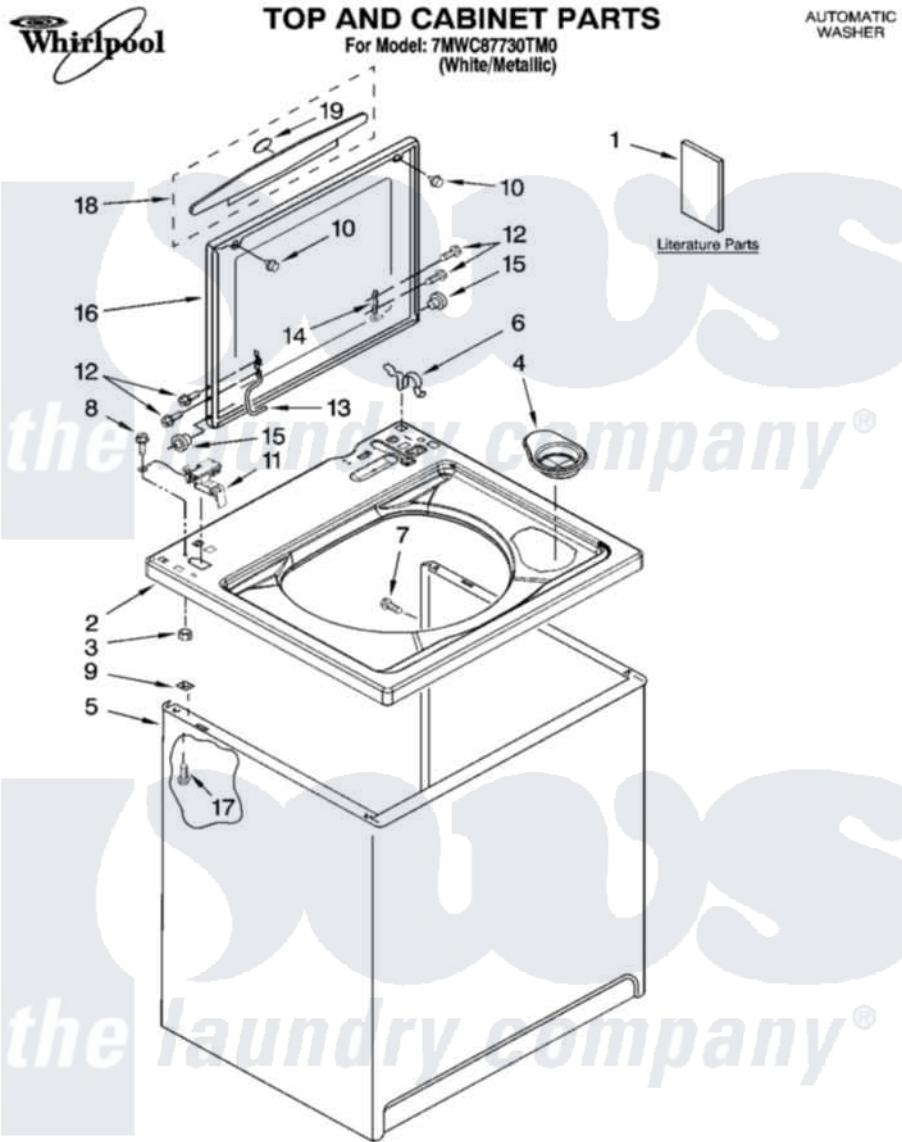

# Whirlpool 7MWC87730TM0 01 - TOP AND CABINET PARTS

8-07 Litho in U.S.A. (drd)

1

Part No. W10158438 Rev. A

Whirlpool Residential Whirlpool 7MWC87730TM0 Washer Parts Parts Diagram 01 - TOP AND CABINET PARTS  
 Click on the part number to view part

Item	Original Part Number	Replaced By	Status	Part Description
1	W10071230		Not Available	Installation Instructions
"	W10131552		Not Available	Feature Sheet
"	8539806		Not Available	Use & Care Guide
"	W10131563		Not Available	Energy Guide (Mexico)
"	W10150059		Not Available	Wiring Diagram
2	<a href="#">8566017</a>			Top
3	8533959	<a href="#">680762</a>		Nut
4	<a href="#">8566266</a>			Dispenser, Bleach
5	<a href="#">63424</a>			Cabinet
6	<a href="#">62780</a>			Clip, Top And Cabinet And Rear Panel
7	3357011	<a href="#">308685</a>		Side Trim )
8	<a href="#">3351614</a>			Screw, Gearcase Cover Mounting
9	62750			Spacer, Cabinet To Top (4)
10	<a href="#">9724509</a>			Bumper, Lid
11	<a href="#">8318084</a>			Switch, Lid

12	<a href="#">W10119828</a>		Screw, Lid Hinge Mounting
13	8559336	<a href="#">W10225136</a>	Hinge 7 Pad Assembly
14	<a href="#">91770</a>		Hinge, Lid
15	<a href="#">8319539</a>		Bearing, Lid Hinge
16	<a href="#">8541777</a>		Lid
17	<a href="#">3390631</a>		Screw, 10-16 X 3/8
18	<a href="#">W10096873</a>		Handle, Lid
19	3957286	Not Available	Insert, Handle