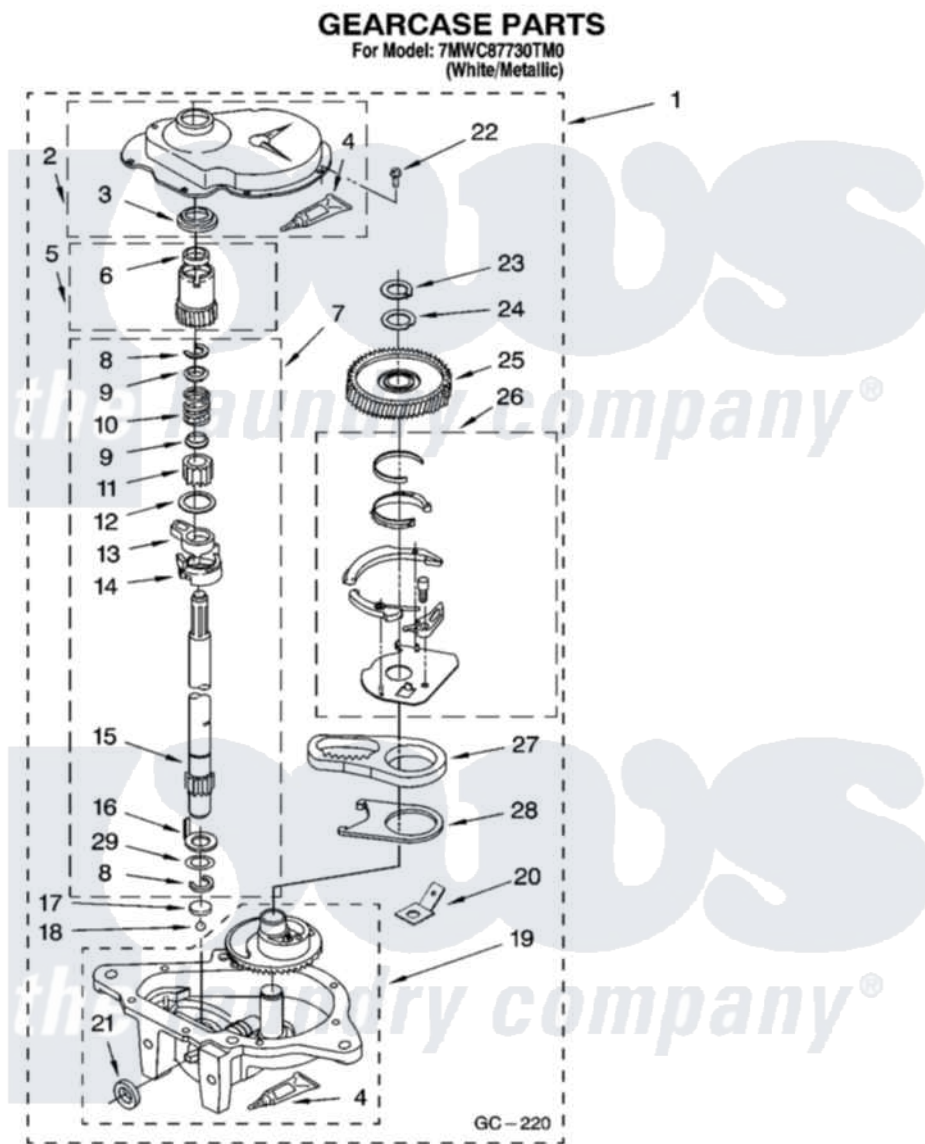

**Whirlpool 7MWC87730TM0 08 - GEARCASE PARTS, OPTIONAL PARTS
(NOT INCLUDED)**

12

W10158438

Whirlpool Residential Whirlpool 7MWC87730TM0 Washer Parts Parts Diagram 08 - GEARCASE PARTS, OPTIONAL PARTS (NOT INCLUDED)

Click on the part number to view part

Item	Original Part Number	Replaced By	Status	Part Description
1	8532118	3360629		Gearcase
2	285202			Cover, Gearcase
3	3349985			Seal, Gearcase Cover
4	285195			Sealer Sealer, Gasket
5	63320	285362		Gear and Pinon
6	356427			Seal, Spin Pinion
7	389387			Shaft, Agitator
8	90369		Not Available	Ring, Retaining (2)
9	62677			Retainer, Spring
10	62676			Spring, Agitator
11	63273	285509		Shaft, Agitator
12	62619			Washer, Agitator Gear
13	62580	285206		Cam-Agitator
14	62581	285206		Cam-Agitator
15	285509			Shaft, Agitator

16	62618		Washer, Cam Thrust
17	16018	285205	Bearing
18	85529	285205	Bearing
19	389230	285515	Gearcase
20	3949116	Not Available	BLOCK TAB, TERMINAL
21	285352		Seal Kit, Thrust Plug
22	3351614		Screw, Gearcase Cover Mounting
23	3362552	285765	Ring-Retrn
24	285735	285766	Washer Kit, Thrust
25	62570	285362	Gear and Pinon
26	388253	999516	Shelf-Glas
27	3349296	8546456	Rack, Connecting
28	62621		Actuator, Shift
29	388815		Washer, Intermediate 1 3976263 Miscellaneous Parts Bag 2 3976300 Washer, Inlet Hose 3 3366913 Clamp, Hose
	72017		Paint, Touch-Up
"	350938		Paint, Pressurized Spray B
"	350930		Paint, Pressurized Spray B
"	799344		Paint, Touch-Up)
"	BLANK	Not Available	OIL
"	350572		Oil
"	BLANK	Not Available	LUBRICANT
"	285208		Lubricant
"	BLANK	Not Available	SEALER
"	285195		Sealer Sealer, Gasket
"	BLANK	Not Available	ACCESSORY PARTS
"	367031		Water System Parts
"	280129	280129A	Break-Sphn
"	280130	280130A	Adapter
"	280131	40922	Hose