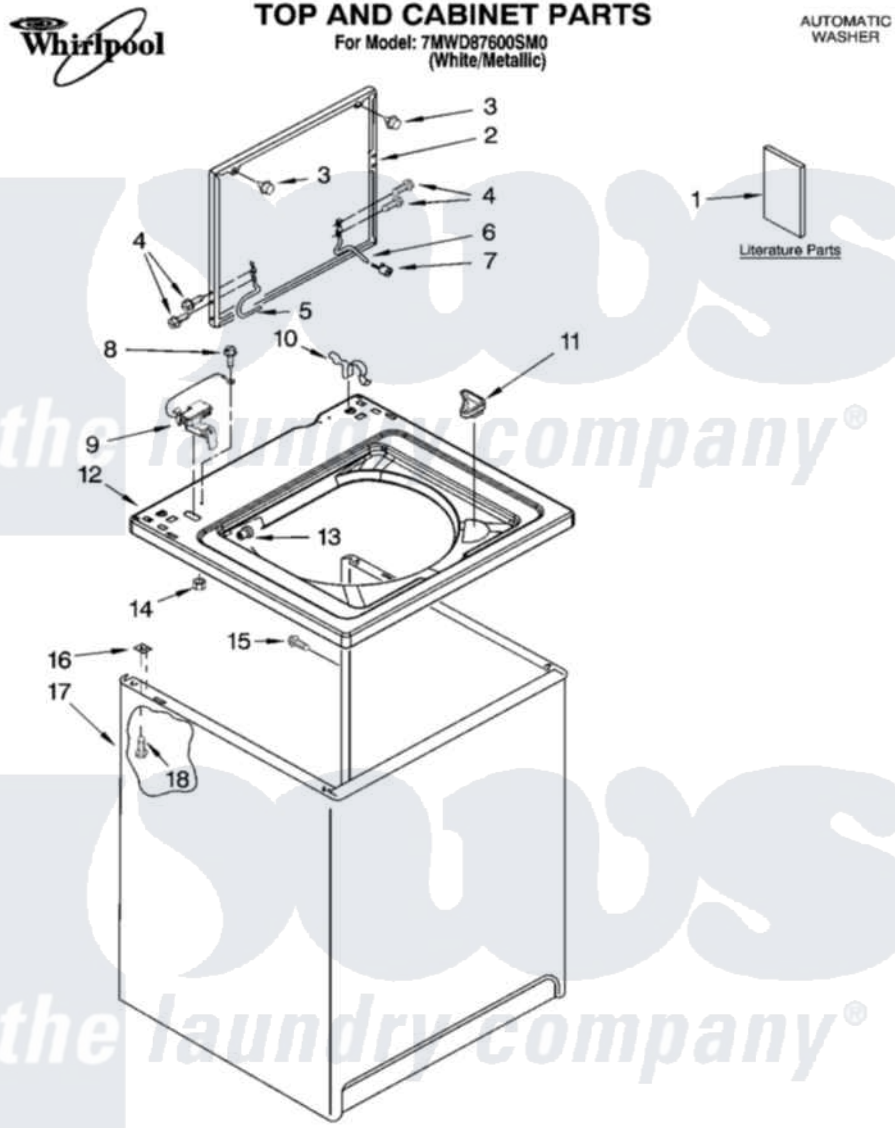

Whirlpool 7MWD87600SM0 01 - TOP AND CABINET PARTS

2-07 Litho in U.S.A. (dtd)

1

Part No. W10117067 Rev. A

Whirlpool [Residential Whirlpool 7MWD87600SM0 Washer Parts](#) Parts Diagram 01 - TOP AND CABINET PARTS
 Click on the part number to view part

Item	Original Part Number	Replaced By	Status	Part Description
1	W10071230		Not Available	Installation Instructions
"	W10096781		Not Available	Feature Sheet
"	W10096779		Not Available	Energy Guide (Mexico)
"	8539806		Not Available	Use & Care Guide
"	8543288		Not Available	Wiring Diagram
2	8557513	3957617		Lid
3	9724509			Bumper, Lid
4	W10119872	W10119828		Screw, Lid Hinge Mounting
5	8318088			Hinge, Lid
6	54583			Hinge, Lid
7	19119			Bumper, Lid Hinge
8	3351614			Screw, Gearcase Cover Mounting
9	8318084			Switch, Lid
10	62780			Clip, Top And Cabinet And Rear Panel
11	3362952			Dispenser, Bleach

12	8559483	Top
13	21258	Bearing, Lid Hinge
14	8533959	680762 Nut
15	3357011	308685 Side Trim)
16	62750	Spacer, Cabinet To Top (4)
17	63424	Cabinet
18	3390631	Screw, 10-16 X 3/8