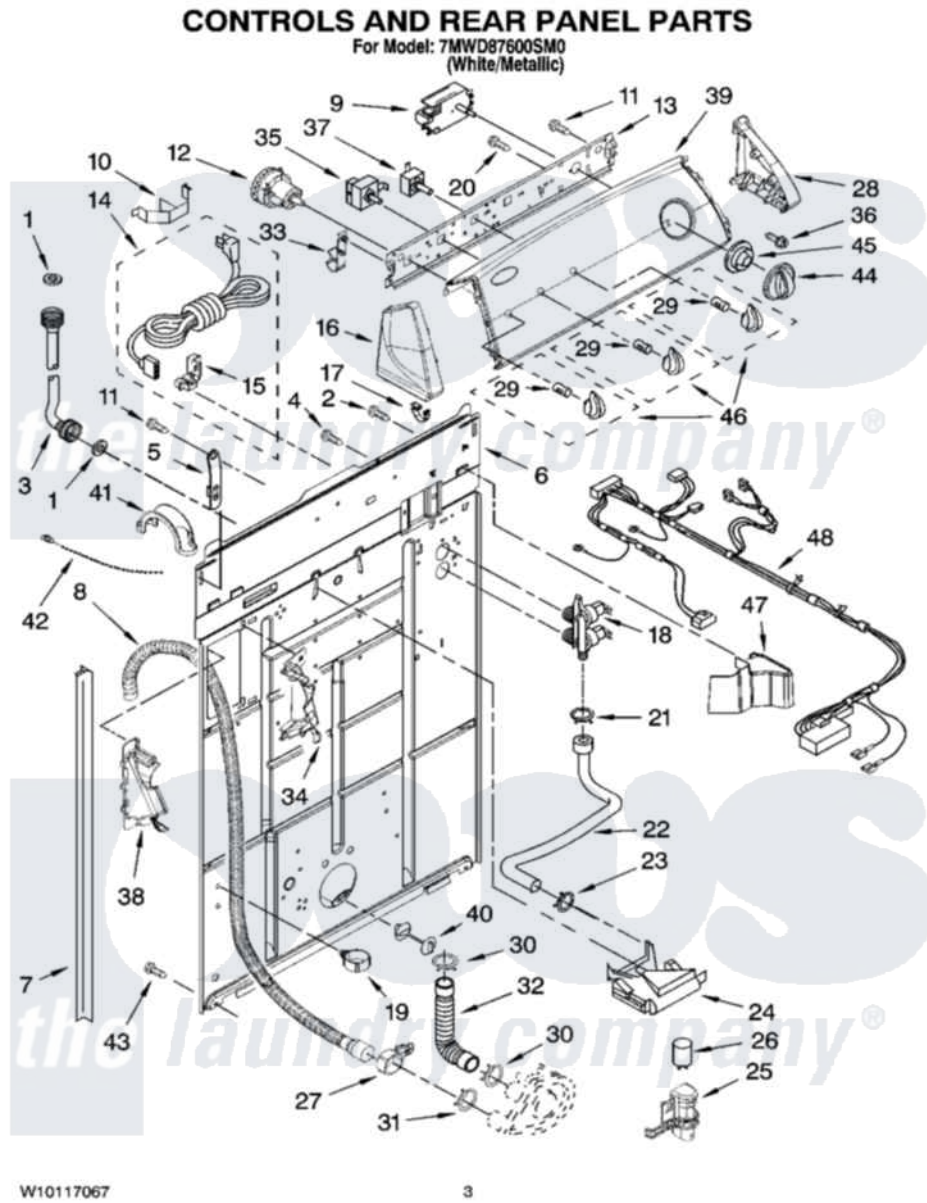

Whirlpool 7MWD87600SM0 02 - CONTROLS AND REAR PANEL PARTS

Whirlpool [Residential Whirlpool 7MWD87600SM0 Washer Parts](#) Parts Diagram 02 - CONTROLS AND REAR PANEL PARTS

[Click on the part number to view part](#)

Item	Original Part Number	Replaced By	Status	Part Description
1	3976300	16123		Washer Inlet-Hose Miscellaneous Parts Must be Ordered Separately.
2	3351614			Screw, Gearcase Cover Mounting
3	8571377	89503		Hose-Inlet
"	8571378	89503		Hose-Inlet
4	9740848			Screw, Mixing Valve Mounting
5	8568314			Strap, Console
6	8318015			Panel, Rear
7	62747			Pad, Rear Panel
8	8559373	W10096921		Drain Hose Assembly
9	3949208			Timer, Control
10	8055003			Clip, Harness And Pressure Switch
11	90767			Screw, 8A X 3/8 HeX Washer Head Tapping
12	3366847	W10337780		Switch-WL

13	8566003		Bracket, Control
14	W10115689		Cord, Power
15	3952821	285777	Relief-Str
16	8565957		Cap, End
17	8312709		Clip-Console
18	3952164	285805	Valve-Inlet
19	8541667		Clamp, Hose
20	3400073		Screw, Ground
21	301958	596669	Clamp, Manifold
22	8541607	3357328	Hose, Vacuum Break
23	370450	596669	Clamp, Manifold
24	387606	3360977	Break-Vac
25	8318046		Clip, Capacitor
26	8572717		Capacitor, Motor Start
27	8541668		Clamp, Hose
28	8565954		Cap, End
29	8536939		Clip, Knob
30	3363366	616099	Clamp
31	8317496	285655	Clamp, Hose
32	3951449	285871	Hose
33	8317975		Restraint, Harness
34	8541669		Bucket, Drain Hose
35	661612	W10168256	Switch, Water Temperature
36	3400818		Screw, Timer Mounting
37	3949187	W10168262	Switch, Rotary
38	8541658		Bucket, Drain Hose
39	W10096793		Panel, Console
40	8519200		Support, Rear Panel
41	8577378		U-Bend, Drain Hose
42	3347868	W10339879	Tie, Cable
43	62863	3390631	Screw, 10-16 X 3/8
44	8566022		Knob, Timer
45	8566018		Dial,
46	8565944		Knob, Control
47	8314879		Shield, Inlet Valve
48	3956729		Harness, Wiring