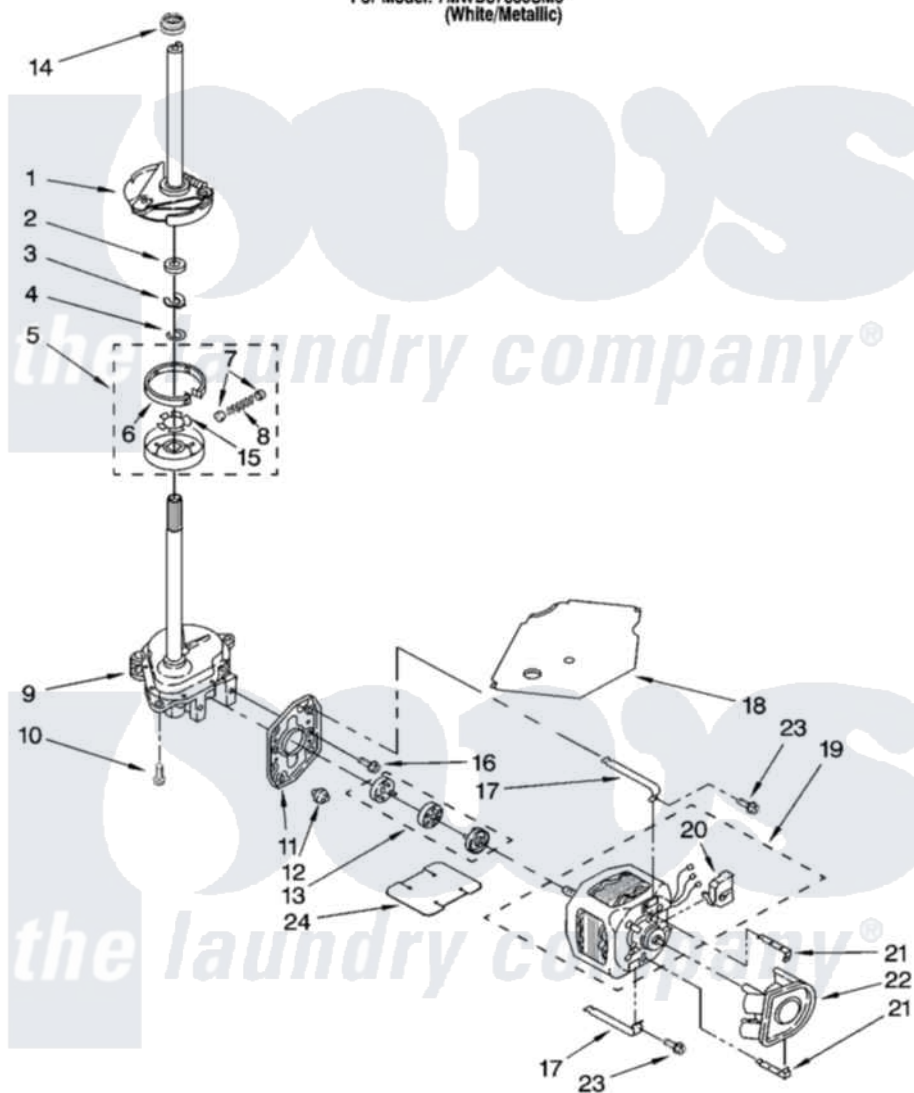

Whirlpool 7MWD87600SM0 05 - BRAKE, CLUTCH, GEARCASE, MOTOR AND PUMP PARTS

BRAKE, CLUTCH, GEARCASE, MOTOR AND PUMP PARTS

For Model: 7MWD87600SM0
(White/Metallic)

8

W10117067

Whirlpool [Residential Whirlpool 7MWD87600SM0 Washer Parts](#) Parts Diagram 05 - BRAKE, CLUTCH, GEARCASE, MOTOR AND PUMP PARTS
Click on the part number to view part

Item	Original Part Number	Replaced By	Status	Part Description
1	388952	285792		Basketdrive
2	63292			Washer, Spin Tube Thrust
3	62697	W10080230		Ring, Spin Tube Support
4	63283	285353		Ring
5	3951311	285785		Clutch
6	3951308	285790		Lining
7	62646			Cap, Clutch Spring
8	3946792			Spring And Damper Assembly
9	8532118	3360629		Gearcase
10	3357334	3400516		Screw Anti-Rattle
11	62611			Plate, Motor Mount To Gearcase
12	62691			Grommet, Motor
13	3364003	285753A		Coupling
14	8577374			Seal, Centerpost

15	3355454		Clip, Main Drive
16	3400516		Screw Anti-Rattle
17	3349637	W10086010	Retainer, Motor
18	3362089		Shield, Tub To Motor
19	8528157	661600	Motor, Main Drive
20	3952056		Switch, Main Drive Motor
21	8546127		Retainer, Pump
22	3363394		Pump
23	3387485	273556	Screw, 10-16 X 5/8
24	8316060		Shield, Tub To Motor