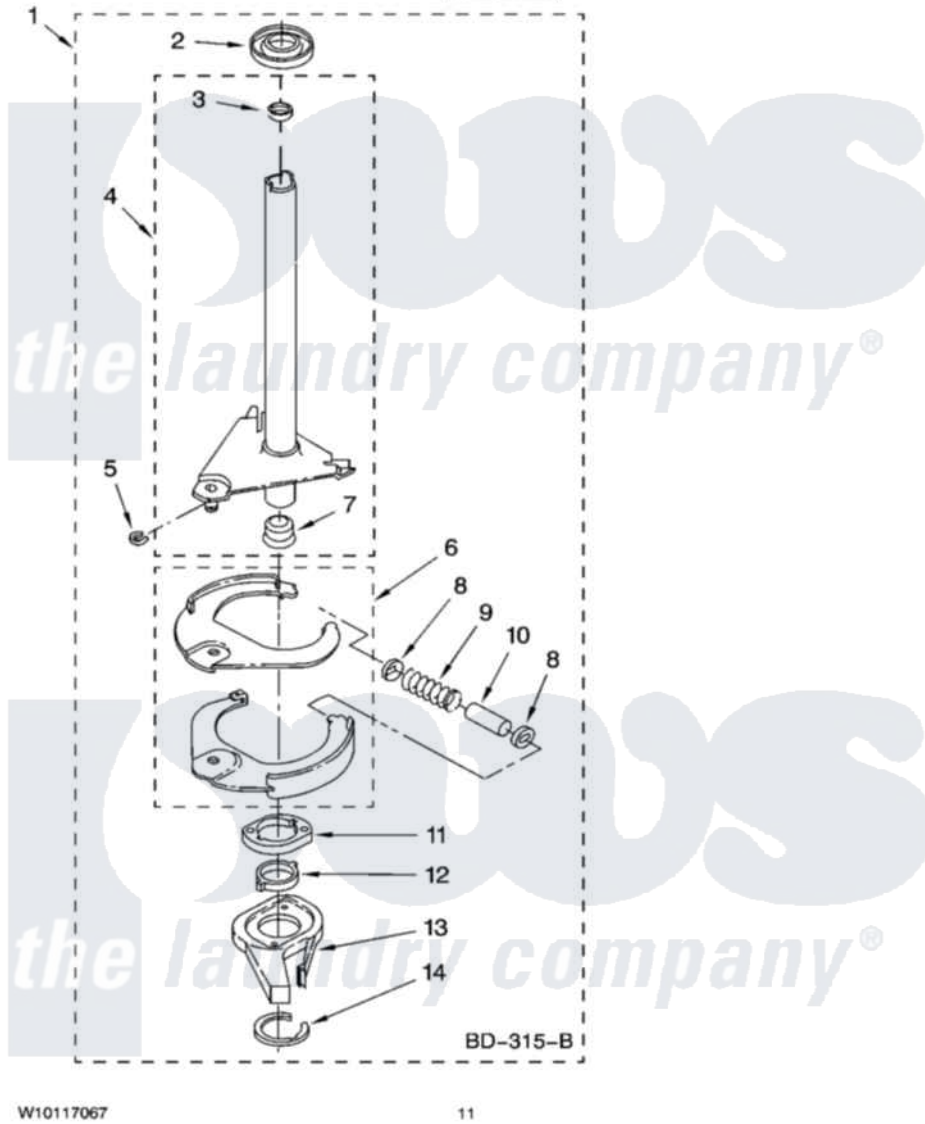

Whirlpool 7MWD87600SM0 07 - BRAKE AND DRIVE TUBE PARTS

BRAKE AND DRIVE TUBE PARTS

For Model: 7MWD87600SM0
(White/Metallic)

W10117067

11

Whirlpool Residential Whirlpool 7MWD87600SM0 Washer Parts Parts Diagram 07 - BRAKE AND DRIVE TUBE PARTS
Click on the part number to view part

Item	Original Part Number	Replaced By	Status	Part Description
1	388952	285792		Basketdrive
2	62658			Ring, Thrust
3	356427			Seal, Spin Pinion
4	64027	64208		Tube-Spin
5	64035	W10083190		Ring, Retaining
6	64232	285438		Shoe-Brake
7	62703	8546462		"T" Bearing, Spin Tube
8	3353956	285658		Sleeve
9	387806		Not Available	Spring, Brake
10	3355360	285658		Sleeve
11	661516	8546461		Cam, Brake Release
12	63022			Sleeve, Cam
13	64194	285790		Lining
14	90368	W10083200		Ring, Retaining
"	BLANK		Not Available	Following Parts Not Illustrated
"	285208			Lubricant