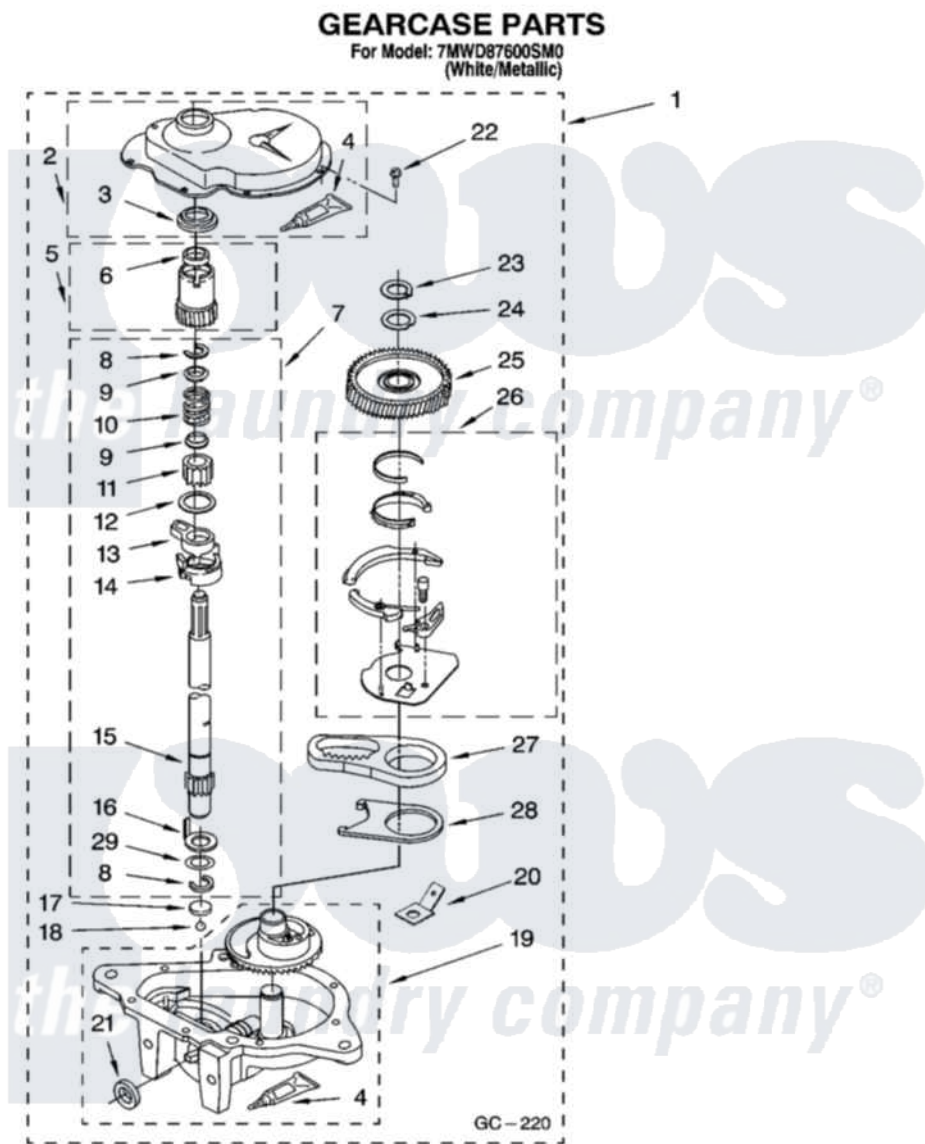

**Whirlpool 7MWD87600SM0 08 - GEARCASE PARTS, OPTIONAL PARTS
(NOT INCLUDED)**

12

W10117067

Whirlpool Residential Whirlpool 7MWD87600SM0 Washer Parts Parts Diagram 08 - GEARCASE PARTS, OPTIONAL PARTS (NOT INCLUDED)

Click on the part number to view part

Item	Original Part Number	Replaced By	Status	Part Description
1	8532118	3360629		Gearcase
2	285202			Cover, Gearcase
3	3349985			Seal, Gearcase Cover
4	285195			Sealer Sealer, Gasket
5	63320	285362		Gear and Pinion
6	356427			Seal, Spin Pinion
7	389387			Shaft, Agitator
8	90369		Not Available	Ring, Retaining (2)
9	62677			Retainer, Spring
10	62676			Spring, Agitator
11	63273	285509		Shaft, Agitator
12	62619			Washer, Agitator Gear
13	62580	285206		Cam-Agitator
14	62581	285206		Cam-Agitator
15	285509			Shaft, Agitator

16	62618		Washer, Cam Thrust
17	16018	285205	Bearing
18	85529	285205	Bearing
19	389230	285515	Gearcase
20	3949116	Not Available	BLOCK TAB, TERMINAL
21	285352		Seal Kit, Thrust Plug
22	3351614		Screw, Gearcase Cover Mounting
23	3362552	285765	Ring-Retrn
24	285735	285766	Washer Kit, Thrust
25	62570	285362	Gear and Pinon
26	388253	999516	Shelf-Glas
27	3349296	8546456	Rack, Connecting
28	62621		Actuator, Shift
29	388815		Washer, Intermediate 1 3976263 Miscellaneous Parts Bag 2 3976300 Washer, Inlet Hose 3 3366913 Clamp, Hose
	72017		Paint, Touch-Up
"	350938		Paint, Pressurized Spray B
"	350930		Paint, Pressurized Spray B
"	799344		Paint, Touch-Up)
"	BLANK	Not Available	OIL
"	350572		Oil
"	BLANK	Not Available	LUBRICANT
"	285208		Lubricant
"	BLANK	Not Available	SEALER
"	285195		Sealer Sealer, Gasket
"	BLANK	Not Available	ACCESSORY PARTS
"	367031		Water System Parts
"	280129	280129A	Break-Sphn
"	280130	280130A	Adapter
"	280131	40922	Hose