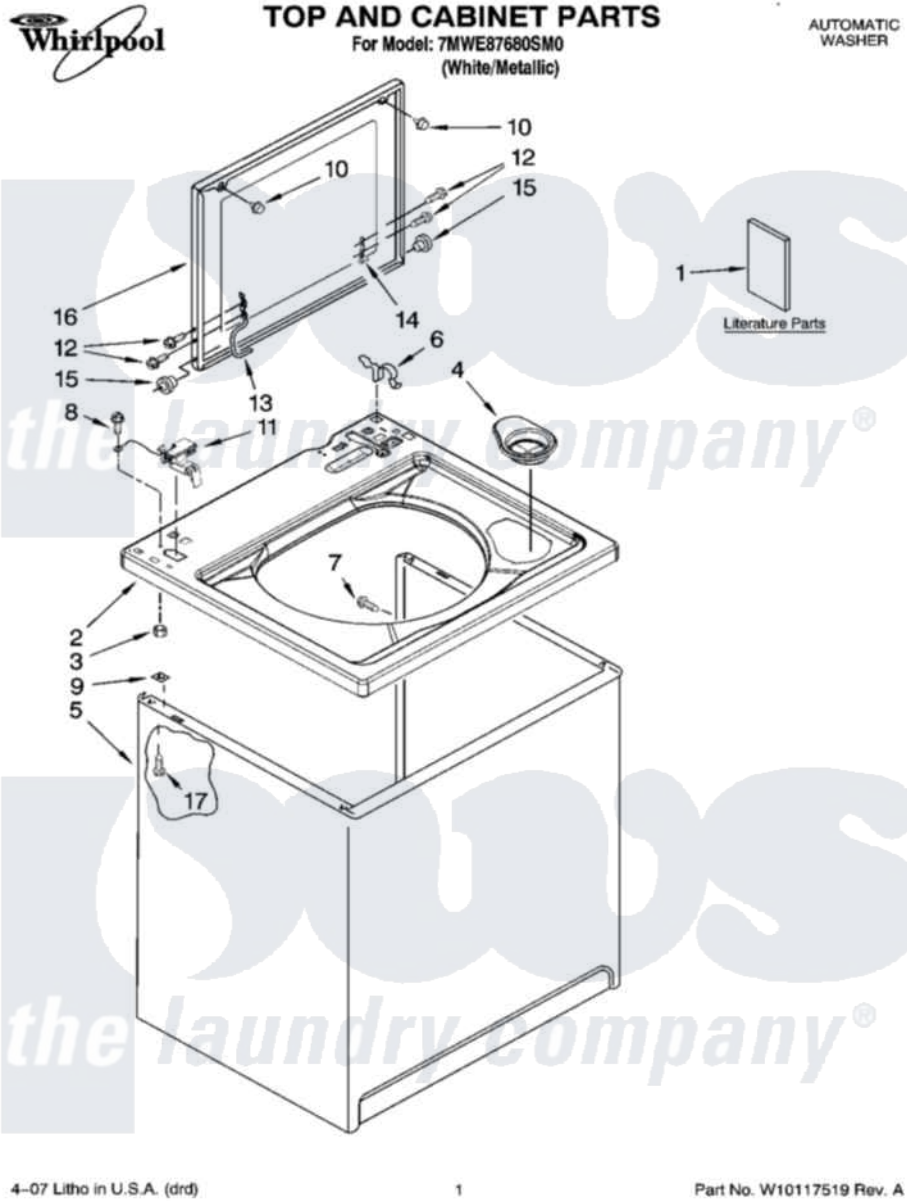

# Whirlpool 7MWE87680SM0 01 - TOP AND CABINET PARTS

4-07 Litho in U.S.A. (drd)

1

Part No. W10117519 Rev. A

Whirlpool [Residential Whirlpool 7MWE87680SM0 Washer Parts](#) Parts Diagram 01 - TOP AND CABINET PARTS  
 Click on the part number to view part

Item	Original Part Number	Replaced By	Status	Part Description
1	W10071230		Not Available	Installation Instructions
"	W10096781		Not Available	Feature Sheet
"	8539806		Not Available	Use & Care Guide
"	<a href="#">W10119828</a>			Screw, Lid Hinge Mounting
"	8542634		Not Available	Wiring Diagram
2	<a href="#">8566017</a>			Top
3	8533959	<a href="#">680762</a>		Nut
4	<a href="#">8566266</a>			Dispenser, Bleach
5	<a href="#">63424</a>			Cabinet
6	<a href="#">62780</a>			Clip, Top And Cabinet And Rear Panel
7	3357011	<a href="#">308685</a>		Side Trim )
8	<a href="#">3351614</a>			Screw, Gearcase Cover Mounting
9	62750			Spacer, Cabinet To Top (4)
10	<a href="#">9724509</a>			Bumper, Lid
11	<a href="#">8318084</a>			Switch, Lid

12	<a href="#">W10119828</a>	Screw, Lid Hinge Mounting	
13	8559336	<a href="#">W10225136</a>	Hinge 7 Pad Assembly
14	<a href="#">91770</a>	Hinge, Lid	
15	<a href="#">8319539</a>	Bearing, Lid Hinge	
16	<a href="#">8541777</a>	Lid	
17	<a href="#">3390631</a>	Screw, 10-16 X 3/8	