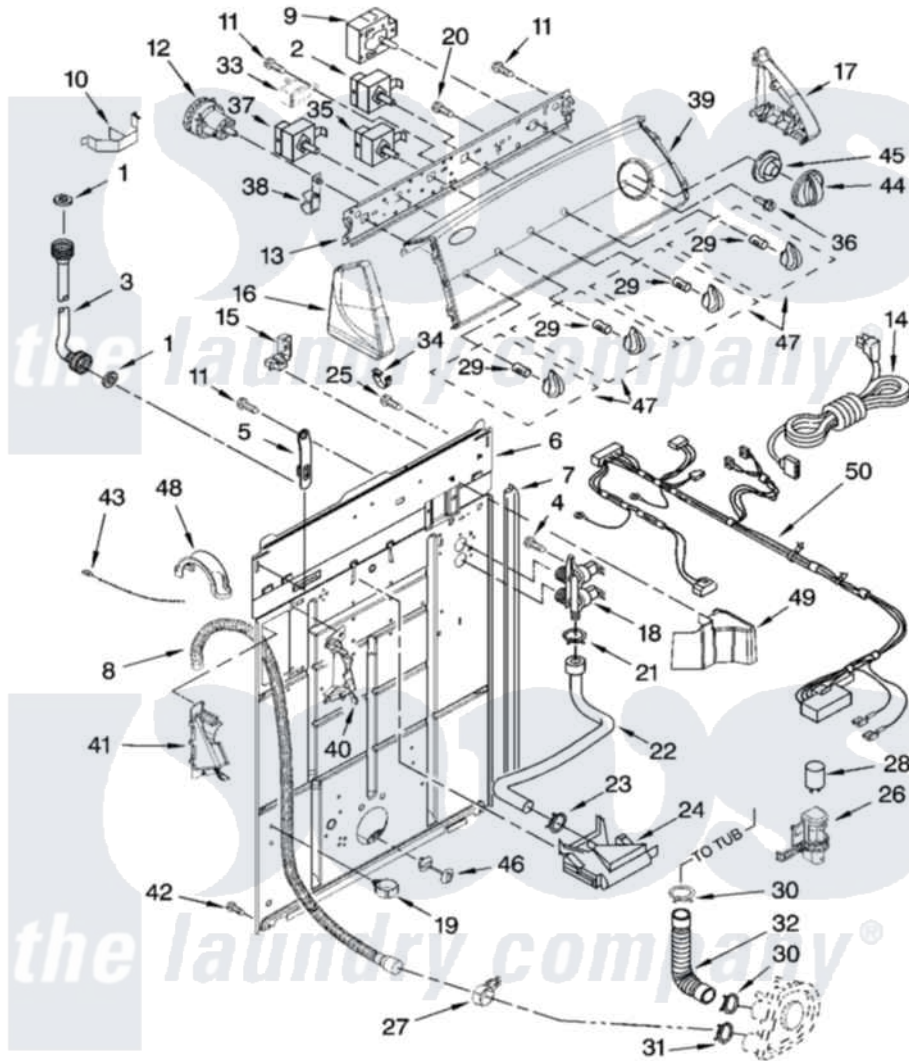

Whirlpool 7MWE87680SM0 02 - CONTROLS AND REAR PANEL PARTS

CONTROLS AND REAR PANEL PARTS

For Model: 7MWE87680SM0
(White/Metallic)

W10117519

3

Whirlpool [Residential Whirlpool 7MWE87680SM0 Washer Parts](#) Parts Diagram 02 - CONTROLS AND REAR PANEL PARTS

[Click on the part number to view part](#)

Item	Original Part Number	Replaced By	Status	Part Description
1	3976300	16123		Washer Inlet-Hose Miscellaneous Parts Must be Ordered Separately.
2	3949187	W10168262		Switch, Rotary
3	8571377	89503		Hose-Inlet
"	8571378	89503		Hose-Inlet
4	9740848			Screw, Mixing Valve Mounting
5	8568314			Strap, Console
6	8318015			Panel, Rear
7	62747			Pad, Rear Panel
8	8559373	W10096921		Drain Hose Assembly
9	3951702			Timer, Control
10	8055003			Clip, Harness And Pressure Switch
11	90767			Screw, 8A X 3/8 HeX Washer Head Tapping
12	3366845	W10339326		Switch-WL

13	8566003		Bracket, Control
14	W10115689		Cord, Power
15	3952821	285777	Relief-Str
16	8565957		Cap, End
17	8565954		Cap, End
18	3952164	285805	Valve-Inlet
19	8541667		Clamp, Hose
20	3400073		Screw, Ground
21	301958	596669	Clamp, Manifold
22	8541607	3357328	Hose, Vacuum Break
23	370450	596669	Clamp, Manifold
24	387606	3360977	Break-Vac
25	3351614		Screw, Gearcase Cover Mounting
26	8318046		Clip, Capacitor
27	8541668		Clamp, Hose
28	8572717		Capacitor, Motor Start
29	8536939		Clip, Knob
30	3363366	616099	Clamp
31	8317496	285655	Clamp, Hose
32	3951449	285871	Hose
33	694419		Mini-Buzzer
34	8312709		Clip-Console
35	3949180	W10168257	Switch, Rotary
36	3400818		Screw, Timer Mounting
37	3950347		Switch, Water Temperature
38	8317975		Restraint, Harness
39	8543027		Panel, Console
40	8541669		Bucket, Drain Hose
41	8541658		Bucket, Drain Hose
42	62863	3390631	Screw, 10-16 X 3/8
43	3347868	W10339879	Tie, Cable
44	8566022		Knob, Timer
45	8566018		Dial,
46	8519200		Support, Rear Panel
47	8565944		Knob, Control
48	8577378		U-Bend, Drain Hose
49	8314879		Shield, Inlet Valve
50	3957374		Harness, Wiring