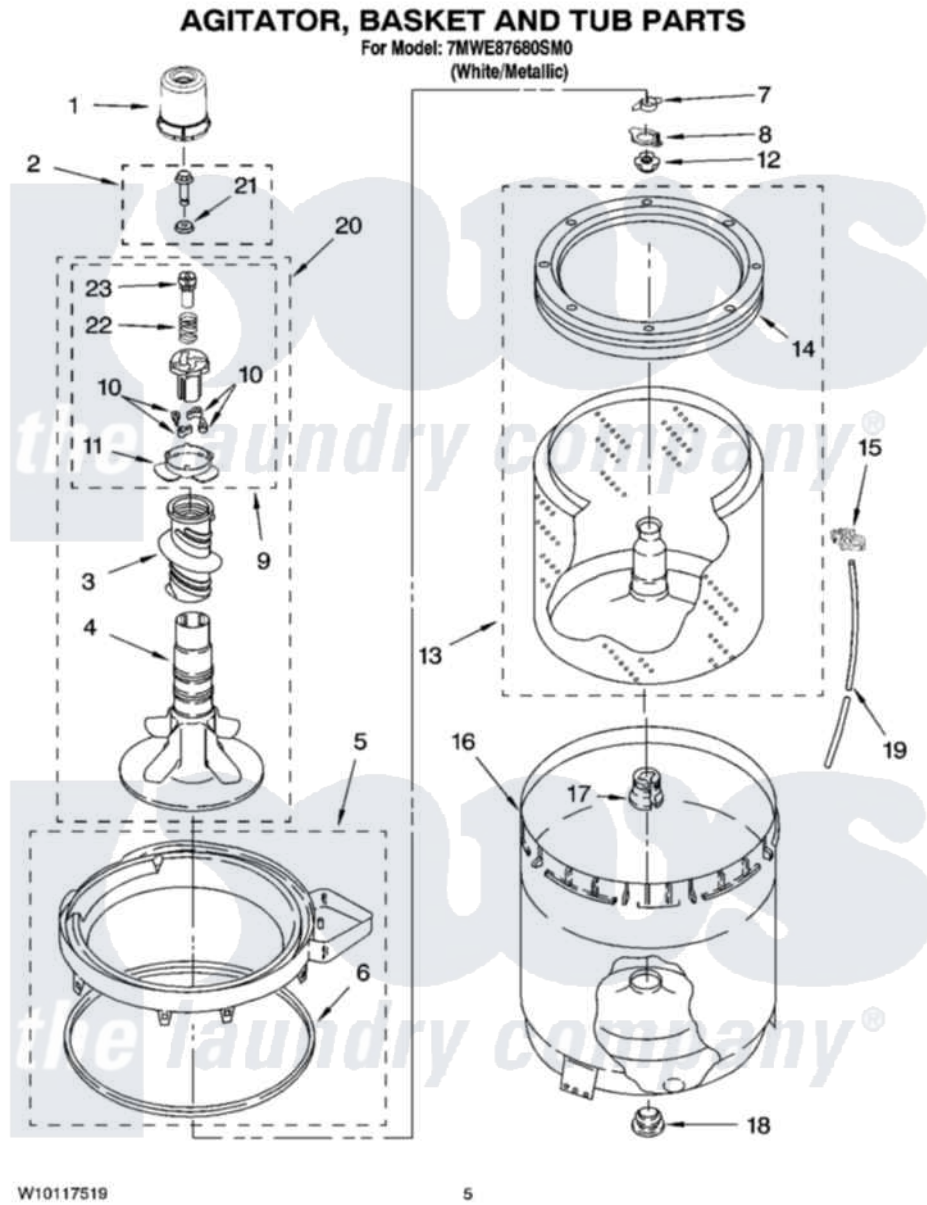

Whirlpool 7MWE87680SM0 03 - AGITATOR, BASKET AND TUB PARTS

W10117519

5

Whirlpool [Residential Whirlpool 7MWE87680SM0 Washer Parts](#) Parts Diagram 03 - AGITATOR, BASKET AND TUB PARTS

[Click on the part number to view part](#)

Item	Original Part Number	Replaced By	Status	Part Description
1	8528278			Dispenser, Fabric Softener
2	358237			Screw And Washer
3	3946996			Auger, Agitator
4	3947517			Agitator
5	8528150	W10445870		Ring-Tub
6	3976308			Gasket, Tub Ring
7	3354845			Clip, Agitator
8	8543666			Washer, Agitator
9	8537433			Cam, Driven
10	3366877	80040		Dog-Agitator
11	8055141			Bearing-Driven Cam
12	21366			Nut, Spanner
13	8526016	W10389328		Clothes Container, Assembly
14	8519788	387240		Ring, Balance
15	2219077			Clip, Pressure Switch Hose
16	63849			Strain Relief, Power Cord

17	389140		Tub Block, Basket Drive
18	383727		Gasket, Centerpodt
19	3347780	353244	Hose, Pressure Switch
20	8538246		Agitator
21	3949550		Washer
22	3946997		Spring, Compression
23	8533540		Retainer, Spring