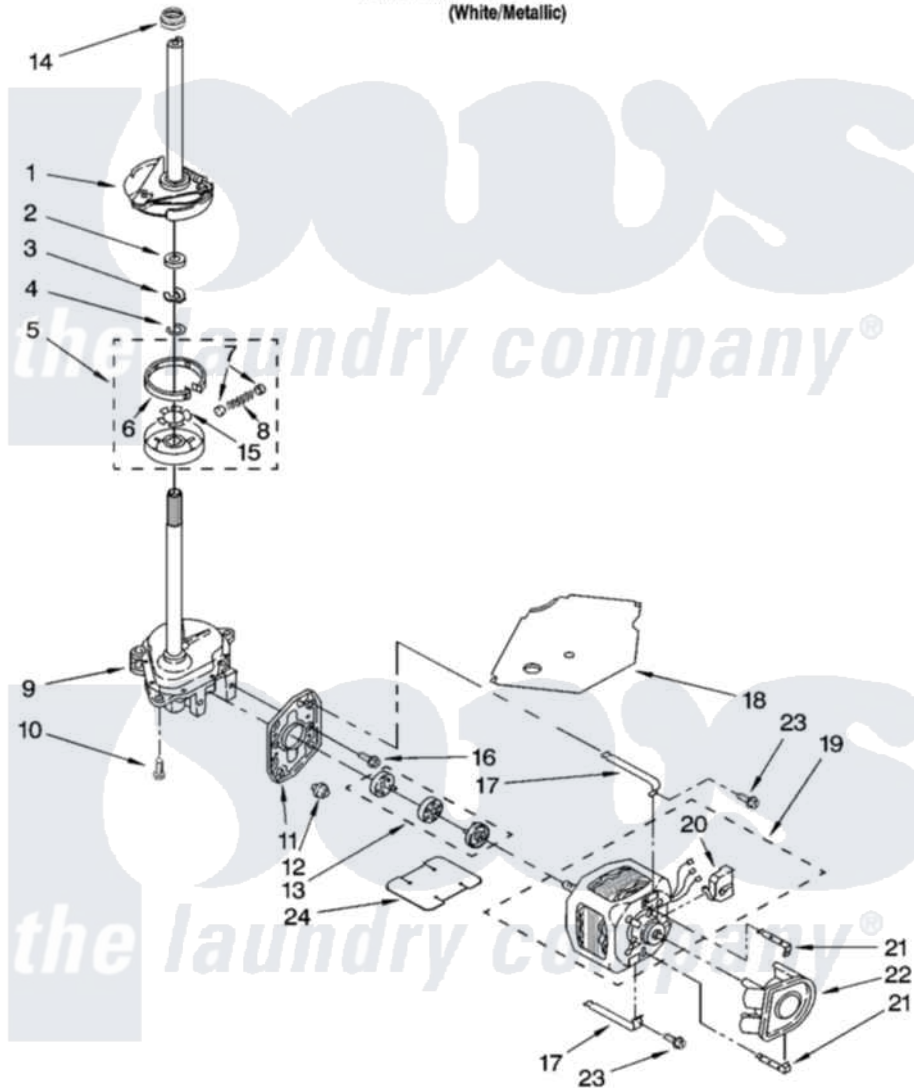

Whirlpool 7MWE87680SM0 04 - BRAKE, CLUTCH, GEARCASE, MOTOR AND PUMP PARTS

BRAKE, CLUTCH, GEARCASE, MOTOR AND PUMP PARTS

For Model: 7MWE87680SM0
(White/Metallic)

W10117519

7

Whirlpool [Residential Whirlpool 7MWE87680SM0 Washer Parts](#) Parts Diagram 04 - BRAKE, CLUTCH, GEARCASE, MOTOR AND PUMP PARTS
Click on the part number to view part

Item	Original Part Number	Replaced By	Status	Part Description
1	388952	285792		Basketdrive
2	63292			Washer, Spin Tube Thrust
3	62697	W10080230		Ring, Spin Tube Support
4	63283	285353		Ring
5	3951311	285785		Clutch
6	3951308	285790		Lining
7	62646			Cap, Clutch Spring
8	3946792			Spring And Damper Assembly
9	8532118	3360629		Gearcase
10	3357334	3400516		Screw Anti-Rattle
11	62611			Plate, Motor Mount To Gearcase
12	62691			Grommet, Motor
13	3364003	285753A		Coupling
14	8577374			Seal, Centerpost

15	3355454		Clip, Main Drive
16	3400516		Screw Anti-Rattle
17	3349637	W10086010	Retainer, Motor
18	3362089		Shield, Tub To Motor
19	8528157	661600	Motor, Main Drive
20	3952056		Switch, Main Drive Motor
21	8546127		Retainer, Pump
22	3363394		Pump
23	3387485	273556	Screw, 10-16 X 5/8
24	8316060		Shield, Tub To Motor