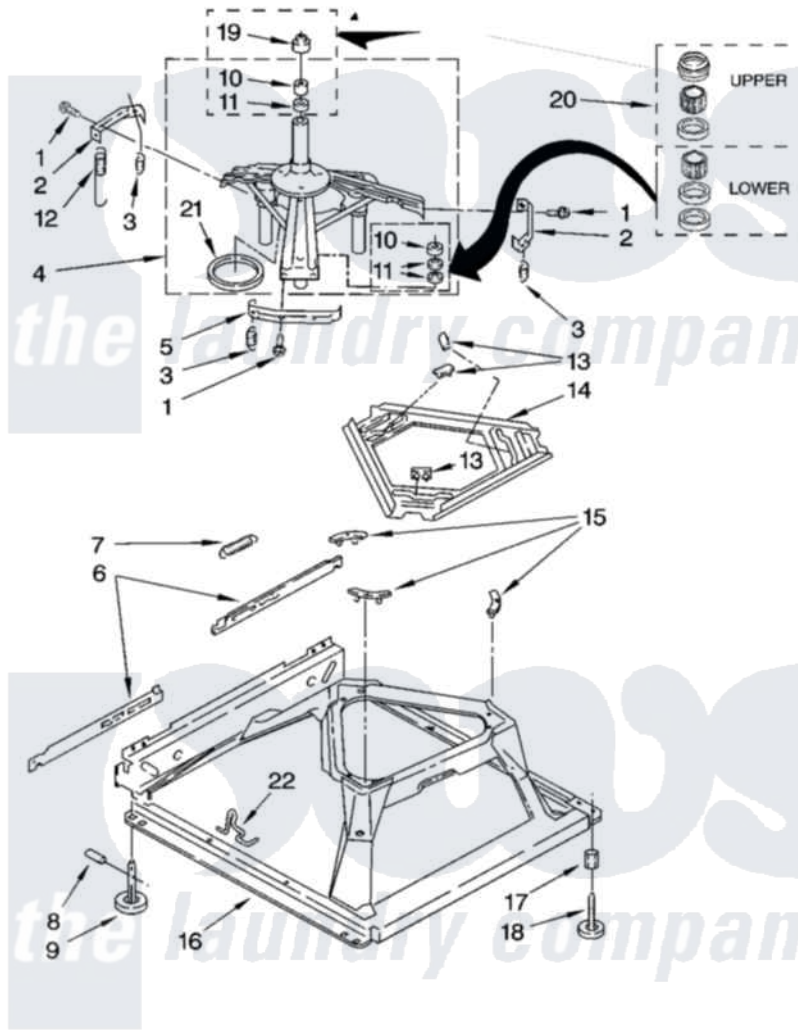

# Whirlpool 7MWE87680SM0 05 - MACHINE BASE PARTS

## MACHINE BASE PARTS

For Model: 7MWE87680SM0  
(White/Metallic)

8

W10117519

Whirlpool [Residential Whirlpool 7MWE87680SM0 Washer Parts](#) Parts Diagram 05 - MACHINE BASE PARTS  
Click on the part number to view part

Item	Original Part Number	Replaced By	Status	Part Description
1	<a href="#">3400076</a>			Screw, Bracket Mounting
2	<a href="#">64067</a>			Bracket, Spring Outer
3	<a href="#">63907</a>			Spring, Suspension
4	8575214	<a href="#">280184</a>		Support
5	<a href="#">64065</a>			Bracket, Spring Outer
6	<a href="#">63466</a>			Link, Leveling Mechanism
7	62597	<a href="#">8316845</a>		Spring
8	<a href="#">62837</a>			Pin, Knurled
9	62596	<a href="#">285244</a>		Feet-Leveling
10	<a href="#">8546455</a>			Bearing, Centerpost
11	357409	<a href="#">359449</a>		Seal, Agitator Shaft
12	388492	<a href="#">W10250667</a>		Spring, Counterweight
13	62568	<a href="#">285219</a>		Pad
14	<a href="#">3946509</a>			Plate, Suspension
15	3363660	<a href="#">285744</a>		Pad
16	3946512	<a href="#">285771</a>		Base

17	<a href="#">3359452</a>	Nut, Lock
18	<a href="#">W10001130</a>	Foot, Leveling
19	<a href="#">8577376</a>	Seal, Centerpost
20	<a href="#">285203</a>	Centerpost Bearing Kit
21	<a href="#">63134</a>	Ring, Sound Deadening
22	63806	<a href="#">W10145155</a> Retainer, Suspension Spring