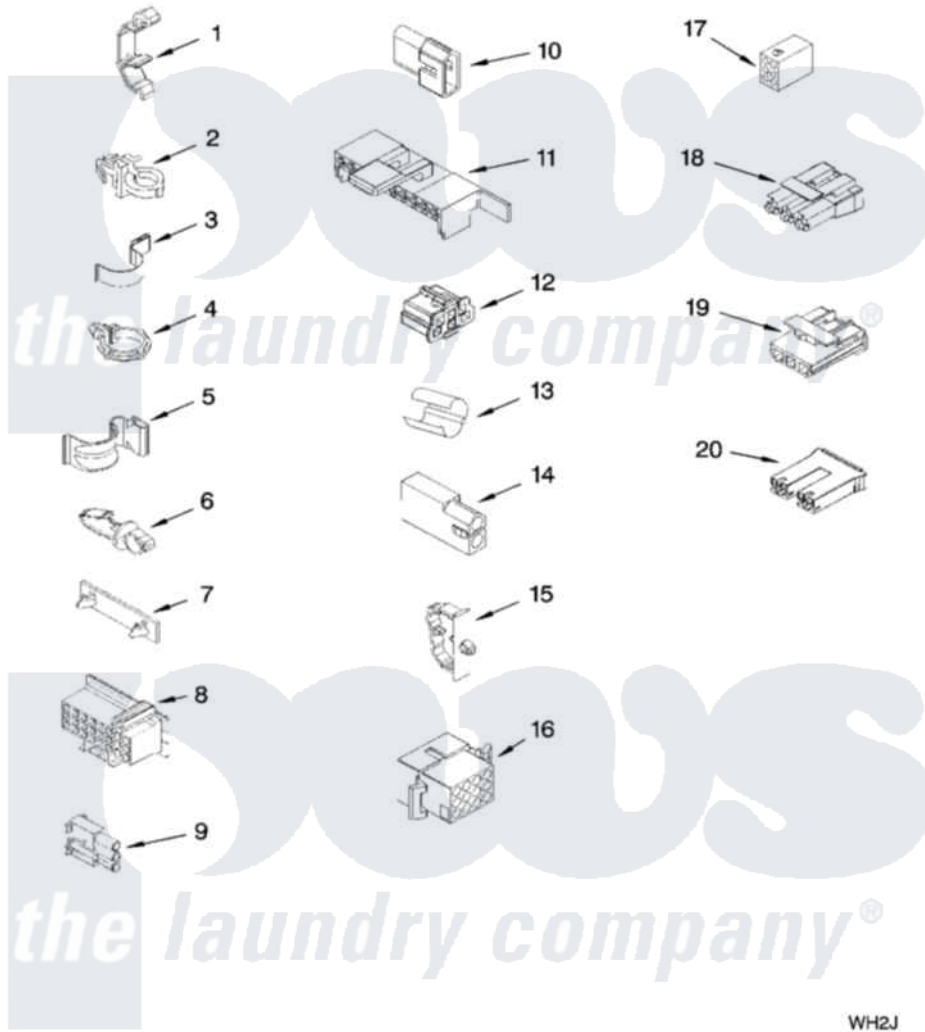

# Whirlpool 7MWE87680SM0 06 - WIRING HARNESS PARTS

## WIRING HARNESS PARTS

For Model: 7MWE87680SM0  
(White/Metallic)

W10117519

9

Whirlpool [Residential Whirlpool 7MWE87680SM0 Washer Parts](#) Parts Diagram 06 - WIRING HARNESS PARTS  
Click on the part number to view part

Item	Original Part Number	Replaced By	Status	Part Description
1	<a href="#">3349557</a>			Retainer, Harness
2	388498		Not Available	Clip, Harness
3	3347812	<a href="#">8528351</a>		Clip
4	3352501	<a href="#">8559320</a>		Restraint, Hose
5	<a href="#">90016</a>			Clip, Pressure Switch Hose
6	3390496	<a href="#">8281256</a>		Clip, Harness
7	<a href="#">389379</a>			Retainer, Side To Feature Panel
8	<a href="#">3948614</a>			Disconnect Block
"	<a href="#">352089</a>			Timer, Block Disconnect
9	<a href="#">62889</a>			Receptacle, Terminal
10	<a href="#">353424</a>			Plug, Terminal
11	<a href="#">62505</a>			Block, Disconnect
12	<a href="#">3347243</a>			Block, Disconnect
13	<a href="#">63523</a>			Harness, Protector
14	<a href="#">717252</a>			Receptacle, Terminal
15	<a href="#">3352944</a>			Clip, Harness

16	3390423		Not Available	Block, Disconnect (12-Way) (Timer) (Use Term. 94613)
17	3347730		Not Available	Receptacle, (6-Way) (Use Term. 94613)
18	3948617	<a href="#">2172937</a>		Connector
19	<a href="#">3360056</a>			Connector
20	<a href="#">3354925</a>			Block, Connector
"	<a href="#">3354926</a>			Block, Connector