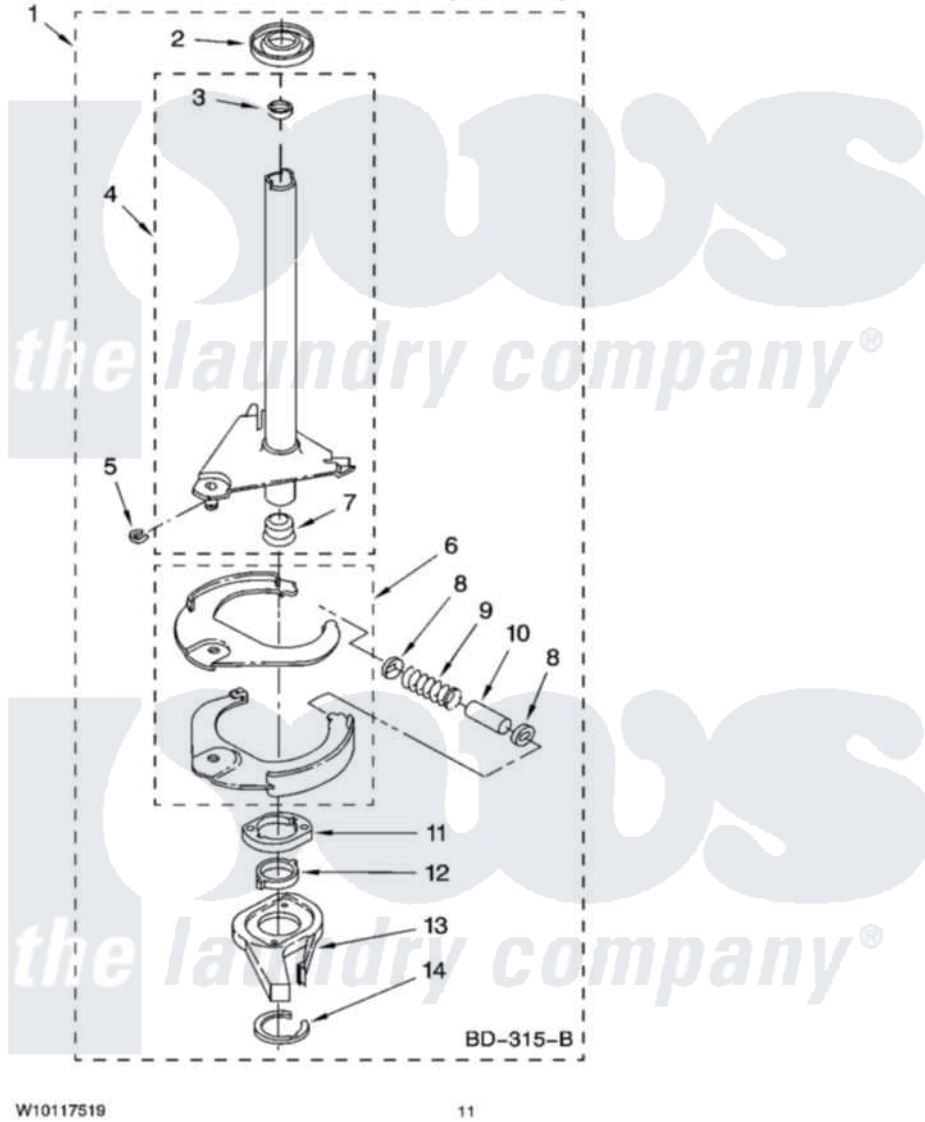

Whirlpool 7MWE87680SM0 07 - BRAKE AND DRIVE TUBE PARTS

BRAKE AND DRIVE TUBE PARTS

For Model: 7MWE87680SM0
(White/Metallic)

W10117519

11

Whirlpool Residential Whirlpool 7MWE87680SM0 Washer Parts Parts Diagram 07 - BRAKE AND DRIVE TUBE PARTS
Click on the part number to view part

Item	Original Part Number	Replaced By	Status	Part Description
1	388952	285792		Basketdrive
2	62658			Ring, Thrust
3	356427			Seal, Spin Pinion
4	64027	64208		Tube-Spin
5	64035	W10083190		Ring, Retaining
6	64232	285438		Shoe-Brake
7	62703	8546462		"T" Bearing, Spin Tube
8	3353956	285658		Sleeve
9	387806		Not Available	Spring, Brake
10	3355360	285658		Sleeve
11	661516	8546461		Cam, Brake Release
12	63022			Sleeve, Cam
13	64194	285790		Lining
14	90368	W10083200		Ring, Retaining
"	BLANK		Not Available	Following Parts Not Illustrated
"	285208			Lubricant