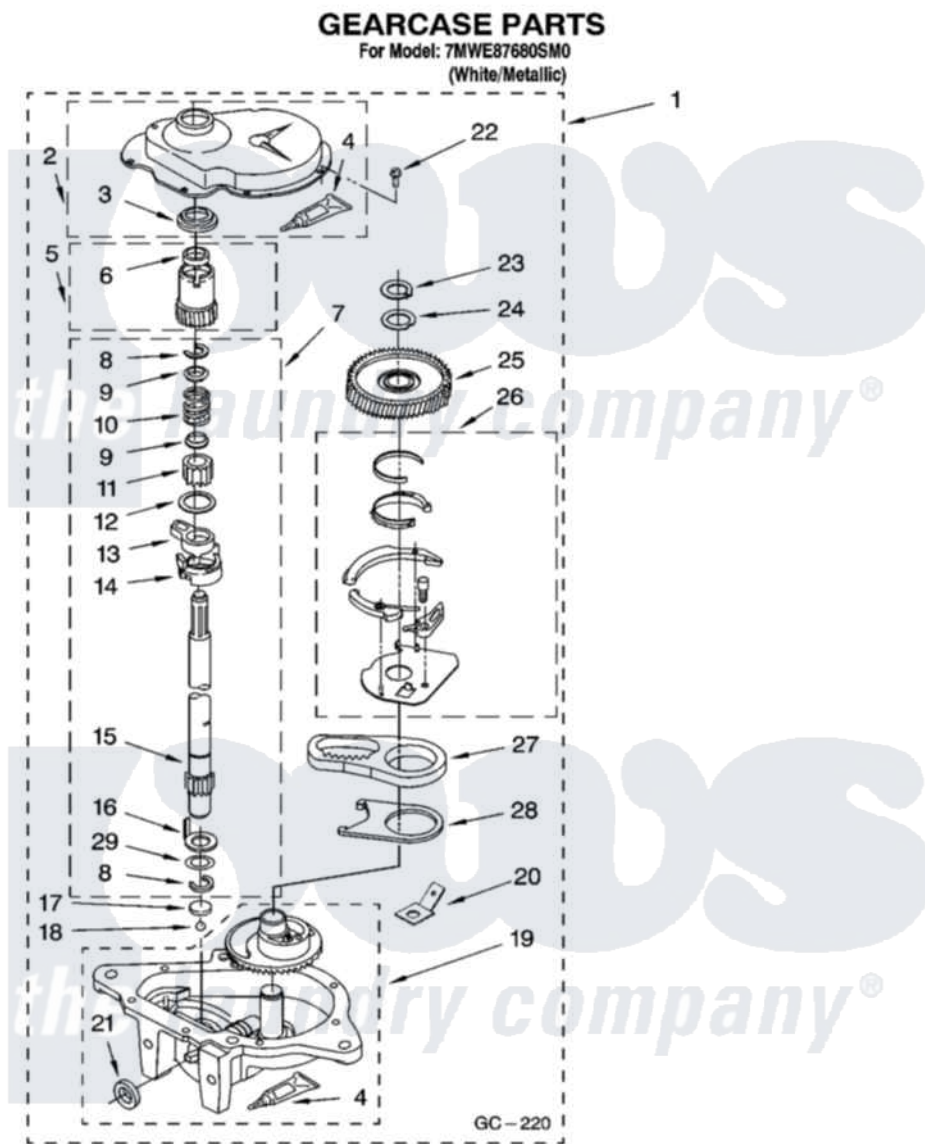

Whirlpool 7MWE87680SM0 08 - GEARCASE PARTS, OPTIONAL PARTS (NOT INCLUDED)

12

W10117519

Whirlpool Residential Whirlpool 7MWE87680SM0 Washer Parts Parts Diagram 08 - GEARCASE PARTS, OPTIONAL PARTS (NOT INCLUDED)

Click on the part number to view part

Item	Original Part Number	Replaced By	Status	Part Description
1	8532118	3360629		Gearcase
2	285202			Cover, Gearcase
3	3349985			Seal, Gearcase Cover
4	285195			Sealer Sealer, Gasket
5	63320	285362		Gear and Pinion
6	356427			Seal, Spin Pinion
7	389387			Shaft, Agitator
8	90369		Not Available	Ring, Retaining (2)
9	62677			Retainer, Spring
10	62676			Spring, Agitator
11	63273	285509		Shaft, Agitator
12	62619			Washer, Agitator Gear
13	62580	285206		Cam-Agitator
14	62581	285206		Cam-Agitator
15	285509			Shaft, Agitator

16	62618		Washer, Cam Thrust
17	16018	285205	Bearing
18	85529	285205	Bearing
19	389230	285515	Gearcase
20	3949116	Not Available	BLOCK TAB, TERMINAL
21	285352		Seal Kit, Thrust Plug
22	3351614		Screw, Gearcase Cover Mounting
23	3362552	285765	Ring-Retrn
24	285735	285766	Washer Kit, Thrust
25	62570	285362	Gear and Pinon
26	388253	999516	Shelf-Glas
27	3349296	8546456	Rack, Connecting
28	62621		Actuator, Shift
29	388815		Washer, Intermediate 1 3976263 Miscellaneous Parts Bag 2 3976300 Washer, Inlet Hose 3 3366913 Clamp, Hose
	72017		Paint, Touch-Up
"	350938		Paint, Pressurized Spray B
"	350930		Paint, Pressurized Spray B
"	799344		Paint, Touch-Up)
"	BLANK	Not Available	OIL
"	350572		Oil
"	BLANK	Not Available	LUBRICANT
"	285208		Lubricant
"	BLANK	Not Available	SEALER
"	285195		Sealer Sealer, Gasket
"	BLANK	Not Available	ACCESSORY PARTS
"	367031		Water System Parts
"	280129	280129A	Break-Sphn
"	280130	280130A	Adapter
"	280131	40922	Hose