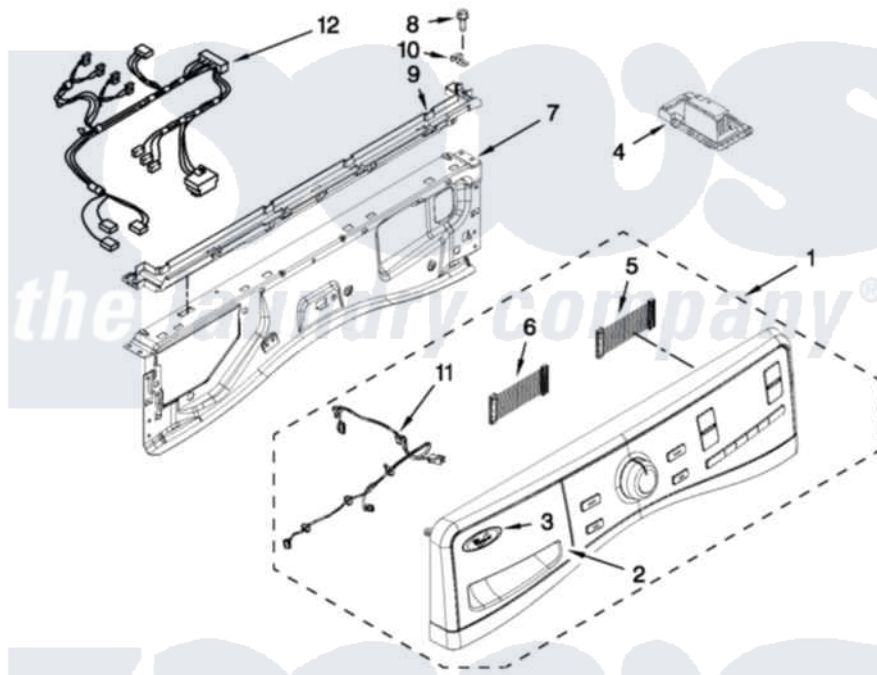

Whirlpool 7MFW95HEYL0 03 - CONTROL PANEL PARTS

CONTROL PANEL PARTS

For Model: 7MFW95HEYL0
(Silver)

FOR ORDERING INFORMATION REFER TO PARTS PRICE LIST

4

W10471004

Whirlpool [Residential Whirlpool 7MFW95HEYL0 Washer Parts](#) Parts Diagram 03 - CONTROL PANEL PARTS
Click on the part number to view part

Item	Original Part Number	Replaced By	Status	Part Description
1	W10369552			Console Asssembly
2	W10327027			Handle, Dispenser Drawer
3	W10117943	8303811		Badge, Assembly
4	W10410761			Control Unit, Central
5	W10267937			Harness, Jumper
6	W10267938			Harness, UI Jumper
7	W10208197			Bracket, Console
8	W10142290			Screw, 8-18 X 5/16
9	W10317570			Water Channel
10	W10317566			Spring, Clip Water Channel
11	W10271988			Harness, Main UI
12	W10271980			Harness, Wiring