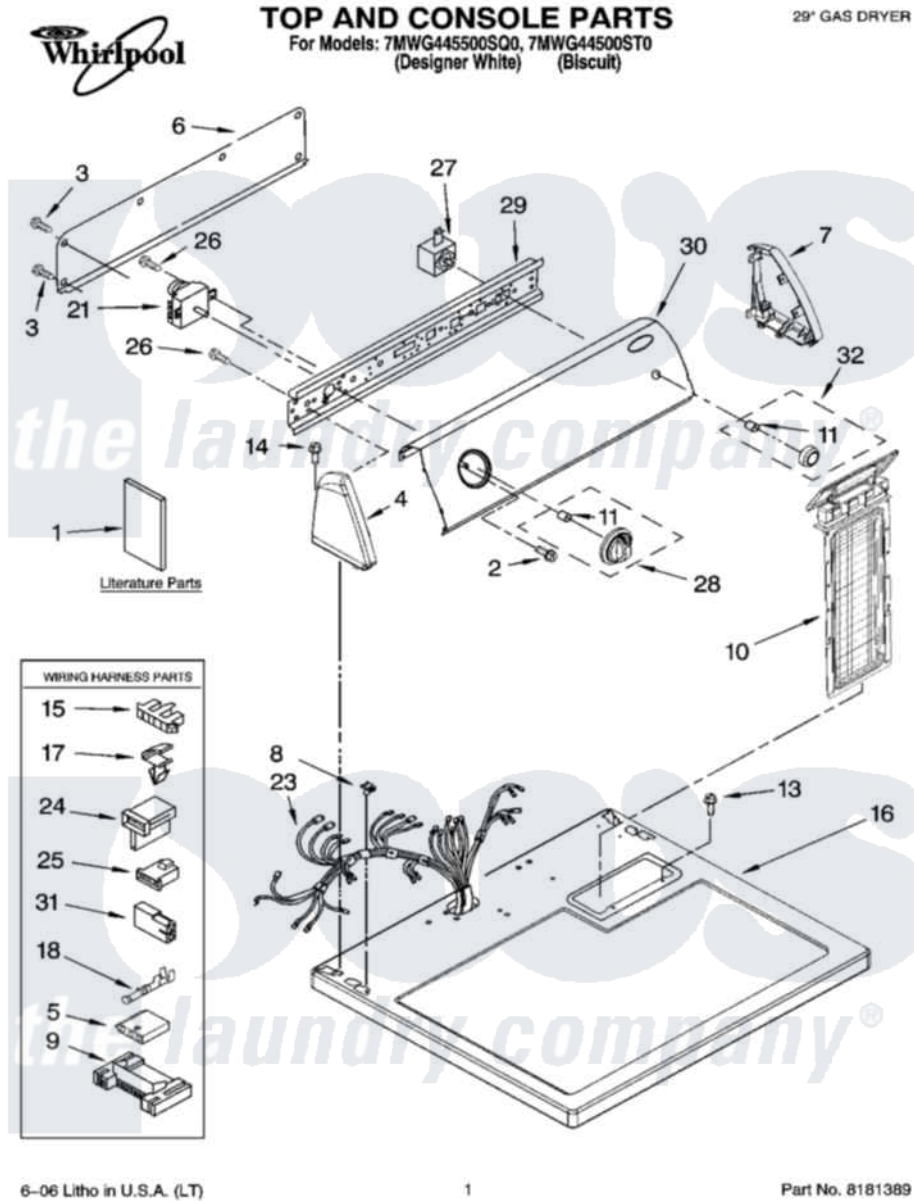

Whirlpool 7MWG44500ST0 01 - TOP AND CONSOLE PARTS

6-06 Litho in U.S.A. (LT)

1

Part No. 8181389

Whirlpool [Residential Whirlpool 7MWG44500ST0 Dryer Parts](#) Parts Diagram 01 - TOP AND CONSOLE PARTS
 Click on the part number to view part

Item	Original Part Number	Replaced By	Status	Part Description
1	8565897		Not Available	Use And Care Guide
"	8579563		Not Available	Sheet, Cycle Feature
"	8564241		Not Available	Instructions, Installation
"	8533203		Not Available	Wiring Diagram
"	BLANK		Not Available	Following May Be Purchased DO-IT-YOURSELF REPAIR MANUALS
"	677818		Not Available	Manual, Do-It- Yourself Repair (Dryer)
2	8533951	3400859		Screw, Grounding
3	693995			Screw, Hex Head
4	8271369	279962		Endcap
"	8314852			Cap, End
5	3936144			Do-It-Yourself Repair Manuals
6	8274261			Do-It-Yourself Repair Manuals
7	8271363	279962		Endcap
"	8314851			Cap, End

8	357213		Nut, Push-In
9	3395683		Receptacle, Multi-Terminal
10	8557861		Screen, Lint
"	8557862		Screen, Lint
11	8536939		Clip, Knob
13	688983	487240	Screw, For Mtg. Service Capacitor
14	388326		Screw, 8-18 X 1.25
15	3397269		Connector, Timer
16	8557930	8563985	Top
"	8557931	8563986	Top
17	3394427		Clip-Harness
18	94614		Terminal
21	3976584		Timer Assembly
23	8299876		Harness, Wiring
24	3403499		Connector, 2-Position
25	3403498		Connector, 3-Position
26	8533971	90767	Screw, 8A X 3/8 HeX Washer Head Tapping
27	3977456		Switch, Push-To-Start
28	8566061		Timer Knob Assembly
"	8566064		Timer Knob Assembly
29	8544895		Bracket, Control
30	8543033		Panel, Control
"	8543034		Panel, Control
31	717252		Receptacle, Terminal
32	8566065		Knob, Push-To-Start
"	8566068		Knob, Push-To-Start