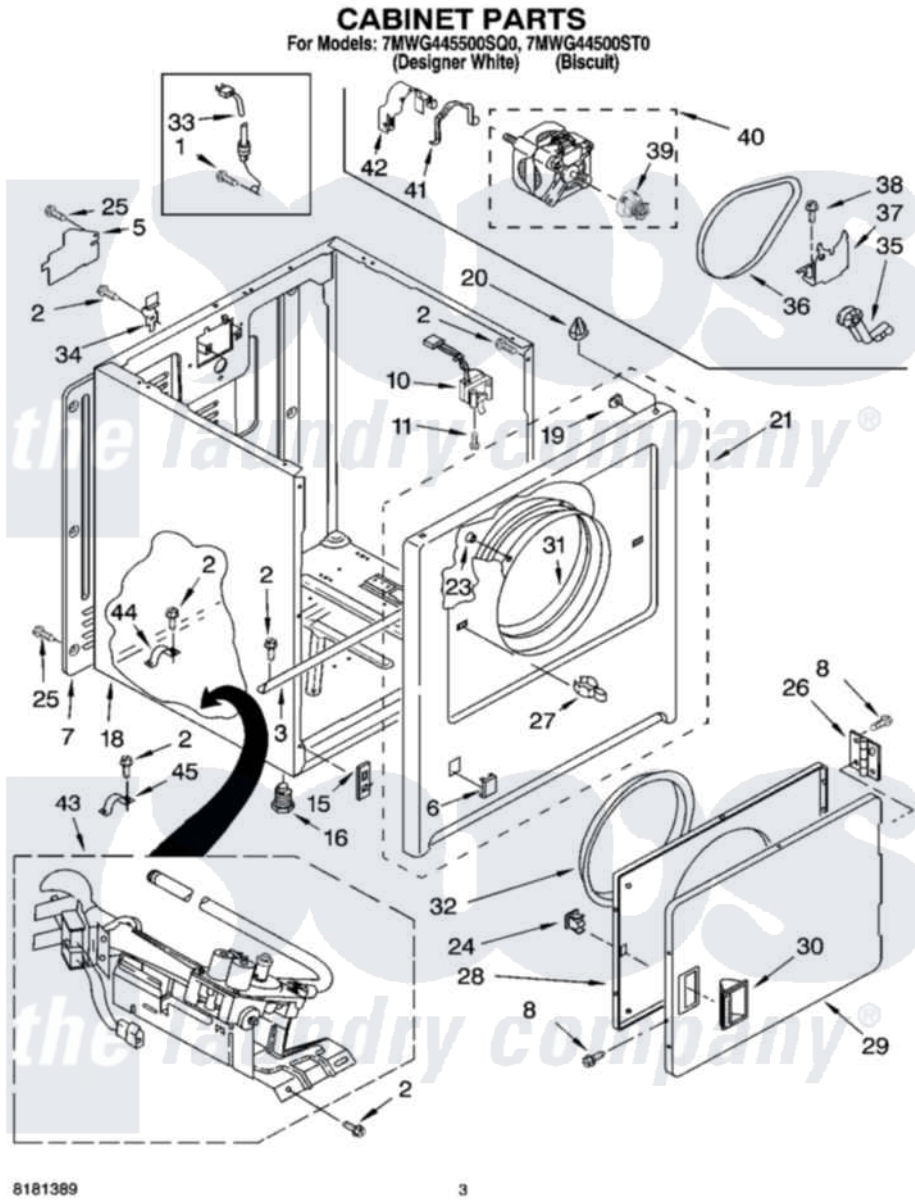

Whirlpool 7MWG44500ST0 02 - CABINET PARTS

Whirlpool Residential Whirlpool 7MWG44500ST0 Dryer Parts Parts Diagram 02 - CABINET PARTS
Click on the part number to view part

Item	Original Part Number	Replaced By	Status	Part Description
1	697776	4331106		Screw, No.10-32 X 7/16
2	343641	681414		Screw, 10AB X 1/2
3	8541400			Bracket, Cabinet
5	3396795			Cover, Terminal Block
6	3394975			Plug, Front Panel
"	3394978			Plug, Front Panel
7	3396807	280040		Panel-Rear
8	342055	488627		Screw
10	3406102			Door Switch Assembly
11	697773	3395530		Screw
15	3394083			Clip, Front Panel
16	3392100	49621		Feet-Leveling
"	279810			Foot-Optional
18	8530603	8533643		Cabinet
"	8530606	3977306		Cabinet
19	98234			Clip, U-Bend

20	690363	18776	Lock, Front Top
21	3394895	280022	Panel
"	8537517	280021	Panel
23	685203	279220	Clip
24	3389441		Door Catch Assembly
25	693995		Screw, Hex Head
26	348023		Hinge And Pin Assembly
27	696144	279570	Latch
28	695656	280077	Door
29	348205		Door, Front
"	3978598		Door, Front
30	686711		Handle, Door
"	3978592		Handle, Door
31	8066123	279264	Air Channel Box
32	3390734		Seal, Door
33	344020	3401402	Cord, Power
34	8066217		Hinge, Top
35	691366		Idler And Pulley Assembly
36	8066065	341241	Belt
37	348780		Base, Motor
38	3400500		Bolt, 3405245 5/16-18 X 3/4
39	8066184		Pulley, Motor
40	8066206	279827	Motor-Drve
41	660658		Clamp, Motor Mounting 343481 685441
42	3404162		Clamp, Motor
43	8318272	W10465748	Burner-Gas
44	341029		Clamp, Pipe Door Spring
45	3980175		Clamp, Elbow