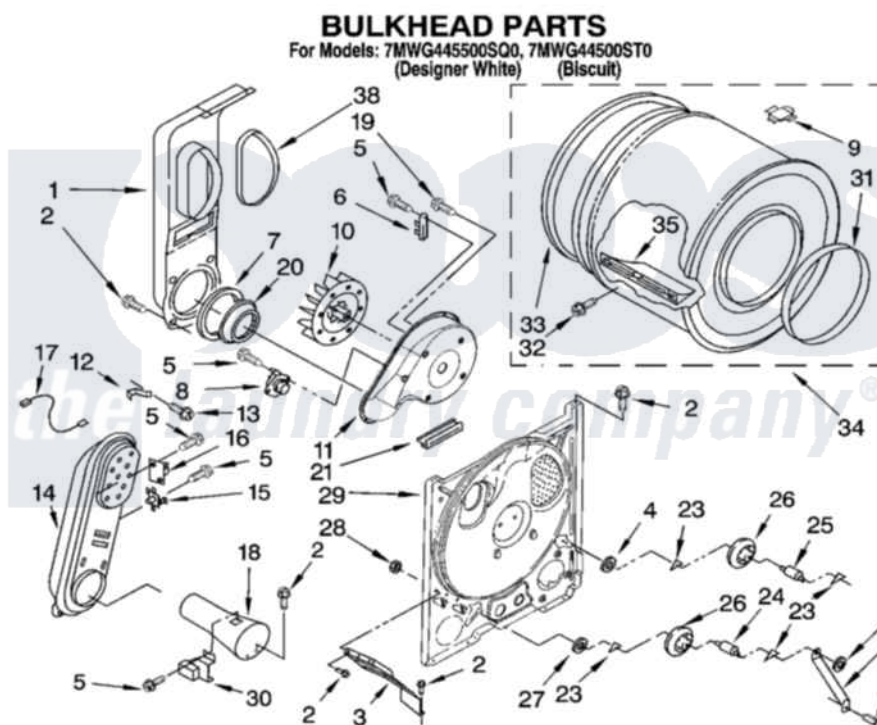

**Whirlpool 7MWG44500ST0 04 - BULKHEAD PARTS, OPTIONAL PARTS  
(NOT INCLUDED)**

8181389

7

Whirlpool [Residential Whirlpool 7MWG44500ST0 Dryer Parts](#) Parts Diagram 04 - BULKHEAD PARTS, OPTIONAL PARTS (NOT INCLUDED)

[Click on the part number to view part](#)

Item	Original Part Number	Replaced By	Status	Part Description
1	694283	<a href="#">279505</a>		Chute
2	343641	<a href="#">681414</a>		Screw, 10AB X 1/2
3	<a href="#">3406022</a>			Bracket, Bulkhead
4	<a href="#">3388703</a>			Washer, Support
5	<a href="#">90767</a>			Screw, 8A X 3/8 HeX Washer Head Tapping
6	<a href="#">3392519</a>			Thermal Limiter
7	<a href="#">347139</a>			Seal, Lint Chute
8	<a href="#">3387134</a>			Thermostat, Internal-Bias
9	<a href="#">8066086</a>			Plug, Drum Hole
10	<a href="#">694089</a>			Wheel, Blower
11	<a href="#">8577230</a>			Housing, Blower
12	3398161			CLIP
13	<a href="#">489463</a>			Screw, 8-18 X 1/16
14	8530285	<a href="#">279980</a>		Box