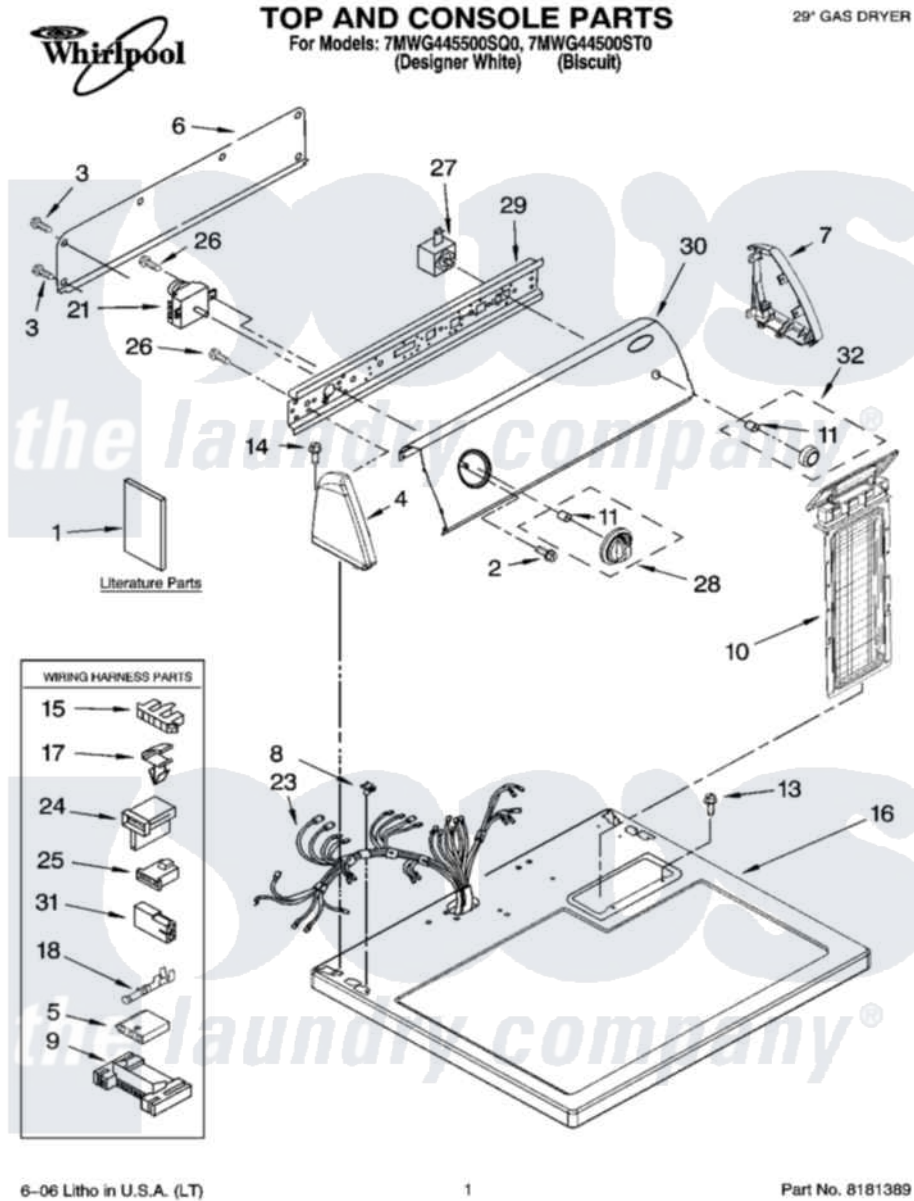

Whirlpool 7MWG445500SQ0 01 - TOP AND CONSOLE PARTS

6-06 Litho in U.S.A. (LT)

1

Part No. 8181389

Whirlpool Residential Whirlpool 7MWG445500SQ0 Dryer Parts Parts Diagram 01 - TOP AND CONSOLE PARTS
 Click on the part number to view part

Item	Original Part Number	Replaced By	Status	Part Description
1	8565897		Not Available	Use And Care Guide
"	8579563		Not Available	Sheet, Cycle Feature
"	8564241		Not Available	Instructions, Installation
"	8533203		Not Available	Wiring Diagram
"	BLANK		Not Available	Following May Be Purchased DO-IT-YOURSELF REPAIR MANUALS
"	677818		Not Available	Manual, Do-It- Yourself Repair (Dryer)
2	8533951	3400859		Screw, Grounding
3	693995			Screw, Hex Head
4	8271369	279962		Endcap
"	8314852			Cap, End
5	3936144			Do-It-Yourself Repair Manuals
6	8274261			Do-It-Yourself Repair Manuals
7	8271363	279962		Endcap
"	8314851			Cap, End

8	357213		Nut, Push-In
9	3395683		Receptacle, Multi-Terminal
10	8557861		Screen, Lint
"	8557862		Screen, Lint
11	8536939		Clip, Knob
13	688983	487240	Screw, For Mtg. Service Capacitor
14	388326		Screw, 8-18 X 1.25
15	3397269		Connector, Timer
16	8557930	8563985	Top
"	8557931	8563986	Top
17	3394427		Clip-Harness
18	94614		Terminal
21	3976584		Timer Assembly
23	8299876		Harness, Wiring
24	3403499		Connector, 2-Position
25	3403498		Connector, 3-Position
26	8533971	90767	Screw, 8A X 3/8 HeX Washer Head Tapping
27	3977456		Switch, Push-To-Start
28	8566061		Timer Knob Assembly
"	8566064		Timer Knob Assembly
29	8544895		Bracket, Control
30	8543033		Panel, Control
"	8543034		Panel, Control
31	717252		Receptacle, Terminal
32	8566065		Knob, Push-To-Start
"	8566068		Knob, Push-To-Start